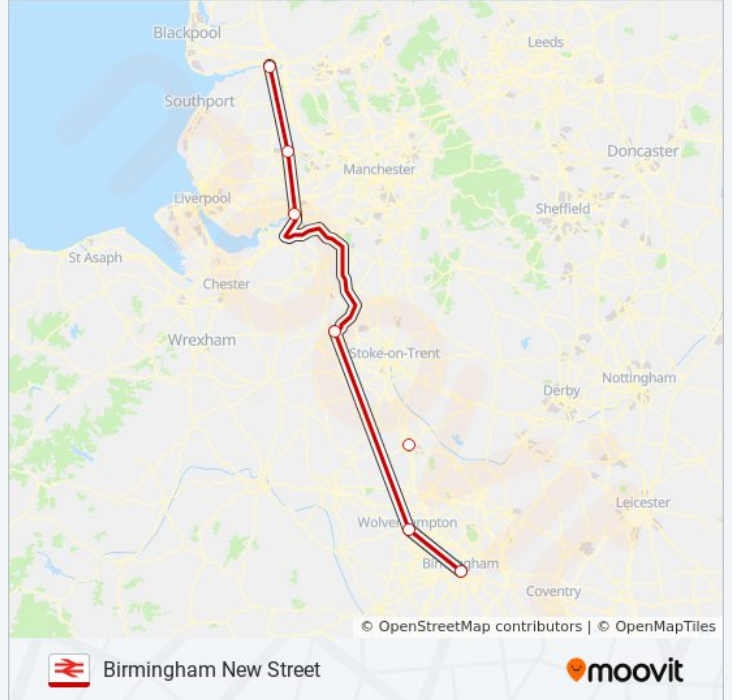

**AVANTI WEST COAST train Info**

**Direction:** Birmingham International

**Stops:** 15

**Trip Duration:** 276 min

**Line Summary:**

**Direction: Birmingham New Street**

14 stops

[VIEW LINE SCHEDULE](#)

- Edinburgh
- Haymarket
- Carlisle
- Penrith North Lakes
- Oxenholme Lake District
- Lancaster
- Preston
- Wigan North Western
- Warrington Bank Quay
- Crewe
- Stafford
- Wolverhampton
- Sandwell & Dudley
- Birmingham New Street

**AVANTI WEST COAST train Time Schedule**

Birmingham New Street Route Timetable:

Sunday	18:51
Monday	19:48
Tuesday	19:48
Wednesday	19:48
Thursday	19:48
Friday	19:48
Saturday	18:40 - 18:52

**AVANTI WEST COAST train Info**

**Direction:** Birmingham New Street

**Stops:** 14

**Trip Duration:** 183 min

**Line Summary:**

**Direction: Blackpool North**

15 stops

[VIEW LINE SCHEDULE](#)

- London Euston
- Watford Junction
- Milton Keynes Central
- Rugby
- Coventry
- Birmingham International
- Birmingham New Street
- Sandwell & Dudley
- Wolverhampton
- Stafford
- Crewe
- Warrington Bank Quay
- Wigan North Western
- Preston
- Blackpool North