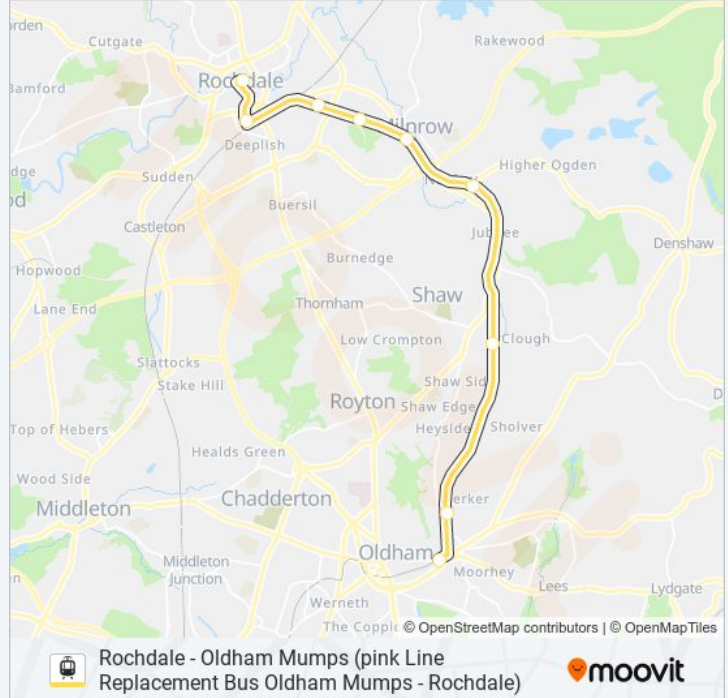

PINK LINE REPLACEMENT BUS OLDHAM MUMPS - ROCHDALE light rail Info

Direction: Monsall (Manchester Metrolink)

Stops: 18

Trip Duration: 89 min

Line Summary:

Direction: Oldham Mumps (Manchester Metrolink)

9 stops

[VIEW LINE SCHEDULE](#)

- Rochdale Town Centre (Manchester Metrolink)
- Rochdale Railway Station (Manchester Metrolink)
- Newbold (Manchester Metrolink)
- Kingsway Business Park (Manchester Metrolink)
- Milnrow (Manchester Metrolink)
- Newhey (Manchester Metrolink)
- Shaw And Crompton (Manchester Metrolink)
- Derker (Manchester Metrolink)
- Oldham Mumps (Manchester Metrolink)

PINK LINE REPLACEMENT BUS OLDHAM MUMPS - ROCHDALE light rail Info

Direction: Oldham Mumps (Manchester Metrolink)

Stops: 9

Trip Duration: 46 min

Line Summary:

Direction: Rochdale Town Centre (Manchester Metrolink)

9 stops

[VIEW LINE SCHEDULE](#)

- Oldham Mumps (Manchester Metrolink)
- Derker (Manchester Metrolink)
- Shaw And Crompton (Manchester Metrolink)
- Newhey (Manchester Metrolink)
- Milnrow (Manchester Metrolink)
- Kingsway Business Park (Manchester Metrolink)
- Newbold (Manchester Metrolink)
- Rochdale Railway Station (Manchester Metrolink)
- Rochdale Town Centre (Manchester Metrolink)