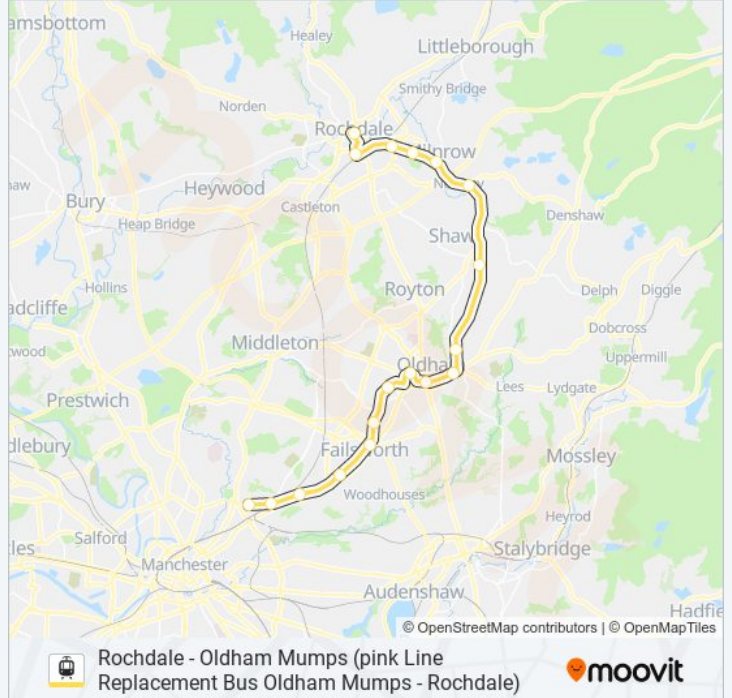

Direction: Monsall (Manchester Metrolink)

18 stops

[VIEW LINE SCHEDULE](#)

- Rochdale Town Centre (Manchester Metrolink)
- Rochdale Railway Station (Manchester Metrolink)
- Newbold (Manchester Metrolink)
- Kingsway Business Park (Manchester Metrolink)
- Milnrow (Manchester Metrolink)
- Newhey (Manchester Metrolink)
- Shaw And Crompton (Manchester Metrolink)
- Derker (Manchester Metrolink)
- Oldham Mumps (Manchester Metrolink)
- Oldham King Street (Manchester Metrolink)
- Westwood (Manchester Metrolink)
- Freehold (Manchester Metrolink)
- South Chadderton (Manchester Metrolink)
- Hollinwood (Manchester Metrolink)
- Failsworth (Manchester Metrolink)
- Newton Heath & Moston (Manchester Metrolink)
- Central Park (Manchester Metrolink)
- Monsall (Manchester Metrolink)

PINK LINE REPLACEMENT BUS OLDHAM MUMPS - ROCHDALE light rail Info

Direction: Monsall (Manchester Metrolink)

Stops: 18

Trip Duration: 89 min

Line Summary:

Direction: Oldham Mumps (Manchester Metrolink)

9 stops

[VIEW LINE SCHEDULE](#)

- Rochdale Town Centre (Manchester Metrolink)
- Rochdale Railway Station (Manchester Metrolink)
- Newbold (Manchester Metrolink)
- Kingsway Business Park (Manchester Metrolink)
- Milnrow (Manchester Metrolink)
- Newhey (Manchester Metrolink)
- Shaw And Crompton (Manchester Metrolink)
- Derker (Manchester Metrolink)
- Oldham Mumps (Manchester Metrolink)

PINK LINE REPLACEMENT BUS OLDHAM MUMPS - ROCHDALE light rail Info

Direction: Oldham Mumps (Manchester Metrolink)

Stops: 9

Trip Duration: 46 min

Line Summary:

Direction: Rochdale Town Centre (Manchester Metrolink)