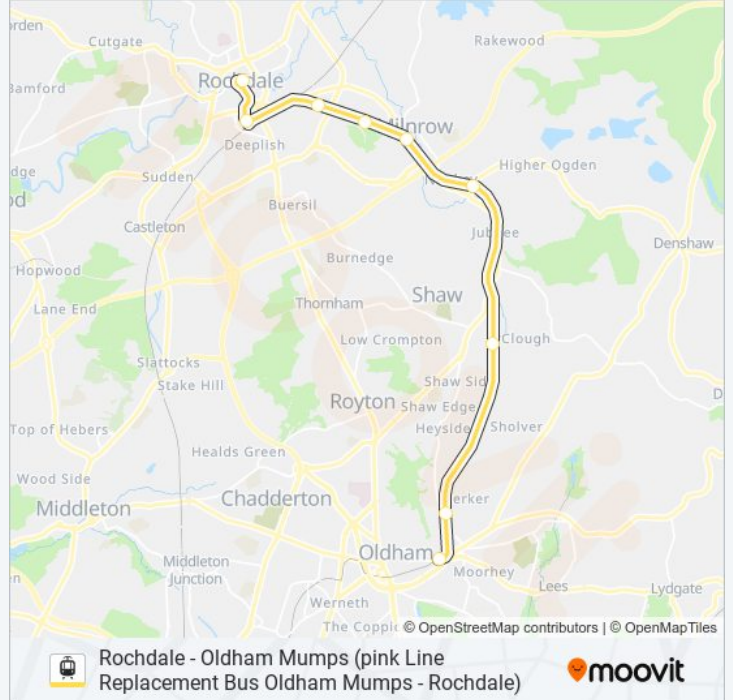

PINK LINE REPLACEMENT BUS OLDHAM MUMPS - ROCHDALE light rail Info

Direction: Oldham Mumps (Manchester Metrolink)

Stops: 9

Trip Duration: 46 min

Line Summary:

Direction: Rochdale Town Centre (Manchester Metrolink)

9 stops

[VIEW LINE SCHEDULE](#)

- Oldham Mumps (Manchester Metrolink)
- Derker (Manchester Metrolink)
- Shaw And Crompton (Manchester Metrolink)
- Newhey (Manchester Metrolink)
- Milnrow (Manchester Metrolink)
- Kingsway Business Park (Manchester Metrolink)
- Newbold (Manchester Metrolink)
- Rochdale Railway Station (Manchester Metrolink)
- Rochdale Town Centre (Manchester Metrolink)

PINK LINE REPLACEMENT BUS OLDHAM MUMPS - ROCHDALE light rail Time Schedule

Rochdale Town Centre (Manchester Metrolink) Route Timetable:

Sunday	00:11 - 23:56
Monday	00:05 - 23:53
Tuesday	00:05 - 23:53
Wednesday	00:05 - 23:53
Thursday	00:05 - 23:53
Friday	00:05 - 23:53
Saturday	00:05 - 23:53

PINK LINE REPLACEMENT BUS OLDHAM MUMPS - ROCHDALE light rail Info

Direction: Rochdale Town Centre (Manchester Metrolink)

Stops: 9

Trip Duration: 46 min

Line Summary:

PINK LINE REPLACEMENT BUS OLDHAM MUMPS - ROCHDALE light rail time schedules and route maps are available in an offline PDF at moovitapp.com. Use the [Moovit App](#) to see live bus times, train schedule or subway schedule, and step-by-step directions for all public transit in North West.