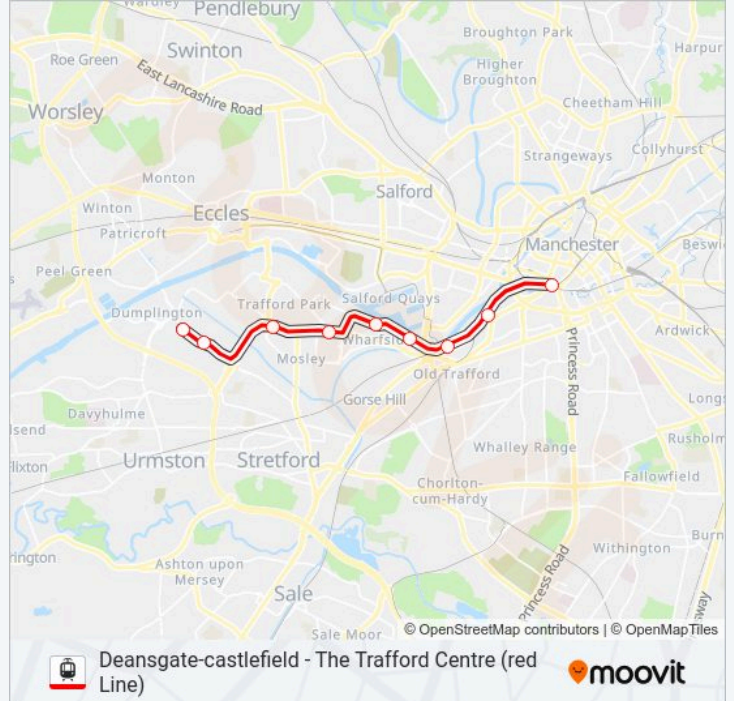

### RED LINE light rail Info

**Direction:** The Trafford Centre (Manchester Metrolink)

**Stops:** 9

**Trip Duration:** 20 min

**Line Summary:**

**Direction: Deansgate-Castlefield (Manchester Metrolink)**

9 stops

[VIEW LINE SCHEDULE](#)

- The Trafford Centre (Manchester Metrolink)
- Barton Dock Road (Manchester Metrolink)
- Parkway (Manchester Metrolink)
- Village (Manchester Metrolink)
- Imperial War Museum (Manchester Metrolink)
- Wharfside (Manchester Metrolink)
- Pomona (Manchester Metrolink)
- Cornbrook (Manchester Metrolink)
- Deansgate-Castlefield (Manchester Metrolink)

**RED LINE light rail Time Schedule**

Deansgate-Castlefield (Manchester Metrolink) Route Timetable:

Monday	05:58-00:22
Tuesday	05:58-00:22
Wednesday	05:58-00:22
Thursday	05:58-01:22
Friday	05:58-01:22
Saturday	05:58-00:10
Sunday	06:55-00:22

**RED LINE light rail Info**

**Direction:** Deansgate-Castlefield (Manchester Metrolink)

**Stops:** 9

**Trip Duration:** 21 min

**Line Summary:**

RED LINE light rail time schedules and route maps are available in an offline PDF at [moovitapp.com](https://moovitapp.com). Use the Moovit App to see live bus times, train schedule or subway schedule, and step-by-step directions for all public transit in North West.