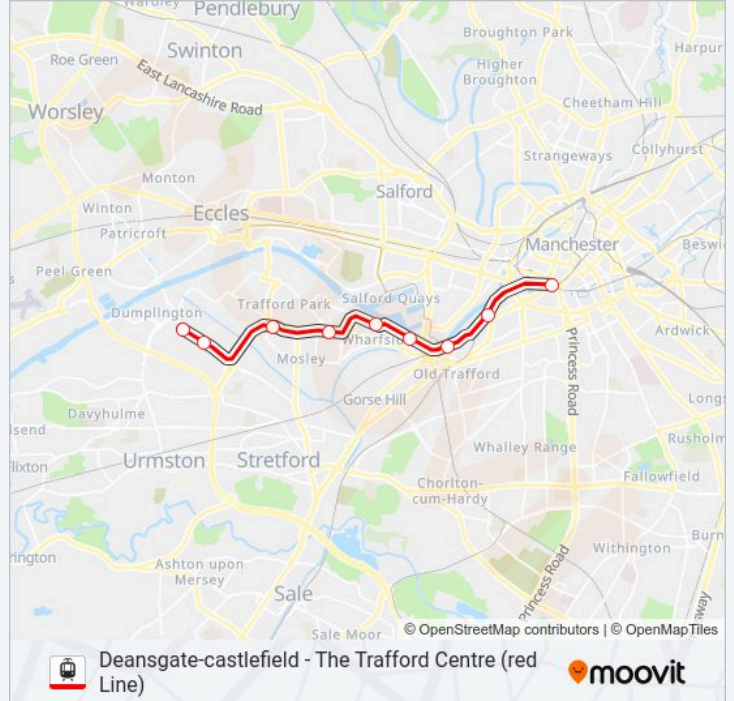

### Direction: The Trafford Centre (Manchester Metrolink)

9 stops

[VIEW LINE SCHEDULE](#)

Deansgate-Castlefield (Manchester Metrolink)

Cornbrook (Manchester Metrolink)

Pomona (Manchester Metrolink)

Wharfside (Manchester Metrolink)

### RED LINE light rail Time Schedule

The Trafford Centre (Manchester Metrolink) Route  
Timetable:

Monday	05:27-23:51
Tuesday	05:27-23:51
Wednesday	05:27-23:51
Thursday	05:27-00:51
Friday	05:27-00:51
Saturday	05:27-23:51
Sunday	06:26-23:41

### RED LINE light rail Info

**Direction:** The Trafford Centre (Manchester Metrolink)

**Stops:** 9

**Trip Duration:** 20 min

**Line Summary:**

**Direction: Deansgate-Castlefield (Manchester Metrolink)**

9 stops

**RED LINE light rail Info**

**Direction:** Deansgate-Castlefield (Manchester Metrolink)

**Stops:** 9

**Trip Duration:** 21 min

**Line Summary:**

RED LINE light rail time schedules and route maps are available in an offline PDF at [moovitapp.com](https://moovitapp.com). Use the Moovit App to see live bus times, train schedule or subway schedule, and step-by-step directions for all public transit in North West.