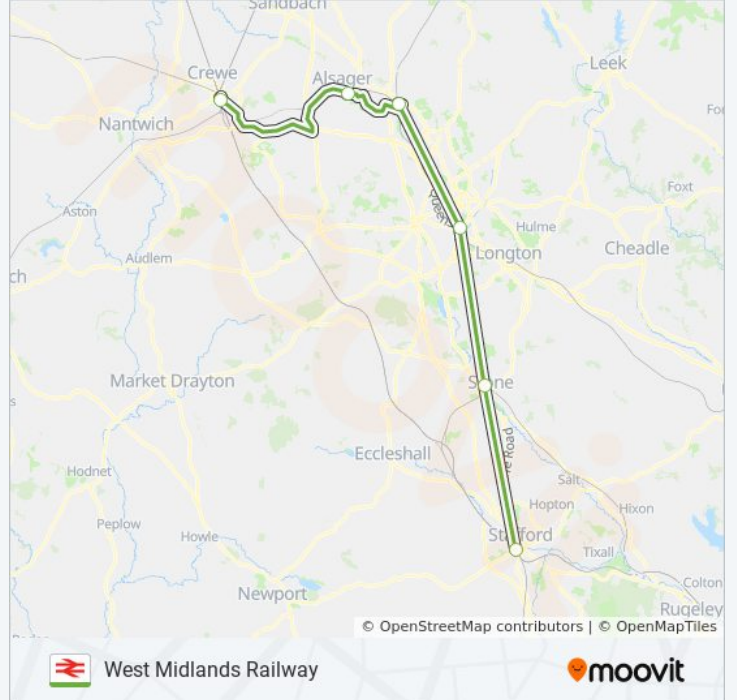

WEST MIDLANDS RAILWAY train time schedules and route maps are available in an offline PDF at moovitapp.com. Use the [Moovit App](#) to see live bus times, train schedule or subway schedule, and step-by-step directions for all public transit in North West.

[About Moovit](#) • [MaaS Solutions](#) • [Supported Countries](#) • [Mooviter Community](#)

© 2024 Moovit - All Rights Reserved

Check Live Arrival Times