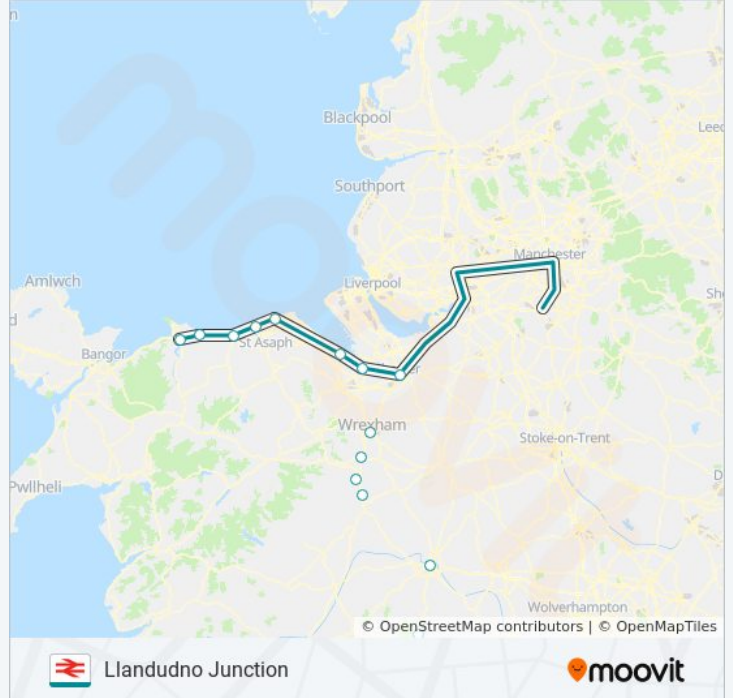

TRANSPORT FOR WALES train Info

Direction: Llandudno Junction

Stops: 23

Trip Duration: 100 min

Line Summary:

Prestatyn

Rhyl

Abergele & Pensarn

Colwyn Bay

Llandudno Junction

Direction: Llanelli

26 stops

[VIEW LINE SCHEDULE](#)

Holyhead

Valley

Bangor (Gwynedd)