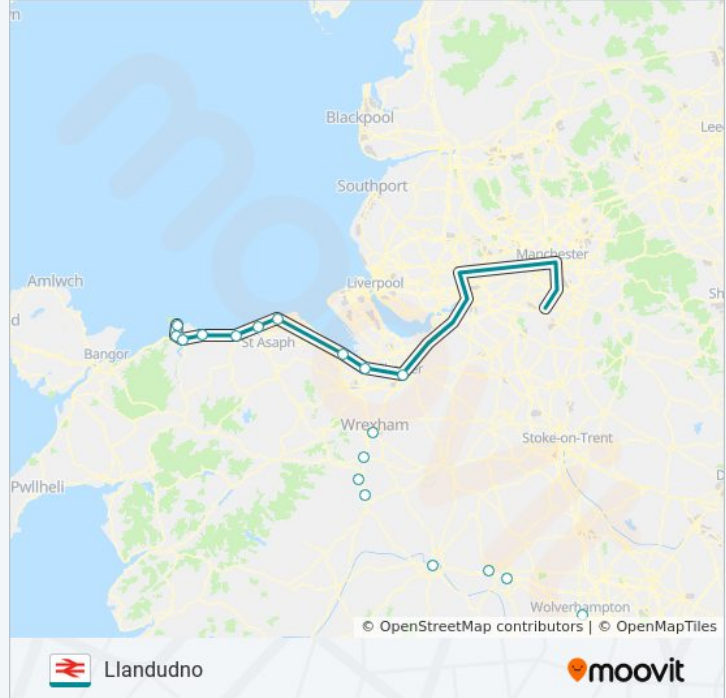

TRANSPORT FOR WALES train Info

Direction: Llandudno

Stops: 21

Trip Duration: 153 min

Line Summary:

Llandudno Junction

Deganwy

Llandudno

Direction: Llandudno Junction

23 stops

[VIEW LINE SCHEDULE](#)

Cardiff Central

Newport (S Wales)

Cwmbran

Pontypool & New Inn

Abergavenny