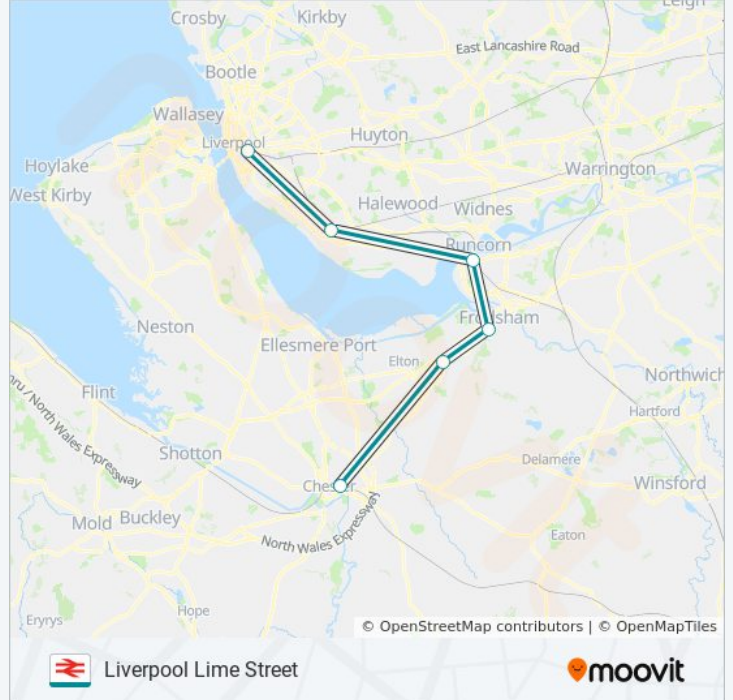

Direction: Liverpool Lime Street

7 stops

[VIEW LINE SCHEDULE](#)

Wrexham General
 Chester
 Helsby
 Frodsham
 Runcorn
 Liverpool South Parkway
 Liverpool Lime Street

TRANSPORT FOR WALES train Time Schedule

Liverpool Lime Street Route Timetable:

Sunday	8:53 AM - 10:28 PM
Monday	5:42 AM - 10:02 PM
Tuesday	5:42 AM - 10:02 PM
Wednesday	5:42 AM - 8:44 PM
Thursday	5:42 AM - 8:44 PM
Friday	5:42 AM - 10:02 PM
Saturday	5:42 AM - 9:02 PM

TRANSPORT FOR WALES train Info

Direction: Liverpool Lime Street

Stops: 7

Trip Duration: 51 min

Line Summary:

Direction: Llandudno

21 stops

[VIEW LINE SCHEDULE](#)