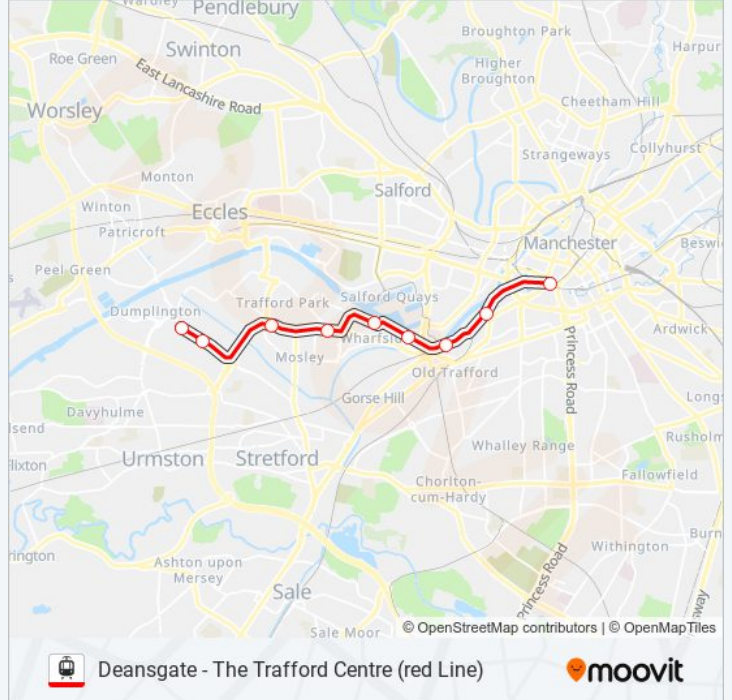

### RED LINE light rail Info

**Direction:** Deansgate-Castlefield (Manchester Metrolink)

**Stops:** 9

**Trip Duration:** 22 min

**Line Summary:**

**Direction: The Trafford Centre (Manchester Metrolink)**

9 stops

[VIEW LINE SCHEDULE](#)

- Deansgate-Castlefield (Manchester Metrolink)
- Cornbrook (Manchester Metrolink)
- Pomona (Manchester Metrolink)
- Wharfside (Manchester Metrolink)
- Imperial War Museum (Manchester Metrolink)
- Village (Manchester Metrolink)
- Parkway (Manchester Metrolink)
- Barton Dock Road (Manchester Metrolink)
- The Trafford Centre (Manchester Metrolink)

**RED LINE light rail Time Schedule**

The Trafford Centre (Manchester Metrolink) Route Timetable:

|           |                 |
|-----------|-----------------|
| Sunday    | 06:26 - 23:41   |
| Monday    | 05:16 - 23:52   |
| Tuesday   | 05:16 - 23:52   |
| Wednesday | 05:16 - 23:52   |
| Thursday  | 05:16 - 23:52   |
| Friday    | Not Operational |
| Saturday  | 05:28 - 23:52   |

**RED LINE light rail Info**

**Direction:** The Trafford Centre (Manchester Metrolink)

**Stops:** 9

**Trip Duration:** 20 min

**Line Summary:**

RED LINE light rail time schedules and route maps are available in an offline PDF at [moovitapp.com](https://moovitapp.com). Use the [Moovit App](#) to see live bus times, train schedule or subway schedule, and step-by-step directions for all public transit in North West.