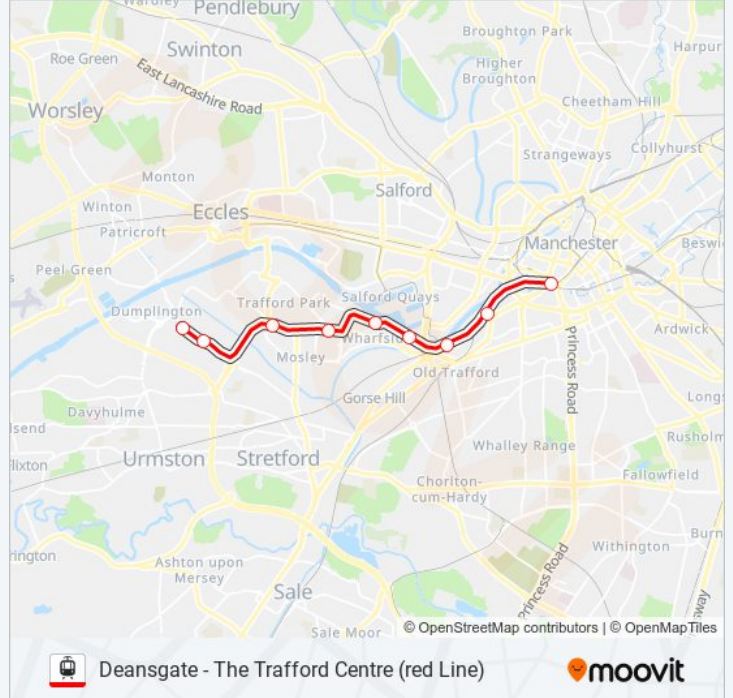

### Direction: Deansgate-Castlefield (Manchester Metrolink)

9 stops

[VIEW LINE SCHEDULE](#)

The Trafford Centre (Manchester Metrolink)

Barton Dock Road (Manchester Metrolink)

Parkway (Manchester Metrolink)

### RED LINE light rail Time Schedule

Deansgate-Castlefield (Manchester Metrolink) Route  
Timetable:

|           |                 |
|-----------|-----------------|
| Sunday    | 00:10 - 23:55   |
| Monday    | 00:00 - 23:48   |
| Tuesday   | 00:00 - 23:48   |
| Wednesday | 00:00 - 23:48   |
| Thursday  | 00:00 - 23:48   |
| Friday    | Not Operational |
| Saturday  | 00:11 - 23:59   |

### RED LINE light rail Info

**Direction:** Deansgate-Castlefield (Manchester Metrolink)

**Stops:** 9

**Trip Duration:** 22 min

**Line Summary:**

**Direction: The Trafford Centre (Manchester Metrolink)**

9 stops

**RED LINE light rail Info**

**Direction:** The Trafford Centre (Manchester Metrolink)

**Stops:** 9

**Trip Duration:** 20 min

**Line Summary:**

RED LINE light rail time schedules and route maps are available in an offline PDF at [moovitapp.com](https://moovitapp.com). Use the [Moovit App](#) to see live bus times, train schedule or subway schedule, and step-by-step directions for all public transit in North West.