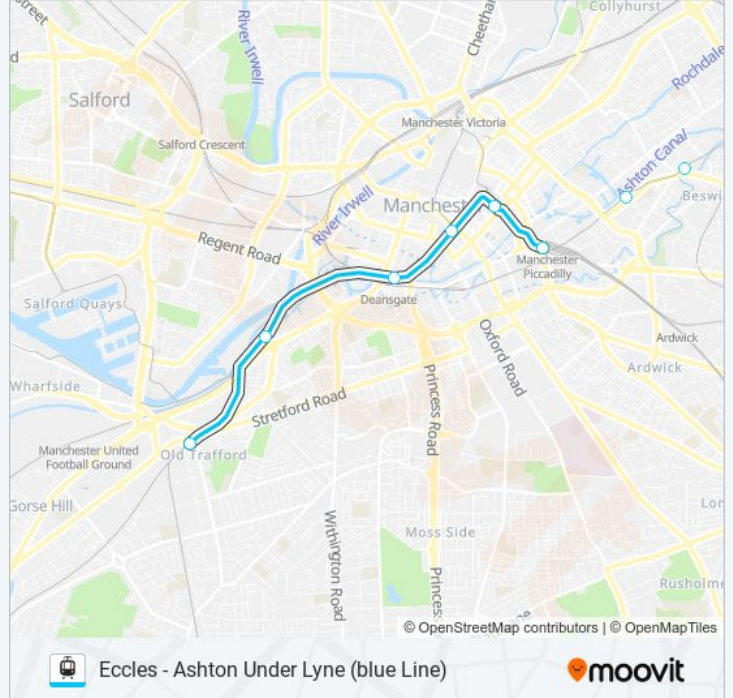

BLUE LINE light rail Info

Direction: Mediacityuk (Manchester Metrolink)

Stops: 14

Trip Duration: 32 min

Line Summary:

Direction: Trafford Bar (Manchester Metrolink)

18 stops

[VIEW LINE SCHEDULE](#)

- Ashton-Under-Lyne (Manchester Metrolink)
- Ashton West (Manchester Metrolink)
- Ashton Moss (Manchester Metrolink)
- Audenshaw (Manchester Metrolink)
- Droylsden (Manchester Metrolink)
- Cemetery Road (Manchester Metrolink)
- Edge Lane (Manchester Metrolink)
- Clayton Hall (Manchester Metrolink)
- Velopark (Manchester Metrolink)
- Etihad Campus (Manchester Metrolink)
- Holt Town (Manchester Metrolink)
- New Islington (Manchester Metrolink)
- Piccadilly (Manchester Metrolink)
- Piccadilly Gardens (Manchester Metrolink)
- St Peter's Square (Manchester Metrolink)
- Deansgate-Castlefield (Manchester Metrolink)
- Cornbrook (Manchester Metrolink)
- Trafford Bar (Manchester Metrolink)

BLUE LINE light rail Time Schedule

Trafford Bar (Manchester Metrolink) Route

Timetable:

| | |
|-----------|---------------|
| Sunday | 00:09 - 23:56 |
| Monday | 00:05 - 23:53 |
| Tuesday | 00:05 - 23:53 |
| Wednesday | 00:05 - 23:53 |
| Thursday | 00:05 - 23:53 |
| Friday | 00:05 - 23:53 |
| Saturday | 00:05 - 23:47 |

BLUE LINE light rail Info

Direction: Trafford Bar (Manchester Metrolink)

Stops: 18

Trip Duration: 42 min

Line Summary:

Direction: Victoria (Manchester Metrolink)

16 stops

[VIEW LINE SCHEDULE](#)