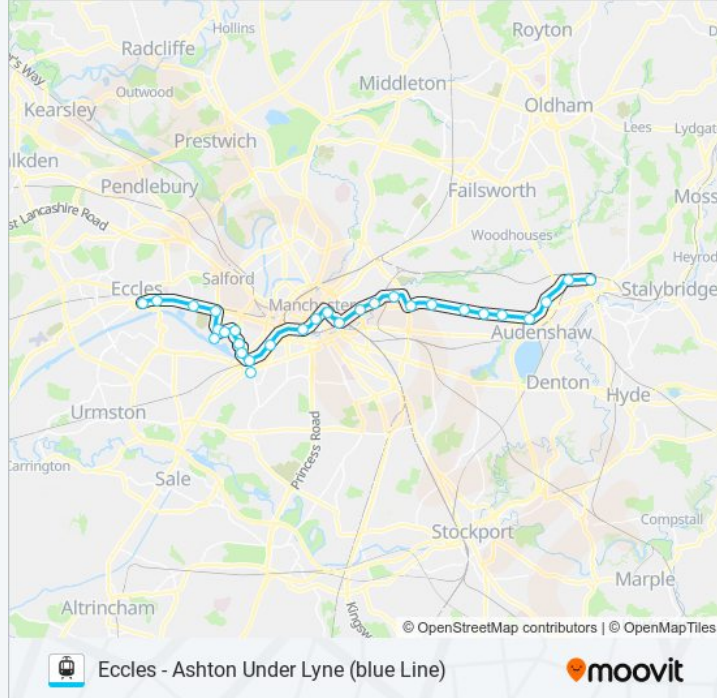

BLUE LINE light rail Info

Direction: Ashton-Under-Lyne (Manchester Metrolink)

Stops: 28

Trip Duration: 64 min

Line Summary:

Velopark (Manchester Metrolink)

Clayton Hall (Manchester Metrolink)

Edge Lane (Manchester Metrolink)

Cemetery Road (Manchester Metrolink)

Droylsden (Manchester Metrolink)

Audenshaw (Manchester Metrolink)

Ashton Moss (Manchester Metrolink)

Ashton West (Manchester Metrolink)

Ashton-Under-Lyne (Manchester Metrolink)

Direction: Eccles (Manchester Metrolink)

28 stops

[VIEW LINE SCHEDULE](#)

Ashton-Under-Lyne (Manchester Metrolink)

Ashton West (Manchester Metrolink)

Ashton Moss (Manchester Metrolink)

Audenshaw (Manchester Metrolink)

Droylsden (Manchester Metrolink)

Cemetery Road (Manchester Metrolink)

Edge Lane (Manchester Metrolink)

Clayton Hall (Manchester Metrolink)

Velopark (Manchester Metrolink)

Etihad Campus (Manchester Metrolink)