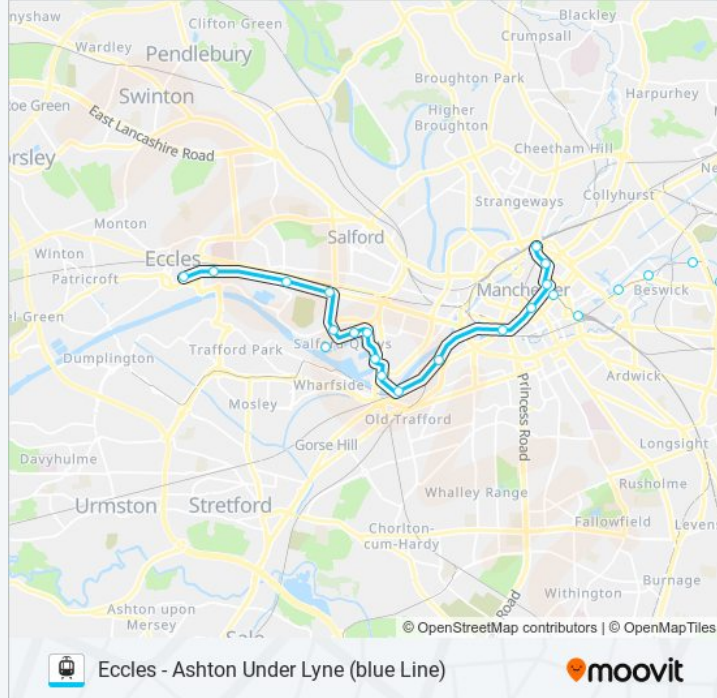

BLUE LINE light rail Info

Direction: Eccles (Manchester Metrolink)

Stops: 28

Trip Duration: 62 min

Line Summary:

Exchange Quay (Manchester Metrolink)

Salford Quays (Manchester Metrolink)

Anchorage (Manchester Metrolink)

Harbour City (Manchester Metrolink)

Mediacityuk (Manchester Metrolink)

Broadway (Manchester Metrolink)

Langworthy (Manchester Metrolink)

Weaste (Manchester Metrolink)

Ladywell (Manchester Metrolink)

Eccles (Manchester Metrolink)

Direction: Etihad Campus (Manchester Metrolink)

19 stops

[VIEW LINE SCHEDULE](#)

Eccles (Manchester Metrolink)

Ladywell (Manchester Metrolink)

Weaste (Manchester Metrolink)

Langworthy (Manchester Metrolink)

BLUE LINE light rail Info

Direction: Victoria (Manchester Metrolink)

Stops: 16

Trip Duration: 36 min

Line Summary:

BLUE LINE light rail time schedules and route maps are available in an offline PDF at moovitapp.com. Use the [Moovit App](#) to see live bus times, train schedule or subway schedule, and step-by-step directions for all public transit in North West.