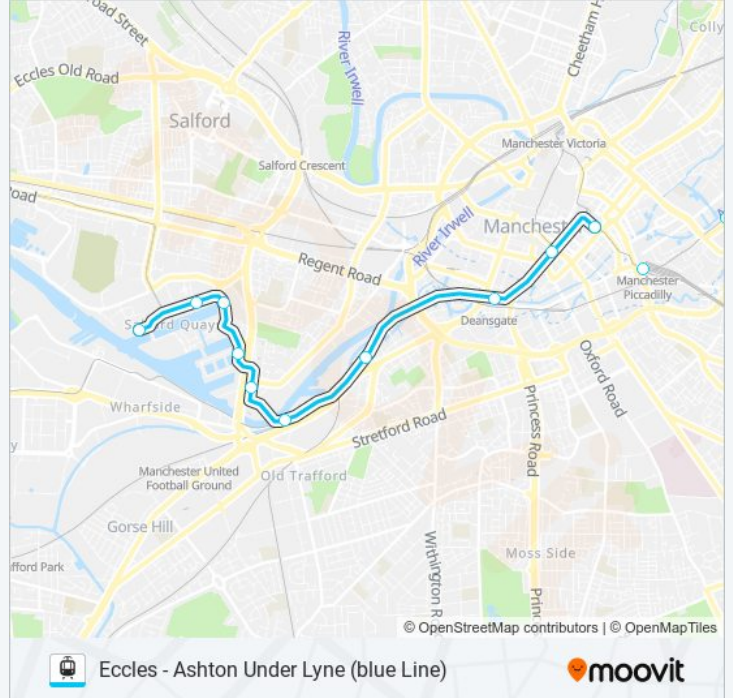

BLUE LINE light rail Time Schedule

Mediacityuk (Manchester Metrolink) Route

Timetable:

| | |
|-----------|-----------------|
| Sunday | Not Operational |
| Monday | 06:26 - 19:38 |
| Tuesday | 06:26 - 19:38 |
| Wednesday | 06:26 - 19:38 |
| Thursday | 06:26 - 19:38 |
| Friday | 06:26 - 19:38 |
| Saturday | 08:26 - 18:02 |

BLUE LINE light rail Info

Direction: Mediacityuk (Manchester Metrolink)

Stops: 14

Trip Duration: 32 min

Line Summary:

Direction: Trafford Bar (Manchester Metrolink)

18 stops

[VIEW LINE SCHEDULE](#)

- Ashton-Under-Lyne (Manchester Metrolink)
- Ashton West (Manchester Metrolink)
- Ashton Moss (Manchester Metrolink)
- Audenshaw (Manchester Metrolink)
- Droylsden (Manchester Metrolink)
- Cemetery Road (Manchester Metrolink)
- Edge Lane (Manchester Metrolink)
- Clayton Hall (Manchester Metrolink)
- Velopark (Manchester Metrolink)
- Etihad Campus (Manchester Metrolink)
- Holt Town (Manchester Metrolink)
- New Islington (Manchester Metrolink)
- Piccadilly (Manchester Metrolink)
- Piccadilly Gardens (Manchester Metrolink)
- St Peter's Square (Manchester Metrolink)
- Deansgate-Castlefield (Manchester Metrolink)
- Cornbrook (Manchester Metrolink)
- Trafford Bar (Manchester Metrolink)

BLUE LINE light rail Info

Direction: Trafford Bar (Manchester Metrolink)

Stops: 18

Trip Duration: 42 min

Line Summary:

Direction: Victoria (Manchester Metrolink)

16 stops

[VIEW LINE SCHEDULE](#)