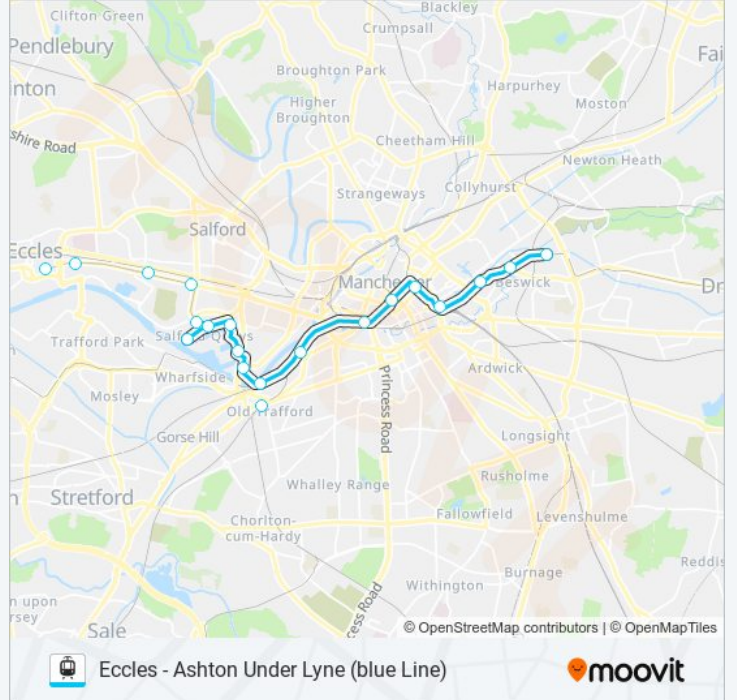

Direction: Etihad Campus (Manchester Metrolink)

19 stops

[VIEW LINE SCHEDULE](#)

Eccles (Manchester Metrolink)

Ladywell (Manchester Metrolink)

Weaste (Manchester Metrolink)

Langworthy (Manchester Metrolink)

BLUE LINE light rail Info

Direction: Etihad Campus (Manchester Metrolink)

Stops: 19

Trip Duration: 31 min

Line Summary:

Etihad Campus (Manchester Metrolink)

Direction: Mediacityuk (Manchester Metrolink)

14 stops

BLUE LINE light rail Info

Direction: Trafford Bar (Manchester Metrolink)

Stops: 18

Trip Duration: 42 min

Line Summary:

Direction: Victoria (Manchester Metrolink)

16 stops

[VIEW LINE SCHEDULE](#)

BLUE LINE light rail Info

Direction: Victoria (Manchester Metrolink)

Stops: 16

Trip Duration: 36 min

Line Summary:

BLUE LINE light rail time schedules and route maps are available in an offline PDF at moovitapp.com. Use the [Moovit App](#) to see live bus times, train schedule or subway schedule, and step-by-step directions for all public transit in North West.