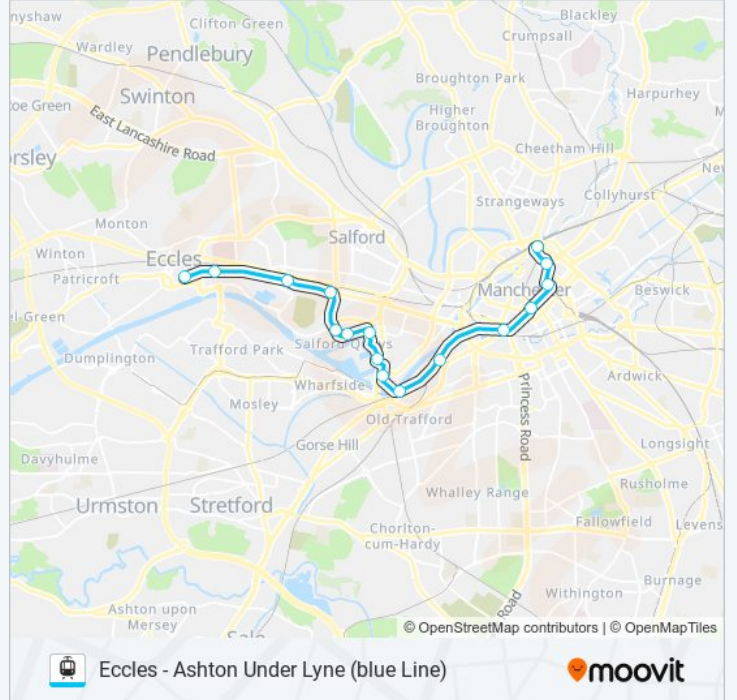

BLUE LINE light rail Info

Direction: Trafford Bar (Manchester Metrolink)

Stops: 18

Trip Duration: 42 min

Line Summary:

Direction: Victoria (Manchester Metrolink)

16 stops

[VIEW LINE SCHEDULE](#)

- Eccles (Manchester Metrolink)
- Ladywell (Manchester Metrolink)
- Weaste (Manchester Metrolink)
- Langworthy (Manchester Metrolink)
- Broadway (Manchester Metrolink)
- Harbour City (Manchester Metrolink)
- Anchorage (Manchester Metrolink)
- Salford Quays (Manchester Metrolink)
- Exchange Quay (Manchester Metrolink)
- Pomona (Manchester Metrolink)
- Cornbrook (Manchester Metrolink)
- Deansgate-Castlefield (Manchester Metrolink)
- St Peter's Square (Manchester Metrolink)
- Market Street (Manchester Metrolink)
- Shudehill (Manchester Metrolink)
- Victoria (Manchester Metrolink)

BLUE LINE light rail Time Schedule

Victoria (Manchester Metrolink) Route Timetable:

| | |
|-----------|---------------|
| Sunday | 23:23 - 23:53 |
| Monday | 00:03 - 23:51 |
| Tuesday | 00:03 - 23:51 |
| Wednesday | 00:03 - 23:51 |
| Thursday | 00:03 - 23:51 |
| Friday | 00:03 - 23:51 |
| Saturday | 00:15 - 01:15 |

BLUE LINE light rail Info

Direction: Victoria (Manchester Metrolink)

Stops: 16

Trip Duration: 36 min

Line Summary:

BLUE LINE light rail time schedules and route maps are available in an offline PDF at moovitapp.com. Use the [Moovit App](#) to see live bus times, train schedule or subway schedule, and step-by-step directions for all public transit in North West.