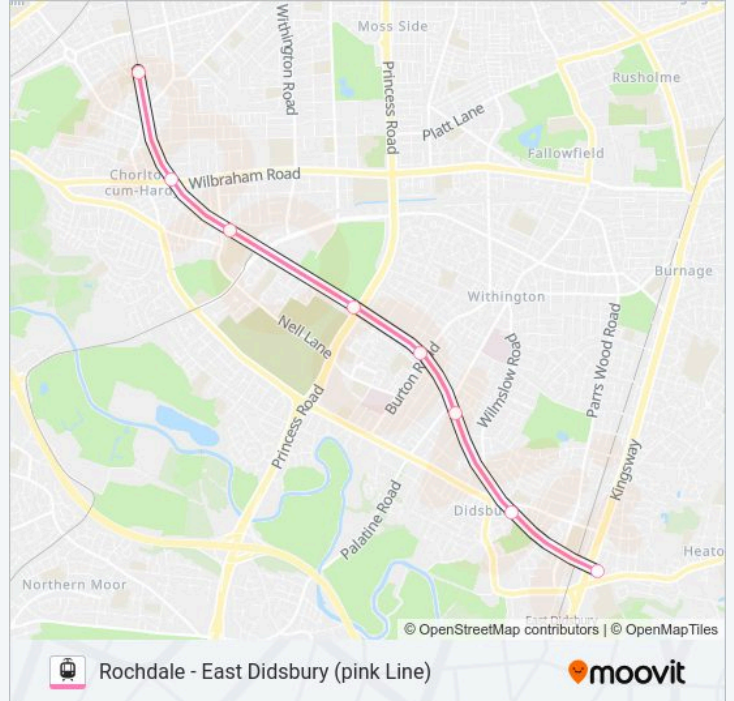

### Direction: Firwood Station (Manchester Metrolink)

8 stops

[VIEW LINE SCHEDULE](#)

East Didsbury (Manchester Metrolink)

Didsbury Village (Manchester Metrolink)

West Didsbury (Manchester Metrolink)

Burton Road (Manchester Metrolink)

Withington (Manchester Metrolink)

St Werburgh's Road (Manchester Metrolink)

Chorlton (Manchester Metrolink)

Firwood Station (Manchester Metrolink)

### PINK LINE light rail Time Schedule

Firwood Station (Manchester Metrolink) Route  
Timetable:

Monday	19:37-00:09
Tuesday	19:37-00:09
Wednesday	19:37-00:09
Thursday	19:37-01:21
Friday	19:37-01:09
Saturday	18:01-00:20
Sunday	23:35-00:09

### PINK LINE light rail Info

**Direction:** Firwood Station (Manchester Metrolink)

**Stops:** 8

**Trip Duration:** 12 min

**Line Summary:**

**Direction: Trafford Bar (Manchester Metrolink)**

26 stops

[VIEW LINE SCHEDULE](#)