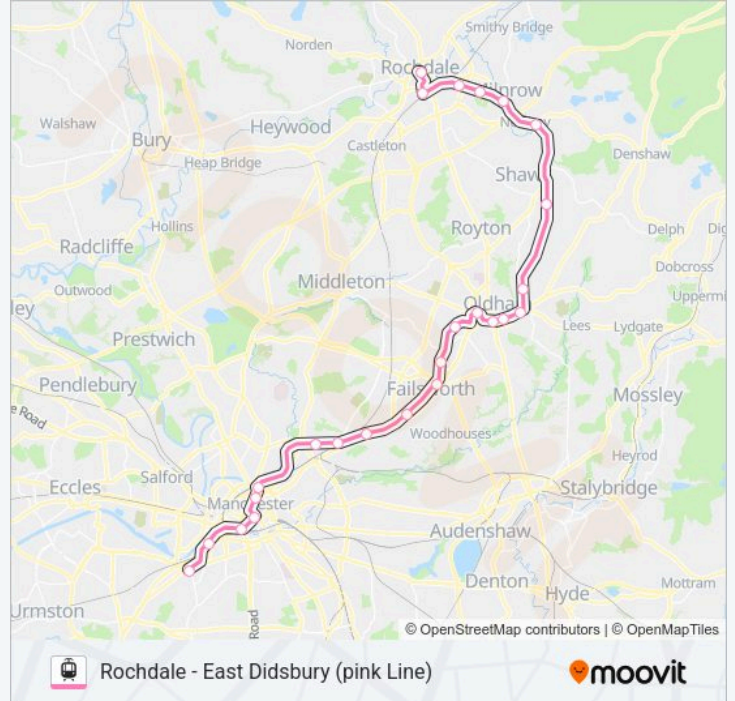

**PINK LINE light rail Info**

**Direction:** Trafford Bar (Manchester Metrolink)

**Stops:** 26

**Trip Duration:** 60 min

**Line Summary:**

Central Park (Manchester Metrolink)

Monsall (Manchester Metrolink)

Victoria (Manchester Metrolink)

Exchange Square (Manchester Metrolink)

St Peter's Square (Manchester Metrolink)

Deansgate-Castlefield (Manchester Metrolink)

Cornbrook (Manchester Metrolink)

Trafford Bar (Manchester Metrolink)

**Direction: Monsall (Manchester Metrolink)**

20 stops

[VIEW LINE SCHEDULE](#)

Rochdale Town Centre (Manchester Metrolink)

Rochdale Railway Station (Manchester Metrolink)

Newbold (Manchester Metrolink)

Kingsway Business Park (Manchester Metrolink)

Milnrow (Manchester Metrolink)