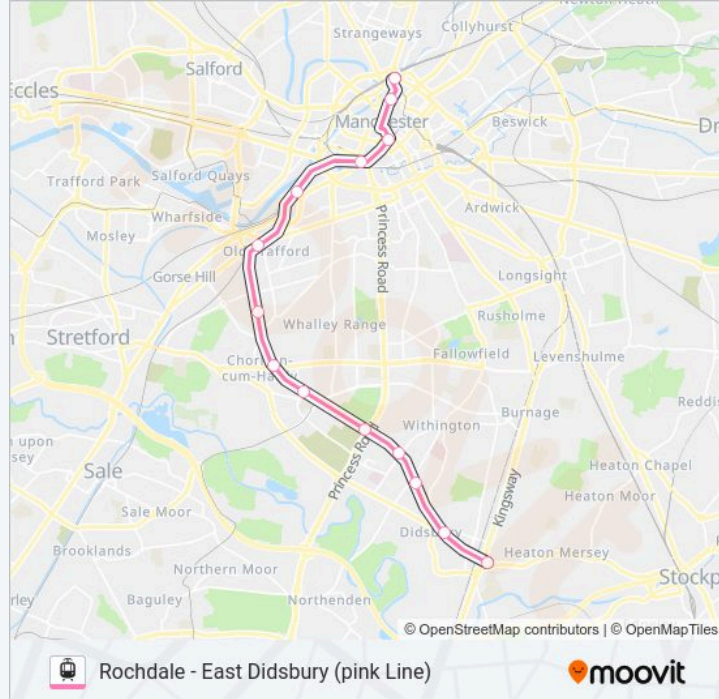

West Didsbury (Manchester Metrolink)

Burton Road (Manchester Metrolink)

Withington (Manchester Metrolink)

St Werburgh's Road (Manchester Metrolink)

Chorlton (Manchester Metrolink)

Firwood Station (Manchester Metrolink)

Trafford Bar (Manchester Metrolink)

Cornbrook (Manchester Metrolink)

Deansgate-Castlefield (Manchester Metrolink)

St Peter's Square (Manchester Metrolink)

Exchange Square (Manchester Metrolink)

**PINK LINE light rail Time Schedule**

Victoria (Manchester Metrolink) Route Timetable:

Monday	19:13-23:35
Tuesday	19:13-23:35
Wednesday	19:13-23:35
Thursday	19:13-23:35
Friday	19:13-23:55
Saturday	17:37-23:55
Sunday	23:15-23:30

**PINK LINE light rail Info**

**Direction:** Victoria (Manchester Metrolink)

**Stops:** 14

**Trip Duration:** 31 min

**Line Summary:**

Victoria (Manchester Metrolink)

**Direction: Rochdale Town Centre (Manchester Metrolink)**

33 stops

[VIEW LINE SCHEDULE](#)