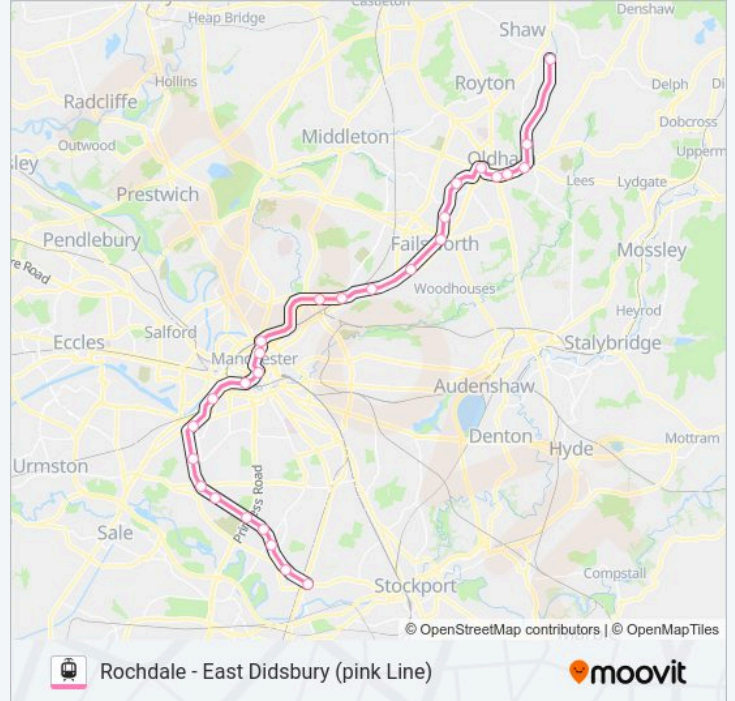

West Didsbury (Manchester Metrolink)

Burton Road (Manchester Metrolink)

Withington (Manchester Metrolink)

St Werburgh's Road (Manchester Metrolink)

Chorlton (Manchester Metrolink)

Firswood Station (Manchester Metrolink)

Trafford Bar (Manchester Metrolink)

Cornbrook (Manchester Metrolink)

Deansgate-Castlefield (Manchester Metrolink)

St Peter's Square (Manchester Metrolink)

Exchange Square (Manchester Metrolink)

**PINK LINE light rail Time Schedule**

Shaw And Crompton (Manchester Metrolink) Route Timetable:

Monday	05:14-19:01
Tuesday	05:14-19:01
Wednesday	05:14-19:01
Thursday	05:14-19:01
Friday	05:14-19:01
Saturday	05:14-17:25
Sunday	06:14-23:00

**PINK LINE light rail Info**

**Direction:** Shaw And Crompton (Manchester Metrolink)

**Stops:** 27

**Trip Duration:** 63 min

**Line Summary:**

- Victoria (Manchester Metrolink)
- Monsall (Manchester Metrolink)
- Central Park (Manchester Metrolink)
- Newton Heath & Moston (Manchester Metrolink)
- Failsworth (Manchester Metrolink)
- Hollinwood (Manchester Metrolink)
- South Chadderton (Manchester Metrolink)
- Freehold (Manchester Metrolink)
- Westwood (Manchester Metrolink)
- Oldham King Street (Manchester Metrolink)
- Oldham Central (Manchester Metrolink)
- Oldham Mumps (Manchester Metrolink)
- Derker (Manchester Metrolink)
- Shaw And Crompton (Manchester Metrolink)