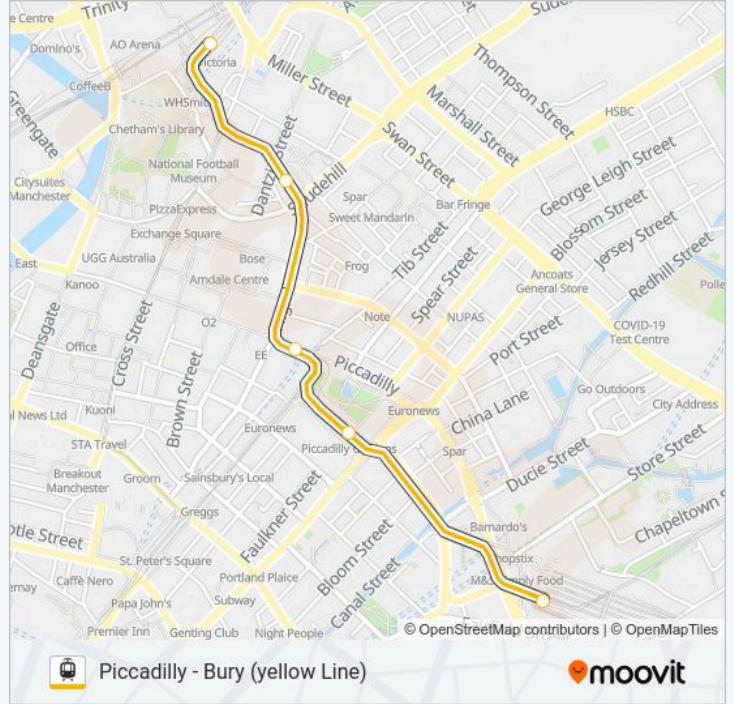

**YELLOW LINE light rail Info**

**Direction:** Piccadilly (Manchester Metrolink)

**Stops:** 15

**Trip Duration:** 38 min

**Line Summary:**

**Direction: Victoria (Manchester Metrolink)**

5 stops

[VIEW LINE SCHEDULE](#)

Piccadilly (Manchester Metrolink)

Piccadilly Gardens (Manchester Metrolink)

Market Street (Manchester Metrolink)

Shudehill (Manchester Metrolink)

Victoria (Manchester Metrolink)

**YELLOW LINE light rail Time Schedule**

Victoria (Manchester Metrolink) Route Timetable:

|           |                 |
|-----------|-----------------|
| Sunday    | Not Operational |
| Monday    | 00:00 - 23:48   |
| Tuesday   | 00:00 - 23:48   |
| Wednesday | 00:00 - 23:48   |
| Thursday  | 00:00 - 23:48   |
| Friday    | 00:12 - 23:48   |
| Saturday  | 00:12 - 23:48   |

**YELLOW LINE light rail Info**

**Direction:** Victoria (Manchester Metrolink)

**Stops:** 5

**Trip Duration:** 10 min

**Line Summary:**

YELLOW LINE light rail time schedules and route maps are available in an offline PDF at [moovitapp.com](https://moovitapp.com). Use the Moovit App to see live bus times, train schedule or subway schedule, and step-by-step directions for all public transit in North West.