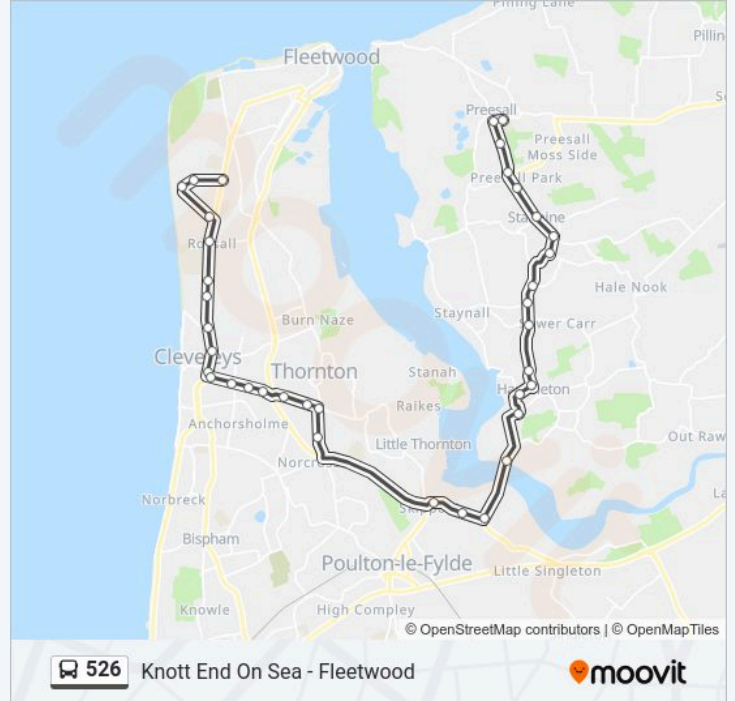

Trip Duration: 38 min

Line Summary:

Sports Centre

Meadows Ave

Morrisons

Merlyn Road

Victoria Hotel

Victoria Square (Stop C)

Victoria Square (Stop A)

Library

Thornton Gate

Way Gate

Westbourne Road

Rossall School

The Strand

Marine Park

Larkholme Shops

Larkholme Lane

Direction: Preesall

33 stops

[VIEW LINE SCHEDULE](#)

Larkholme Lane

Larkholme Shops

Marine Park

The Strand

South Strand

Rossall Lane

Westbourne Road

Waygate

Beach Road

Rough Lea Road

Victoria Square (Stop B)