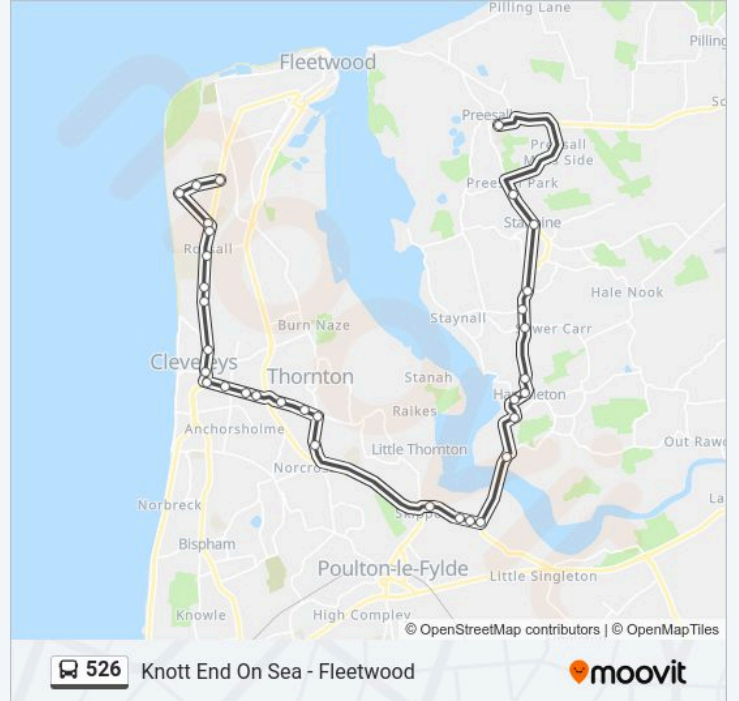

Trip Duration: 38 min

Line Summary:

Sports Centre

Meadows Ave

Morrisons

Merlyn Road

Victoria Hotel

Victoria Square (Stop C)

The Strand

South Strand

Rossall Lane

Westbourne Road

Waygate

Beach Road

Rough Lea Road

Victoria Square (Stop B)

Victoria Hotel

Merlyn Road

526 bus Time Schedule

Preesall Route Timetable:

Sunday	Not Operational
Monday	07:35
Tuesday	07:35
Wednesday	07:35
Thursday	07:35
Friday	07:35
Saturday	Not Operational

526 bus Info

Direction: Preesall

Stops: 33

Trip Duration: 50 min

Line Summary:

- Morrisons
- Meadows Avenue
- Sports Centre
- Four Lane Ends (Stop 3)
- Neville Drive
- Wyre Hotel
- Leonard Place
- Shard Road
- Mains Lane
- Shard Bridge Inn
- Green Meadow Lane
- Shovels Inn
- Ryecroft Corner
- Rydal Road
- Sower Carr Lane
- Staynall Lane
- Neds Lane
- Seven Stars
- Moss House Lane
- St Aidan's Cetc