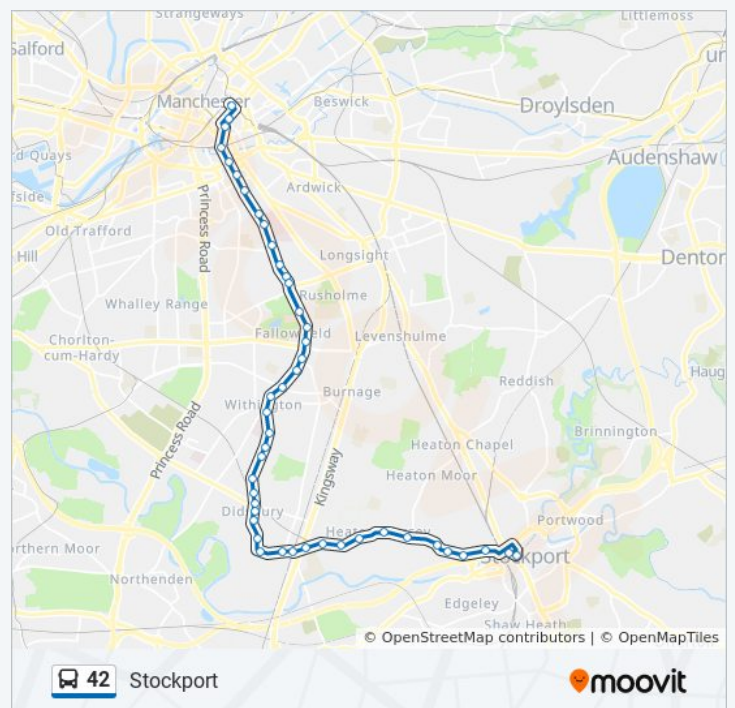

### Direction: East Didsbury

35 stops

[VIEW LINE SCHEDULE](#)

- Piccadilly Gardens
- Charlotte Street (Stop Cu)
- Major Street (Stop Sl)
- Palace Theatre
- Oxford Road Station (Stop B)
- Mancunian Way
- Aquatics Centre
- University Shopping Centre (Stop F)
- University Of Manchester
- Manchester Royal Infirmary (Stop F)
- St Mary's (Stop U)
- Dagenham Road (Stop H)
- Rusholme Centre (Stop F)
- Dickenson Road (Stop E)
- Grangethorpe Road
- Old Hall Lane
- Owen's Park (Stop B)
- Friendship Inn (Stop F)
- Granville Road
- Derby Road (Stop C)
- Withington Library (Stop E)
- Withington St Paul's (Stop D)

Langley Road

Grangethorpe Road

Platt Lane (Stop B)

Heald Place

Holford Avenue

Copper Place

Thornton Road

Parkside

Beveridge Street

Claremont Road

Great Western Street

Lloyd Street North

Playfair Street

Whitworth Park

St Mary's (Stop B)

Manchester Royal Infirmary (Stop D)

**Direction:** Stockport

**Stops:** 49

**Trip Duration:** 51 min

**Line Summary:**

Oak Road

Westholme Road

Lapwing Lane

Belfield Road