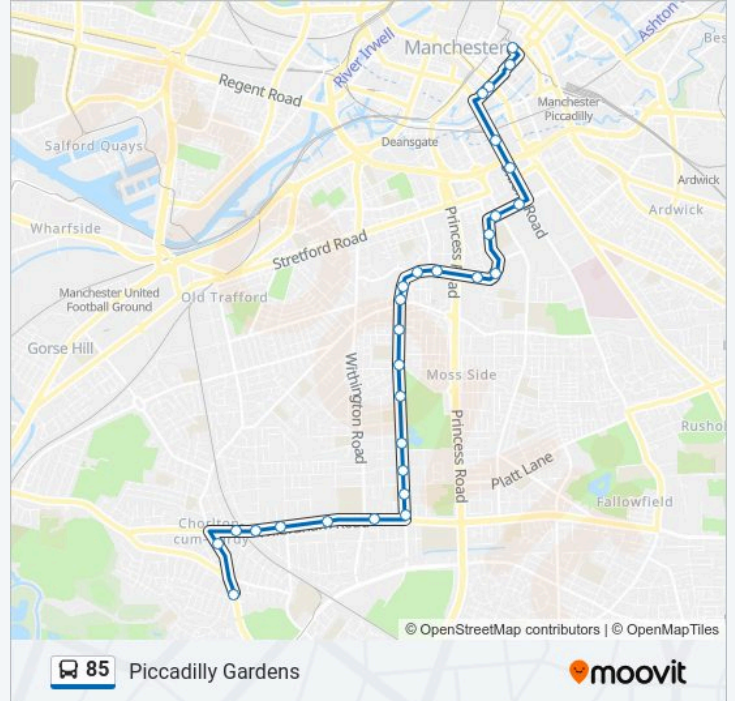

Direction: Chorlton

29 stops

[VIEW LINE SCHEDULE](#)

- Piccadilly Gardens
- Charlotte Street (Stop Cu)
- Hart Street (Stop Sm)
- Palace Theatre
- Oxford Road Station (Stop A)
- Oxford House
- Aquatics Centre
- Royal Northern College Of Music (Stop B)
- Cambridge Street
- Trinity High School
- Boundary Lane
- Princess Road
- Hulme High Street Retail Park
- Old Birley Street
- Loreto College
- Moss Lane West (Stop D)
- Selworthy Road
- Yarburgh Street
- Wellington Road
- Demesne Road
- Brantingham Road

Direction: Chorlton

Stops: 29

Trip Duration: 33 min

Line Summary:

Alexandra Road South

Withington Road

Wyverne Road

St Werburgh's (Stop E)

85 bus Info

Direction: Piccadilly Gardens

Stops: 29

Trip Duration: 34 min

Line Summary:

Princess Road

Boundary Lane

Trinity High School

Cambridge Street

Royal Northern College Of Music (Stop A)

All Saints Park

Chester Street (Stop C)

Dickinson Street (Stop So)

Dickinson Street

Charlotte Street (Stop Ck)

Piccadilly Gardens