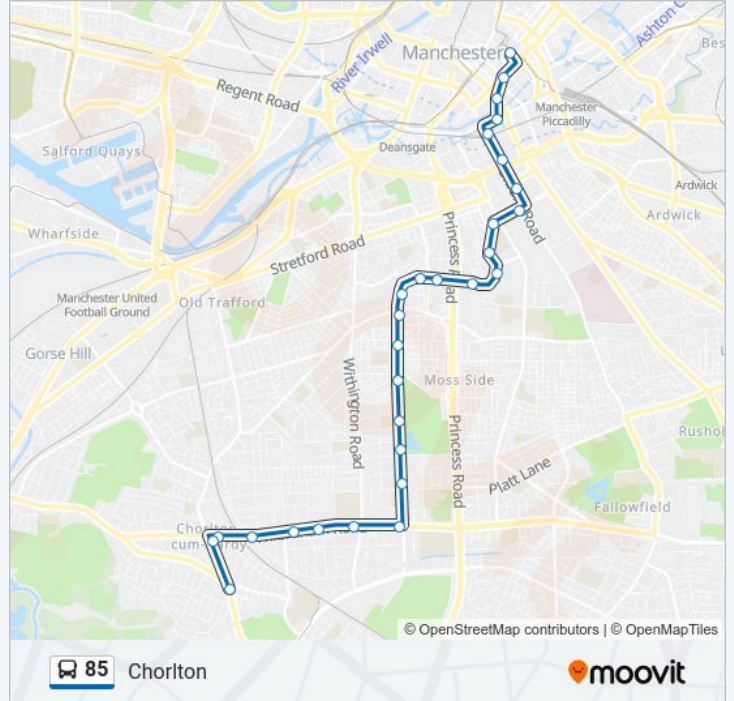

Direction: Chorlton

29 stops

[VIEW LINE SCHEDULE](#)

- Piccadilly Gardens
- Charlotte Street (Stop Cu)
- Hart Street (Stop Sm)
- Palace Theatre
- Oxford Road Station (Stop A)
- Oxford House
- Aquatics Centre
- Royal Northern College Of Music (Stop B)
- Cambridge Street
- Trinity High School
- Boundary Lane
- Princess Road
- Hulme High Street Retail Park
- Old Birley Street
- Loreto College
- Moss Lane West (Stop D)
- Selworthy Road
- Yarburgh Street
- Wellington Road
- Demesne Road
- Brantingham Road

Direction: Chorlton

Stops: 29

Trip Duration: 33 min

Line Summary:

Alexandra Road South

Withington Road

Wyverne Road

St Werburgh's (Stop E)

Buckingham Road

Chorlton Post Office (Stop E)

Groby Road (Stop H)

Chorlton Bus Station (Stop F)

Direction: Piccadilly Gardens

29 stops

[VIEW LINE SCHEDULE](#)

Chorlton

Groby Road (Stop G)

Chorlton Metrolink (Stop F)

Buckingham Road

St Werburgh's (Stop D)

Wyverne Road

Withington Road

Wilbraham Road

Hartley Hall