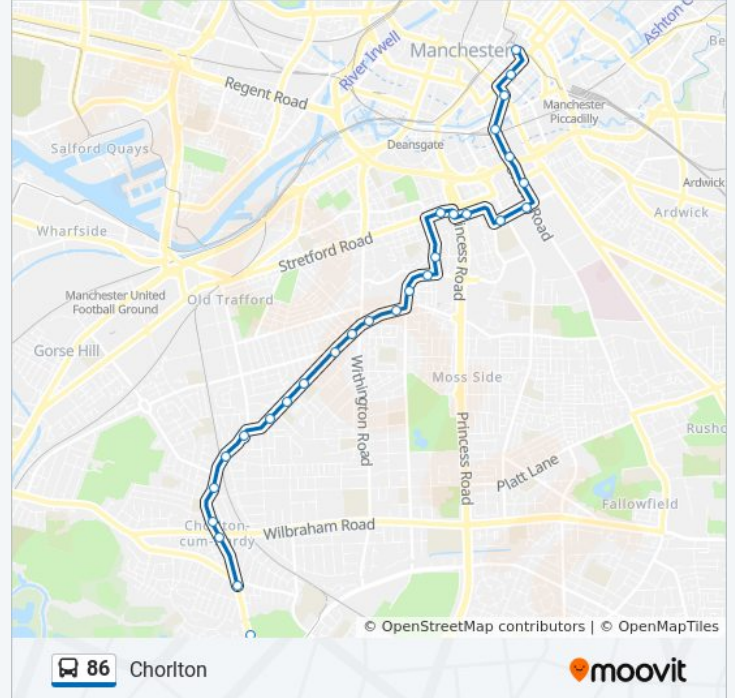

Direction: Chorlton

34 stops

[VIEW LINE SCHEDULE](#)

- Piccadilly Gardens
- Charlotte Street (Stop Cu)
- Hart Street (Stop Sm)
- Palace Theatre
- Oxford Road Station (Stop A)
- Oxford House
- Aquatics Centre
- Royal Northern College Of Music (Stop B)
- Cambridge Street
- Upper Medlock Street
- Westerley Slip Road
- Royce Road
- Phoenix Way
- Old Birley Street
- Loreto College
- Chichester Road (Stop C)
- Chorlton Road
- Brook's Bar
- Kings Road
- Sylvan Avenue
- Wood Road
- College Road

86 bus Info

Direction: Chorlton

Stops: 34

Trip Duration: 31 min

Line Summary:

Seymour Grove (Stop B)

Clarendon Road West

Kensington Road

Warwick Road (Stop D)

Groby Road (Stop H)

Chorlton Bus Station (Stop F)

Cundiff Road

Barlow Moor Road Metrolink (Stop A)

Manchester Crematorium

Barlow Hall Road

Aldermary Road

Princess Road (Stop C)

Direction: Piccadilly Gardens

33 stops

[VIEW LINE SCHEDULE](#)

Princess Road (Stop D)

Aldermary Road

Barlow Hall Road

Manchester Crematorium