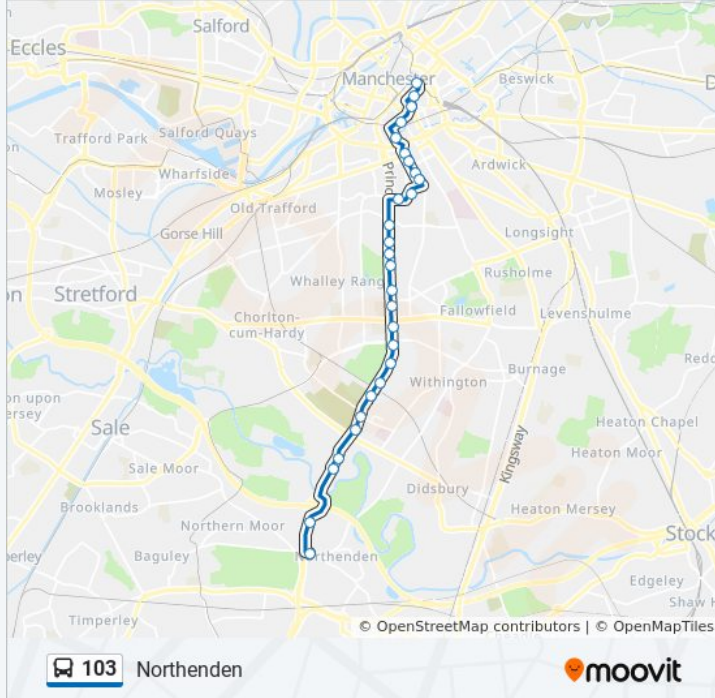

Boundary Lane

Princess Road

Raby Street (Stop D)

Great Western Street

Alison Street

Alexandra Park

Garswood Road

Platt Lane

103 bus Info

Direction: Northenden

Stops: 29

Trip Duration: 26 min

Line Summary:

Wilbraham Road

Stirling Avenue

Whitchurch Road

Withington Metrolink (Stop C)

Cavendish Road (Stop B)

Nell Lane (Stop D)

Southern Cemetery (Stop F)

St Ambrose R.C. Primary School

Mersey Bank Avenue

Yew Tree Lane

Britannia Airport Hotel (Stop E)

Direction: Piccadilly Gardens

64 stops

[VIEW LINE SCHEDULE](#)

Manchester Airport the Station

Hilary Road

Portway

Oatlands Road

Exbourne Road