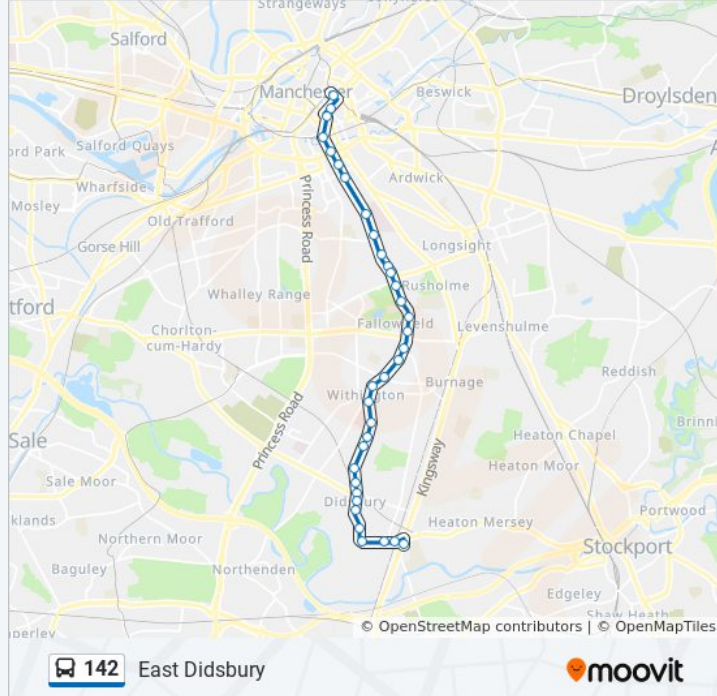

Granville Road

Derby Road (Stop C)

Withington Library (Stop E)

Withington St Paul's (Stop D)

The Christie (Stop F)

Oak Road

Westholme Road

Lapwing Lane

Belfield Road

Didsbury Village (Stop E)

Grange Lane (Stop D)

Fletcher Moss

Didsbury Cricket Club (Stop N)

East Didsbury Station (Stop J)

Kingsway/Parrs Wood (F)

Direction: Piccadilly Gardens

41 stops

[VIEW LINE SCHEDULE](#)

Kingsway/Parrs Wood (F)

Didsbury Cricket Club (Stop M)

Fletcher Moss

Beaver Road Junior School

Grange Lane

Didsbury Village (Stop C)

Didsbury Library (Stop A)

Belfield Road

Lapwing Lane

Westholme Road

Oak Road

The Christie (Stop E)

Withington St Paul's (Stop C)

Withington Library (Stop B)

142 bus Time Schedule

Piccadilly Gardens Route Timetable:

Sunday	12:13 AM - 10:54 PM
Monday	12:33 AM - 11:53 PM
Tuesday	12:23 AM - 11:53 PM
Wednesday	12:23 AM - 11:53 PM
Thursday	12:23 AM - 11:53 PM
Friday	12:23 AM - 11:34 PM
Saturday	12:33 AM - 11:54 PM

142 bus Info

Direction: Piccadilly Gardens

Stops: 41

Trip Duration: 41 min

Line Summary: