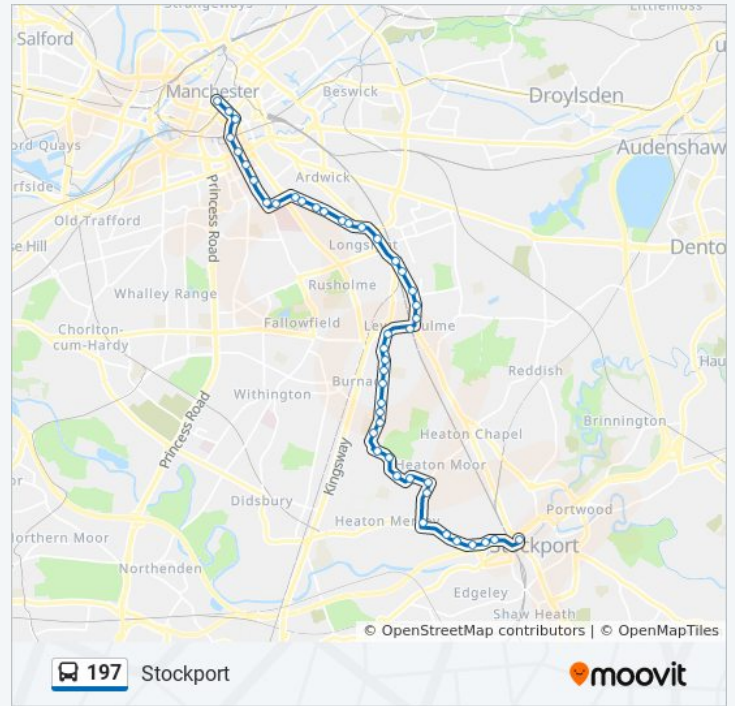

197 bus Info

Direction: Manchester City Centre

Stops: 42

Trip Duration: 50 min

Line Summary:

 [197 bus Line Map](#)

Woodfold Avenue
Longden Road
East Road
Slade Lane
Longsight Library & Learning Centre (Stop A)
Clarence Road
Daisy Bank Road
Hathersage Road
Winterford Avenue
Lincoln Grove
Hyde Grove
Manchester Royal Infirmary (Stop H)
University Of Manchester
University Shopping Centre (Stop D)
All Saints Park
Chester Street (Stop C)
Great Bridgewater Street
Dickinson Street (Stop So)
Dickinson Street
Chorlton Street Coach Station (Stop Ev)

Direction: Stockport

44 stops

[VIEW LINE SCHEDULE](#)

Chorlton Street Coach Station (Stop Ev)
Hart Street (Stop Sm)
Palace Theatre
Oxford Road Station (Stop B)
Mancunian Way
Aquatics Centre
University Shopping Centre (Stop F)
University Of Manchester
Manchester Royal Infirmary (Stop G)

197 bus Time Schedule

Stockport Route Timetable:

Sunday	9:02 AM - 10:02 PM
Monday	6:26 AM - 11:01 PM
Tuesday	6:26 AM - 11:01 PM
Wednesday	6:26 AM - 11:01 PM
Thursday	6:26 AM - 11:01 PM
Friday	9:02 AM - 10:02 PM
Saturday	8:13 AM - 11:01 PM

197 bus Info

Direction: Stockport

Stops: 44

Trip Duration: 55 min
Line Summary:

- Blood Centre
- Hyde Grove
- Lincoln Grove
- Winterford Avenue
- Grindlow Street
- Richmond Grove
- Clarence Road
- Longsight Library & Learning Centre (Stop B)
- Slade Lane
- East Road
- Longden Road
- Mayford Road
- Carrill Grove
- Levenshulme Station
- Albert Road
- Scarisbrick Road
- York House
- Acacias School
- Crossley Road
- Mauldeth Road
- Farmers Arms
- St Bernard's
- Burnage High School
- Crown Green Close
- Leegate Gardens
- Tithe Barn School
- Gladstone Grove
- Heaton Moor Road
- Moor Top
- Barnes Avenue
- Langham Road
- Norris Bank
- Green Lane