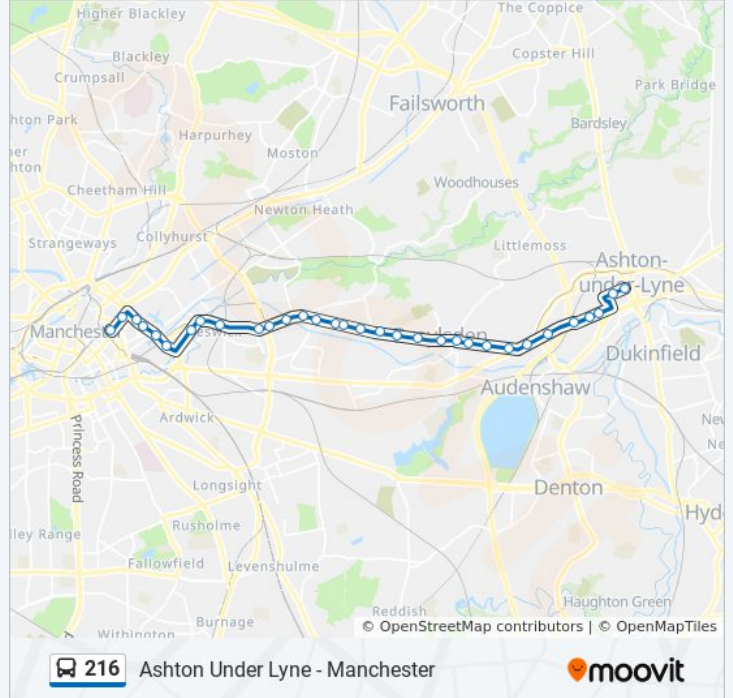

### 216 bus Info

**Direction:** Ashton-Under-Lyne

**Stops:** 34

**Trip Duration:** 31 min

**Line Summary:**

Tesco

Droylsden Metrolink (Stop B)

Williamson Lane (Stop E)

Kershaw Lane

Audenshaw Metrolink (Stop B)

Snipe Way

Ashton Moss (Stop B)

Hawthorne Grove

William Street

Chester Square

Welbeck Street North

Cavendish Street

Ashton-Under-Lyne Interchange

### Direction: Piccadilly Gardens

48 stops

[VIEW LINE SCHEDULE](#)

Armentieres Square (Stop A)

Market Street

Stalybridge Station (Stop E)

Stamford Drive

Astley Road