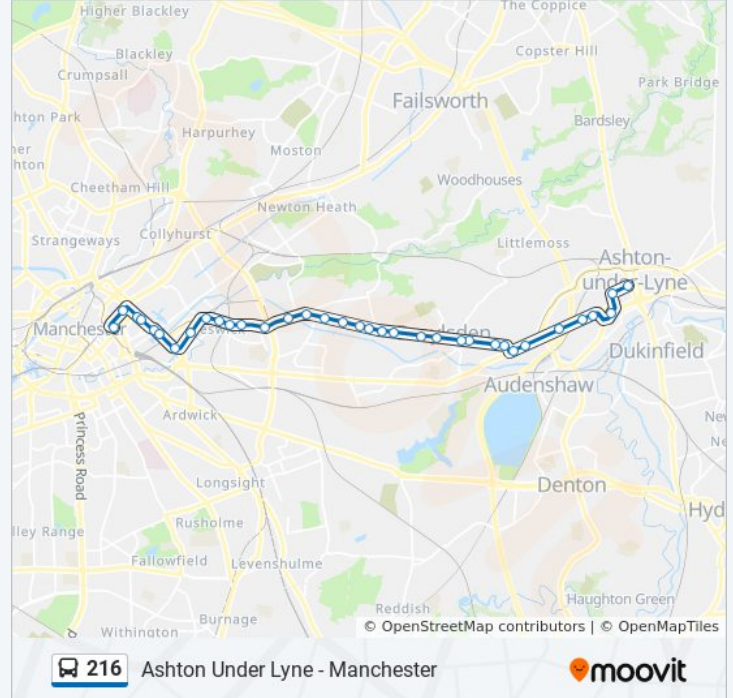

Alan Turing Way (Stop C)

Etihad Stadium

Darley Street

Hillkirk Street

Holt Town Metrolink (Stop B)

New Islington Metrolink (Stop E)

Great Ancoats Street (Stop G)

Old Mill Street (Stop A)

Ducie Street

Rochdale Canal

Jersey Street

Warwick Street (Stop Ee)

Piccadilly Gardens (Stop D)

## Direction: Stalybridge

44 stops

[VIEW LINE SCHEDULE](#)

Piccadilly Gardens (Stop D)  
Warwick Street (Stop Em)  
Jersey Street  
Laystall Street  
Old Mill Street (Stop B)  
Great Ancoats Street (Stop F)  
New Islington Metrolink (Stop D)  
Holt Town Metrolink (Stop A)  
Councillor Street  
Etihad Stadium  
Grey Mare Lane (Stop A)  
Velopark Metrolink (Stop E)  
City Football Academy  
North Road  
Clayton Hall Metrolink (Stop B)  
Canberra Street  
Schofield Street  
Aldi  
Edge Lane Metrolink (Stop D)  
Buxton Lane  
Cemetery Road Metrolink (Stop A)  
Tesco  
Droylsden Metrolink (Stop B)  
Williamson Lane (Stop E)  
Kershaw Lane  
Audenshaw Metrolink (Stop B)  
Snipe Way  
Ashton Moss (Stop B)  
Hawthorne Grove

## 216 bus Info

**Direction:** Stalybridge

**Stops:** 44

**Trip Duration:** 50 min

**Line Summary:**

William Street

Chester Square

Welbeck Street North