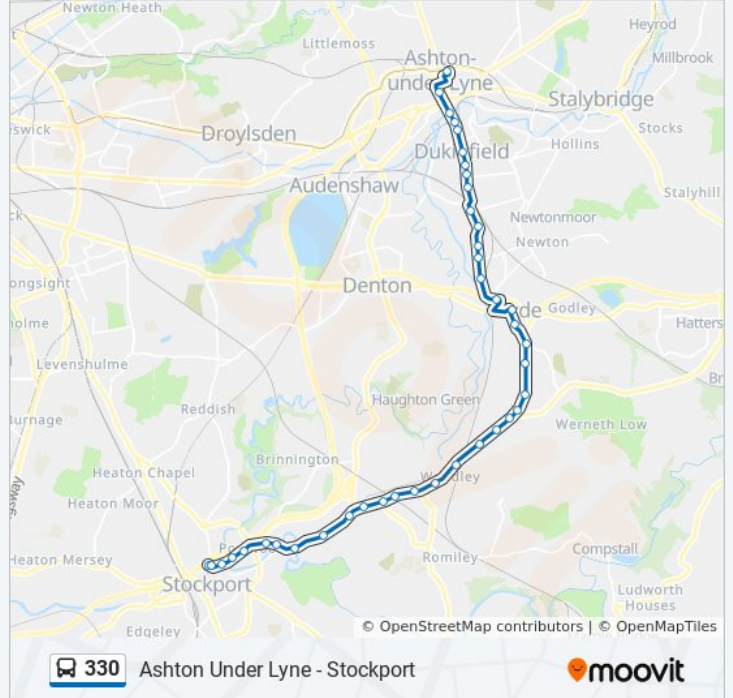

Offerton Street

Vernon Park

Welkin Road

Bredbury Bar

Travellers Call

Morrisons

Lower Bents Lane (Stop B)

Bredbury Station (Stop A)

## 330 bus Info

**Direction:** Ashton-Under-Lyne

**Stops:** 40

**Trip Duration:** 45 min

**Line Summary:**

Tower Street  
 Hyde Market Place (Stop Aa)  
 Hyde  
 Newton Street  
 Throstle Bank Street  
 Dunkirk Lane  
 Broadway  
 Junction Road  
 Duncan Street  
 Thorncliffe Avenue  
 Oval Drive  
 Pickford Lane  
 Dukinfield Town Hall (Stop B)  
 West Street  
 Alma Street  
 Asda  
 Old Street  
 Ashton-Under-Lyne Interchange

**Direction: Stockport**

41 stops

[VIEW LINE SCHEDULE](#)

Ashton-Under-Lyne Interchange  
 Old Street  
 Asda  
 West Street  
 Dukinfield Town Hall (Stop A)  
 Pickford Lane  
 Oval Drive  
 Thorncliffe Avenue  
 Duncan Street  
 Junction Road  
 Broadway

**330 bus Info**

**Direction:** Stockport

**Stops:** 41

**Trip Duration:** 46 min

**Line Summary:**

Dunkirk Lane  
Throstle Bank Street  
Newton Street  
Hyde  
Hyde Market Place (Stop Cc)  
Tower Street  
Grosvenor Road  
King George Road  
Dowson Road  
Knott Lane  
Apethorn Lane  
Elson Drive  
The Bluebell  
Pennine Road  
Ashton Street  
Woodley Station (Stop B)  
Woodley Precinct  
St Mark's Church  
Bredbury Station (Stop B)  
Lower Bents Lane (Stop A)  
Morrisons  
Travellers Call  
Stockport Road West  
Bredbury Bar  
Vernon Park  
Offerton Street  
St Mary's Way  
The Peel Centre  
Gt Portwood St  
Bridgefield Street (Stop Le)