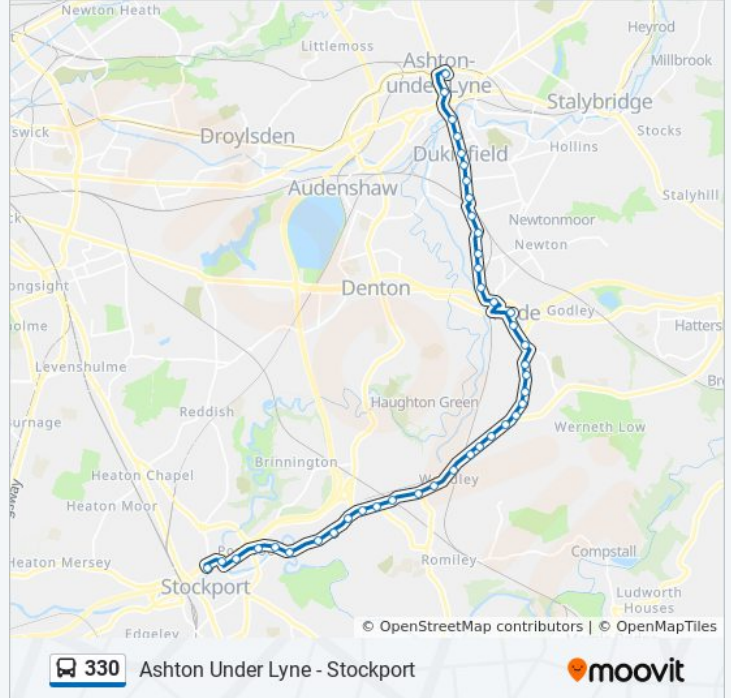

Offerton Street

Vernon Park

Welkin Road

Bredbury Bar

Travellers Call

Morrisons

Lower Bents Lane (Stop B)

Bredbury Station (Stop A)

## 330 bus Info

**Direction:** Ashton-Under-Lyne

**Stops:** 40

**Trip Duration:** 45 min

**Line Summary:**

Tower Street  
 Hyde Market Place (Stop Aa)  
 Hyde  
 Newton Street  
 Throstle Bank Street  
 Dunkirk Lane  
 Broadway  
 Junction Road  
 Duncan Street  
 Thorncliffe Avenue  
 Oval Drive  
 Pickford Lane  
 Dukinfield Town Hall (Stop B)  
 West Street  
 Alma Street  
 Asda  
 Old Street  
 Ashton-Under-Lyne Interchange

**Direction: Stockport**

41 stops

[VIEW LINE SCHEDULE](#)

Ashton-Under-Lyne Interchange  
 Old Street  
 Asda  
 West Street  
 Dukinfield Town Hall (Stop A)  
 Pickford Lane  
 Oval Drive  
 Thorncliffe Avenue  
 Duncan Street  
 Junction Road  
 Broadway

**330 bus Info**

**Direction:** Stockport

**Stops:** 41

**Trip Duration:** 46 min

**Line Summary:**

Dunkirk Lane  
Throstle Bank Street  
Newton Street  
Hyde  
Hyde Market Place (Stop Cc)  
Tower Street  
Grosvenor Road  
King George Road  
Dowson Road  
Knott Lane  
Apethorn Lane  
Elson Drive  
The Bluebell  
Pennine Road  
Ashton Street  
Woodley Station (Stop B)  
Woodley Precinct  
St Mark's Church  
Bredbury Station (Stop B)  
Lower Bents Lane (Stop A)  
Morrisons  
Travellers Call  
Stockport Road West  
Bredbury Bar  
Vernon Park  
Offerton Street  
St Mary's Way  
The Peel Centre  
Gt Portwood St  
Bridgefield Street (Stop Le)