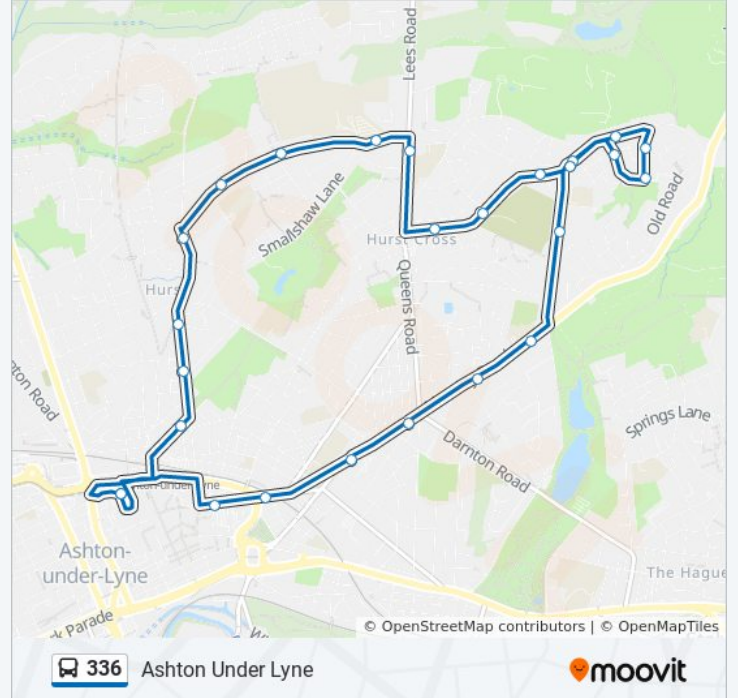

Direction: Hazelhurst

26 stops

[VIEW LINE SCHEDULE](#)

- Ashton-Under-Lyne Interchange
- Lord Street
- Miller Street
- Smallshaw Lane
- Broadoak Hotel (Stop C)
- Laburnum Avenue
- Coronation Road
- Oakfold Avenue
- St Christopher's Road
- Springfield Street
- Hurst Cemetery
- Grange Park Avenue
- Weymouth Road
- Hazelhurst Road
- Matlock Avenue
- Hazelhurst Road
- Matlock Avenue
- Weymouth Road
- Rose Hill Road
- Park Square
- Hurst Bank Road (Stop B)
- Princess Street

336 bus Time Schedule

Hazelhurst Route Timetable:

Sunday	9:26 AM - 10:26 PM
Monday	8:26 PM - 11:26 PM
Tuesday	8:26 PM - 11:26 PM
Wednesday	8:26 PM - 11:26 PM
Thursday	8:26 PM - 11:26 PM
Friday	9:26 AM - 10:26 PM
Saturday	7:26 PM - 11:26 PM

336 bus Info

Direction: Hazelhurst

Stops: 26

Trip Duration: 22 min

Line Summary:

Neal Avenue

Crickets Lane

Swan Street

Ashton-Under-Lyne Interchange

336 bus time schedules and route maps are available in an offline PDF at moovitapp.com. Use the [Moovit App](#) to see live bus times, train schedule or subway schedule, and step-by-step directions for all public transit in North West.