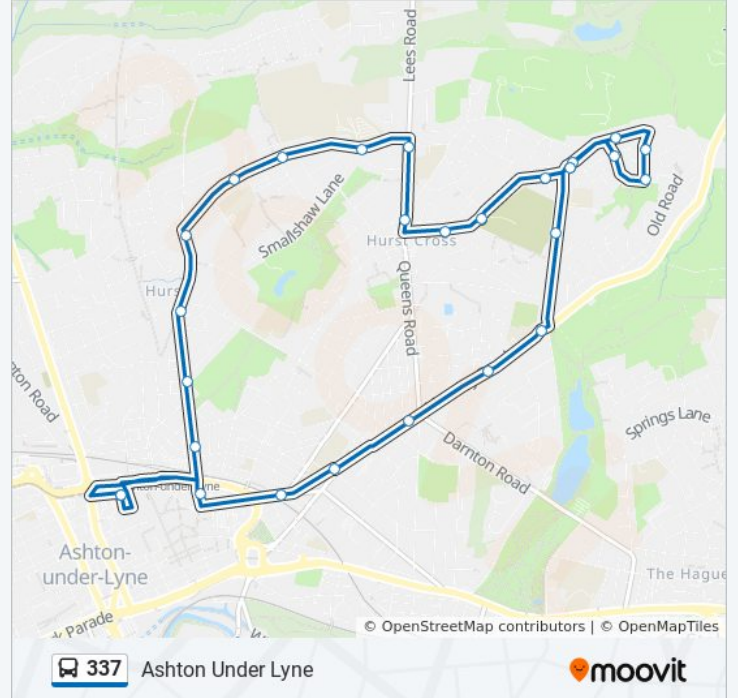

Direction: Hazelhurst

27 stops

[VIEW LINE SCHEDULE](#)

Ashton-Under-Lyne Interchange

Wimpole Street (Stop Cc)

Cricketts Lane

Neal Avenue

Princess Street

Weymouth Road

Grange Park Avenue

Hurst Cemetery

Springfield Street

Hurst Cross

St Christopher's Road

Oakfold Avenue

Coronation Road

337 bus Info

Direction: Hazelhurst

Stops: 27

Trip Duration: 22 min

Line Summary:

Broadoak Hotel (Stop D)

Old Ball Inn

Miller Street

Lord Street

Ashton-Under-Lyne Interchange

337 bus time schedules and route maps are available in an offline PDF at moovitapp.com. Use the [Moovit App](#) to see live bus times, train schedule or subway schedule, and step-by-step directions for all public transit in North West.