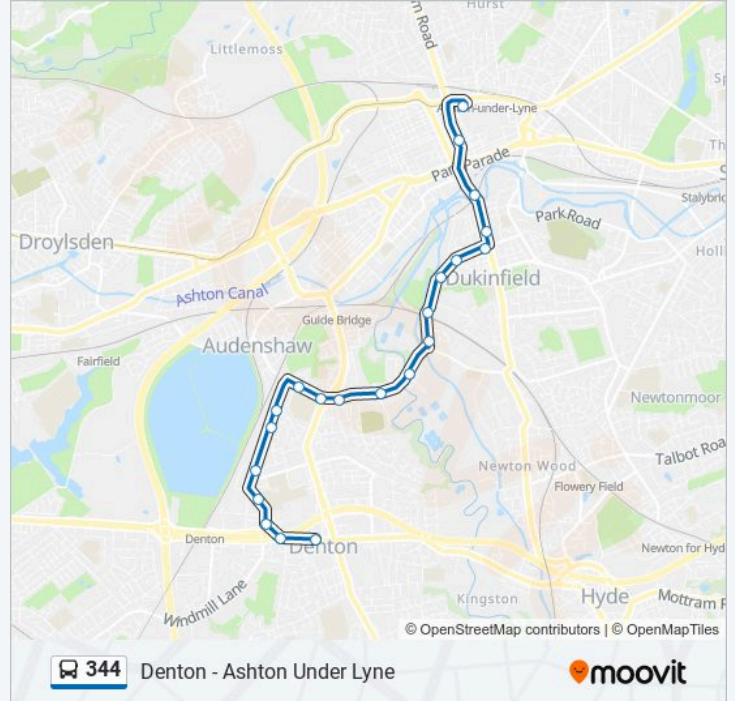

### Direction: Ashton-Under-Lyne

23 stops

[VIEW LINE SCHEDULE](#)

- Crown Point (Stop E)
- Ann Street
- Belmont Avenue
- Denton Community College
- Mansfield Avenue
- Leech Brook Avenue
- Audenshaw School
- Redwood Drive
- St Anne's Road (Stop E)
- Broomstair Road
- Gate Street
- Globe Square
- Fifth Avenue
- Chapel Street
- Charles Street
- Nicholson Square
- Church Street
- West Street
- Alma Street
- Asda
- Old Street

### 344 bus Info

**Direction:** Ashton-Under-Lyne

**Stops:** 23

**Trip Duration:** 15 min

**Line Summary:**

Katherine Street

Ashton-Under-Lyne Interchange

**Direction: Denton**

21 stops

[VIEW LINE SCHEDULE](#)

Ashton-Under-Lyne Interchange

Old Street

Asda

West Street

Church Street

Nicholson Square

**344 bus Info**

**Direction:** Denton

**Stops:** 21

**Trip Duration:** 15 min

**Line Summary:**

Seymour Street

Christ Church

Crown Point (Stop C)