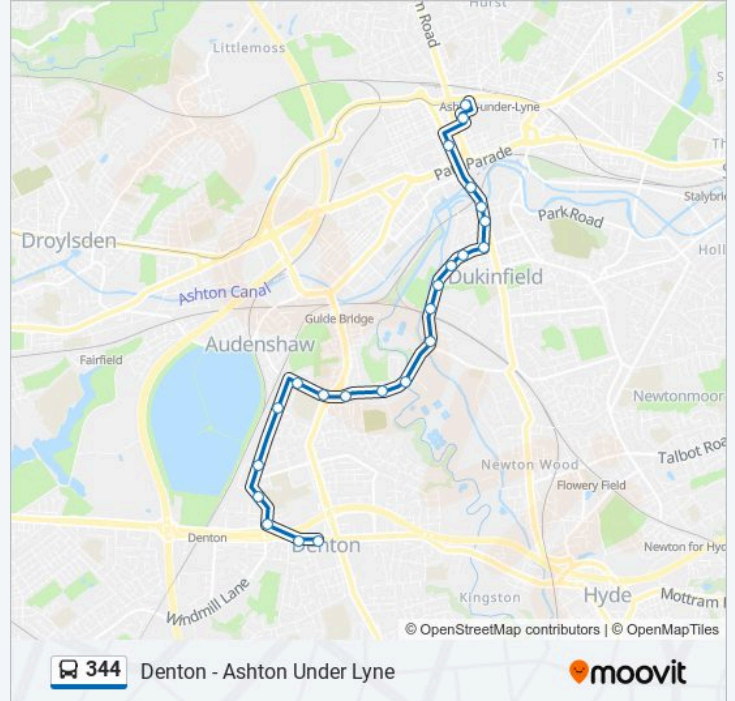

### Direction: Ashton-Under-Lyne

23 stops

[VIEW LINE SCHEDULE](#)

- Crown Point (Stop E)
- Ann Street
- Belmont Avenue
- Denton Community College
- Mansfield Avenue
- Leech Brook Avenue
- Audenshaw School
- Redwood Drive
- St Anne's Road (Stop E)
- Broomstair Road
- Gate Street
- Globe Square
- Fifth Avenue
- Chapel Street
- Charles Street
- Nicholson Square
- Church Street
- West Street
- Alma Street
- Asda
- Old Street

### 344 bus Info

**Direction:** Ashton-Under-Lyne

**Stops:** 23

**Trip Duration:** 15 min

**Line Summary:**

Katherine Street

Ashton-Under-Lyne Interchange

**Direction: Denton**

21 stops

[VIEW LINE SCHEDULE](#)

Ashton-Under-Lyne Interchange

Old Street

Asda

West Street

Church Street

Nicholson Square

**344 bus Info**

**Direction:** Denton

**Stops:** 21

**Trip Duration:** 15 min

**Line Summary:**

Seymour Street

Christ Church

Crown Point (Stop C)