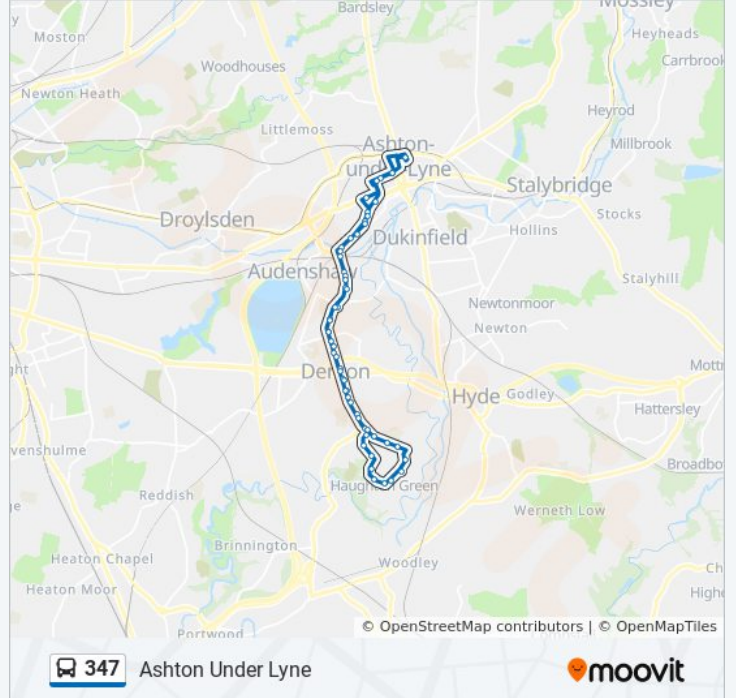

## Direction: Haughton Green

56 stops

[VIEW LINE SCHEDULE](#)

Ashton-Under-Lyne Interchange

Cavendish Street

Margaret Street

Chester Square

Grosvenor Street

Hartford Street

Tame Street

York Road

Crown Point (Stop B)

Crown Point (Stop G)

Pitt Street

St Lawrence's Church

Pendle Road

## 347 bus Info

**Direction:** Haughton Green

**Stops:** 56

**Trip Duration:** 52 min

**Line Summary:**

Moorfield Avenue  
Mancunian Road  
Sunningdale Road  
Manor Road  
Gibraltar Lane  
Jolly Hatters  
Haughton Green Terminus  
Wordsworth Road  
Manor Green Primary Academy  
Oakham Road  
Leicester Avenue  
The Cock  
Vaudrey Lane  
Pendle Road  
St Lawrence's Church  
Pitt Street  
Crown Point (Stop F)  
Crown Point (Stop A)  
York Road  
Frederick Street  
Hartford Street  
Stanhope Avenue  
Stamford Road (Stop C)  
Enville Street  
Queens Arms  
Tame Street  
Guide Bridge (Stop C)  
Oxford Park Sports Centre  
Trafalgar Square  
Grosvenor Street  
Chester Square  
Welbeck Street North  
Cavendish Street

347 bus time schedules and route maps are available in an offline PDF at moovitapp.com. Use the [Moovit App](#) to see live bus times, train schedule or subway schedule, and step-by-step directions for all public transit in North West.