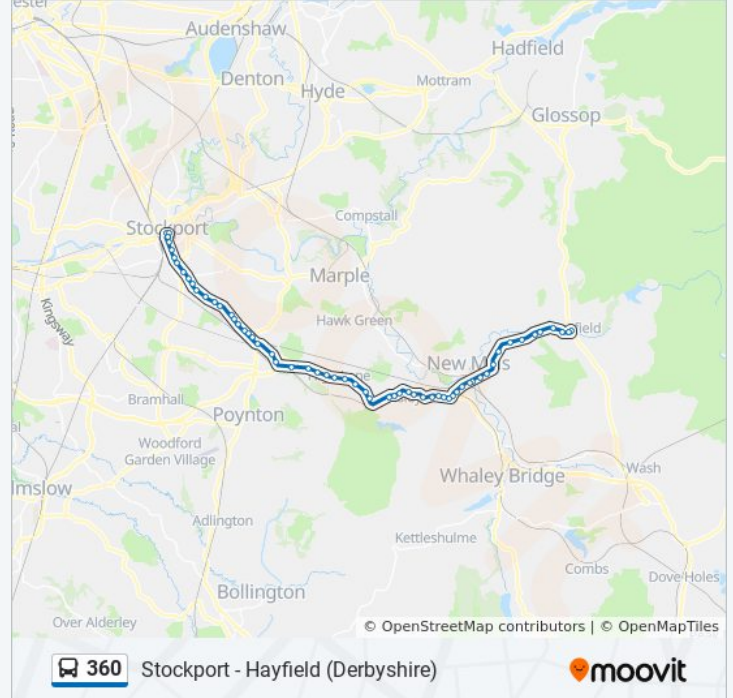

## Stockport - Hayfield (Derbyshire)

[Get The App](#)

The 360 bus line Stockport - Hayfield (Derbyshire) has one route. For regular weekdays, their operation hours are:

(1) Hayfield: 5:20 AM

Use the Moovit App to find the closest 360 bus station near you and find out when is the next 360 bus arriving.

### 360 bus Info

**Direction:** Hayfield

**Stops:** 57

**Trip Duration:** 36 min

**Line Summary:**

Threaphurst Lane

Royal Oak

Horse Shoe Inn

Newtown Railway Station

Victoria Street

Jodrell Street

Queens Bridge

Jubilee Street

Marsh Lane

Cale Road

Ellerscroft

The Vine

Hayfield Road

Grouse Hotel

Birch Hall Close

Quarry

The Birches

New Mills Road 38

Bus Station