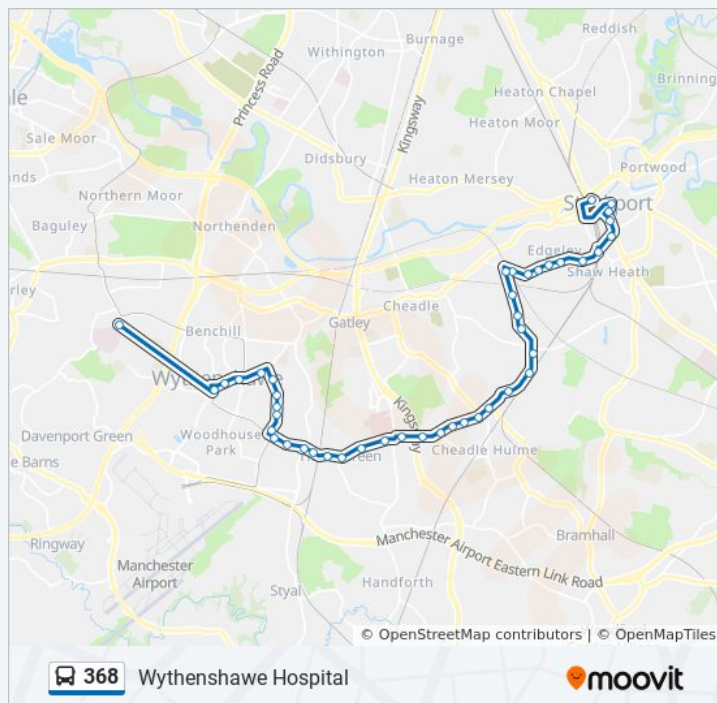

### Direction: Wythenshawe Hospital

43 stops

[VIEW LINE SCHEDULE](#)

Stockport Heaton Lane

Grand Central (Stop Rr)

Stockport College (Stop Tt)

Castle Street

Worral Street

Beechurst Road

Councillor Lane

Twining Brook Road

Croft Road

Station Road (Stop B)

Station Road (Stop C)

Cheadle Road

Gourham Drive

Heald Green Hotel (Stop A)

Styal Road

Atlas Business Park

Shadow Moss Road (Stop F)

Coleby Avenue (Stop C)

The Tudor

Shone Avenue

Leominster Drive

### 368 bus Info

**Direction:** Wythenshawe Hospital

**Stops:** 43

**Trip Duration:** 48 min

**Line Summary:**

The Conservative Club

Wythenshawe Fire Station (Stop C)

Rowlandsway