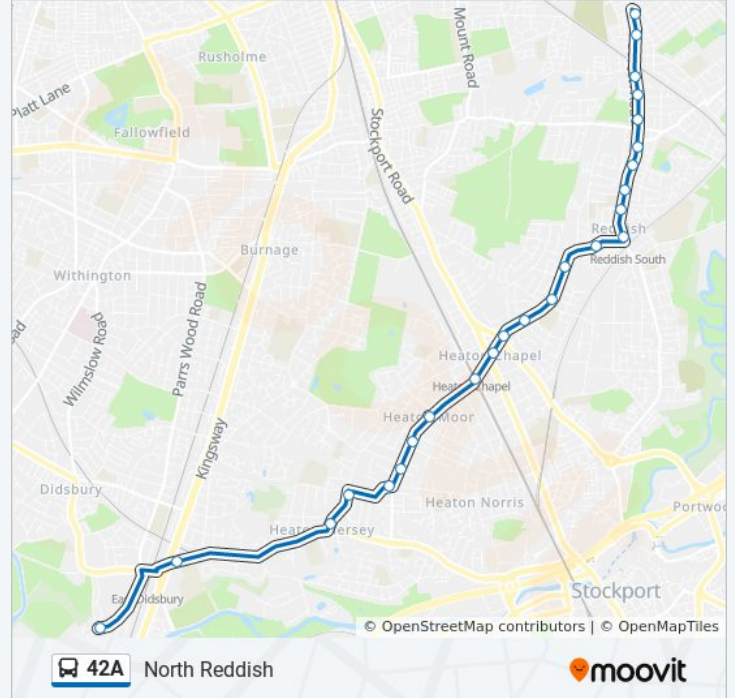

Grundy Street

Burnage Lane

East Didsbury Metrolink (Stop A)

Wilmslow Road (Stop K)

Mellington Avenue

Millgate Lane

Direction: North Reddish

61 stops

Crown Inn

Didsbury Road (Stop A)

Fylde Road

Moorside Road

Moor Top

Cliff Grove

Shaw Road

Heaton Chapel Station (Stop E)

Wellington Road North (Stop B)

George & Dragon

Appleton Road

Broadstone Hall Road

Broadstone Mill

Sylvia Grove

Houldsworth Square (Stop C)

Higginson Road

Direction: Piccadilly Gardens

59 stops

[VIEW LINE SCHEDULE](#)

Thornley Lane

Oswald Street

Ashbrook Lane (Stop B)

Spey House

Longford Road