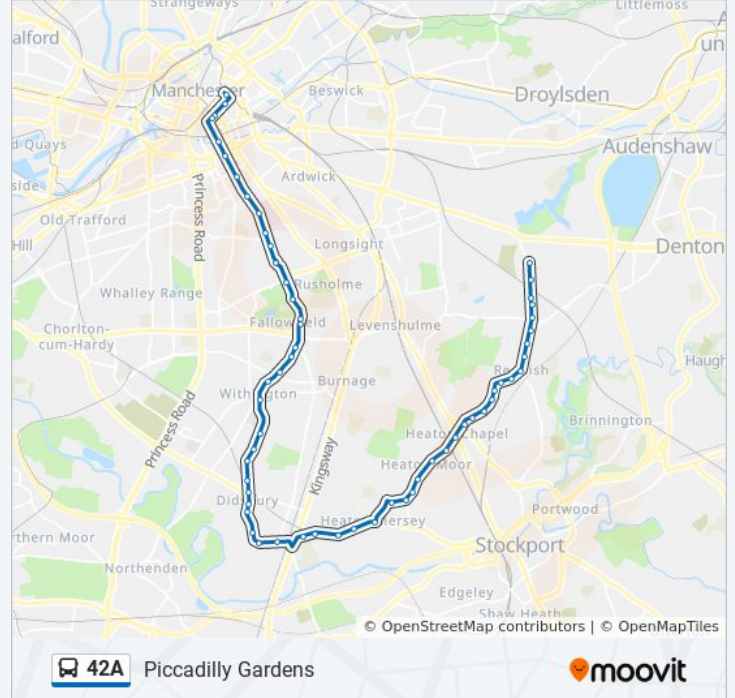

[VIEW LINE SCHEDULE](#)

Piccadilly Gardens

Charlotte Street (Stop Cu)

Major Street (Stop Sl)

Palace Theatre

Oxford Road Station (Stop B)

Mancunian Way

Aquatics Centre

Trip Duration: 63 min

Line Summary:

Cliff Grove

Moor Top

Moorside Road

Thornfield Park

Mauldeth Road (Stop B)

Crown Inn

Granville Road

Friendship Inn (Stop E)

Cawdor Road

Langley Road

Grangethorpe Road

Platt Lane (Stop B)

Rusholme Centre (Stop G)

Dagenham Road (Stop K)

St Mary's (Stop B)

Manchester Royal Infirmary (Stop D)

University Of Manchester

University Shopping Centre (Stop C)

All Saints Park

Chester Street (Stop C)

Dickinson Street (Stop So)

Dickinson Street