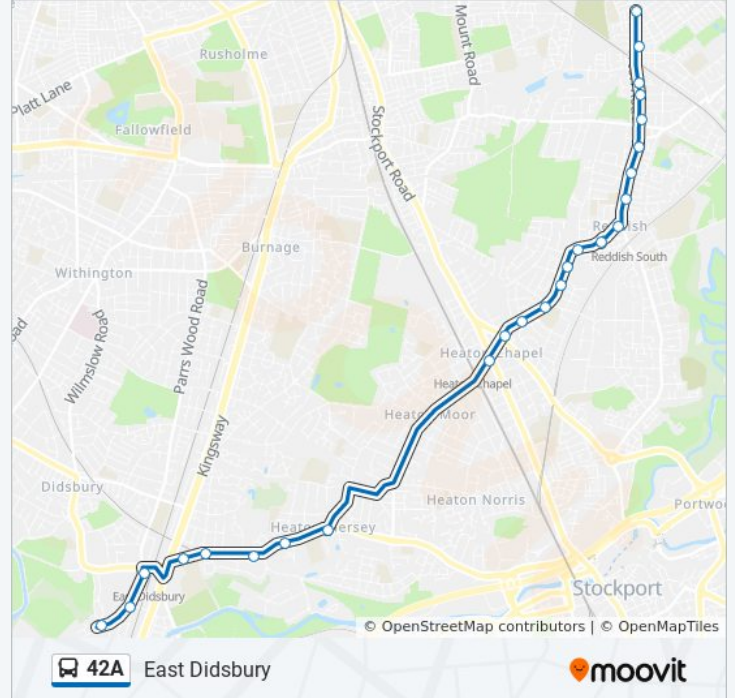

Direction: East Didsbury

31 stops

[VIEW LINE SCHEDULE](#)

- Thornley Lane
- Oswald Street
- Ashbrook Lane (Stop B)
- Spey House
- Longford Road
- Mill Lane
- Reddish Library
- Sykes Street
- Houldsworth Square (Stop B)
- Sylvia Grove
- Houldsworth Street
- Broadstone Mill
- Briarfield Road
- Broadstone Hall Road
- Appleton Road
- George & Dragon
- Wellington Road North (Stop C)
- Heaton Chapel Station (Stop F)
- Shaw Road
- Cliff Grove
- Moor Top
- Moorside Road

Grundy Street

Burnage Lane

East Didsbury Metrolink (Stop A)

Wilmslow Road (Stop K)

Mellington Avenue

Millgate Lane

Direction: North Reddish

61 stops

[VIEW LINE SCHEDULE](#)

Piccadilly Gardens

Charlotte Street (Stop Cu)

Major Street (Stop Sl)

Palace Theatre

Oxford Road Station (Stop B)

Mancunian Way

Aquatics Centre

University Shopping Centre (Stop F)

University Of Manchester

Manchester Royal Infirmary (Stop F)

St Mary's (Stop U)

Dagenham Road (Stop H)

Rusholme Centre (Stop F)

Dickenson Road (Stop E)

Grangethorpe Road