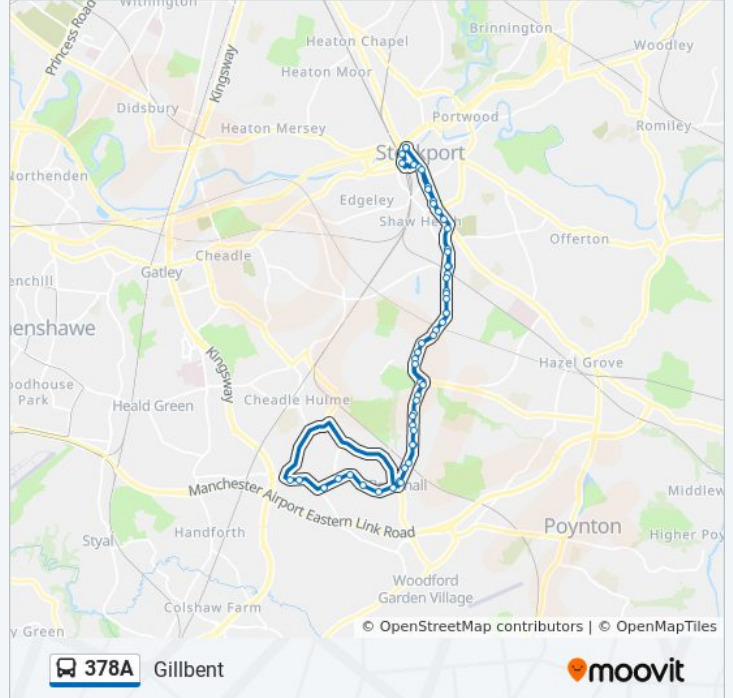

 **378A**

Gillbent

Get The App

The 378A bus line Gillbent has one route. For regular weekdays, their operation hours are:

(1) Gillbent: 18:35 - 22:30

Use the Moovit App to find the closest 378A bus station near you and find out when is the next 378A bus arriving.

378A bus Time Schedule

Gillbent Route Timetable:

Sunday	09:30 - 22:30
Monday	18:35 - 22:30
Tuesday	18:35 - 22:30
Wednesday	18:35 - 22:30
Thursday	18:35 - 22:30
Friday	18:35 - 22:30
Saturday	18:30 - 22:30

378A bus Info

Direction: Gillbent

Stops: 63

Trip Duration: 55 min

Line Summary:

Robins Lane
Bramhall Station (Stop A)
Bramhall Village
Ack Lane East
Athol Road
Acre Lane
Furness Road
Yew Tree Park Road
Copperfield Road
Grove Park
Pointing Dog
Pointing Dog
Pingate Lane
Newlands Avenue
Woods Lane
Church Inn
Yew Tree Park Road
Oak Drive
Robins Lane
Kitts Moss Lane
Bramhall Village
Bramhall Station (Stop B)
Robins Lane
Ramsdale Road
Grasmere Crescent
Carr Wood Road
Bramhall Green
Medical Centre
Handley Road
Midland Road
Woodsmoor Lane
Clutha Road
Davenport Rail Station (Stop D)

Devonshire Park Road

Heathfield Road

Wellington Grove (Stop A)

Brentnall Street

Stockport College (Stop Ac)

Grand Central (Stop Ww)

Exchange Street

Stockport Interchange