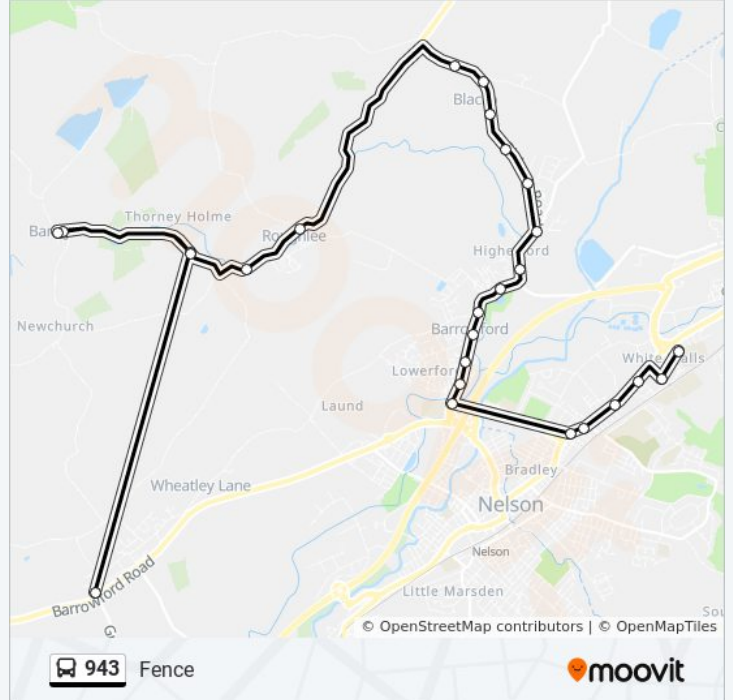

Direction: Fence

26 stops

[VIEW LINE SCHEDULE](#)

Primit High School

Fisher More Rchs

The Spinning Mill

Thorne Street

Walton Lane

Square

943 bus Time Schedule

Fence Route Timetable:

Sunday	Not Operational
Monday	3:25 PM
Tuesday	3:15 PM
Wednesday	3:15 PM
Thursday	3:15 PM
Friday	Not Operational
Saturday	Not Operational

943 bus Info

Direction: Fence

Stops: 26

Trip Duration: 65 min

Line Summary:

Village Hall
 Car Park
 Square
 Fence Gate Inn

Direction: Primet

25 stops
[VIEW LINE SCHEDULE](#)

Bay Horse Inn
 Square
 Car Park
 Square
 Crow Trees Grove
 Bay Horse
 Hollin Fold
 Primary School
 Rising Sun Inn
 Stone Edge View
 Middleton Drive
 Crossroads
 Bank Fold
 White Bear
 Church Street
 Rushton Street
 Wilton Street
 Roughlee Street