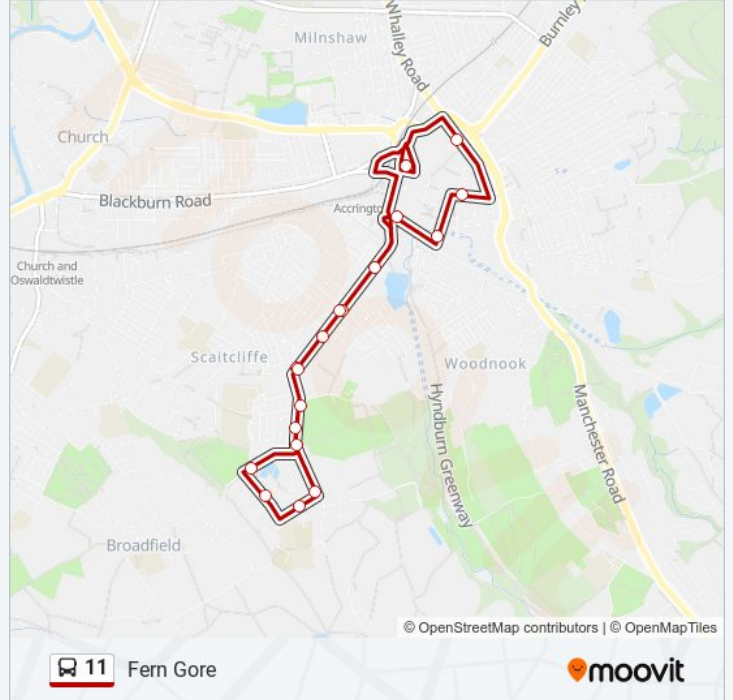

## Fern Gore

Get The App

The 11 bus line Fern Gore has one route. For regular weekdays, their operation hours are:

(1) Fern Gore: 07:45 - 11:15

Use the Moovit App to find the closest 11 bus station near you and find out when is the next 11 bus arriving.

### Direction: Fern Gore

19 stops

[VIEW LINE SCHEDULE](#)

- Accrington
- Scaitcliffe House
- Hope Street
- Perth Street
- Willow Lane
- Clarence Road
- Ferngore Avenue
- Shops
- Spinning Jenny
- St Oswalds Rcps
- Broadfield Road
- Clarence Road
- Willows Lane
- Higher Antley Street
- Inspire
- Paradise Street
- Market
- Broadway
- Accrington

### 11 bus Time Schedule

Fern Gore Route Timetable:

Sunday	Not Operational
Monday	07:45 - 11:15
Tuesday	07:45 - 11:15
Wednesday	07:45 - 11:15
Thursday	07:45 - 11:15
Friday	07:45 - 11:15
Saturday	Not Operational

### 11 bus Info

**Direction:** Fern Gore

**Stops:** 19

**Trip Duration:** 16 min

**Line Summary:**

11 bus time schedules and route maps are available in an offline PDF at [moovitapp.com](https://moovitapp.com). Use the [Moovit App](#) to see live bus times, train schedule or subway schedule, and step-by-step directions for all public transit in North West.