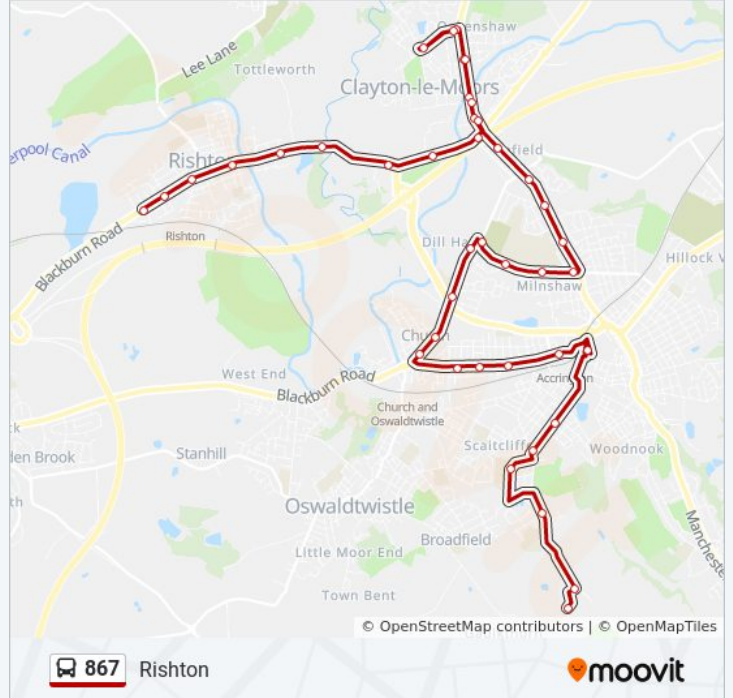

Direction: Green Haworth
 40 stops
[VIEW LINE SCHEDULE](#)

- War Memorial
- Cricket Club
- Station Road
- Roebuck Inn
- James Street
- Riverside Ind Park
- Dunkenhalgh Way
- Beech Street
- Hare And Hounds (Stop 1)
- Albion Inn
- Devonshire Drive
- Sparth Road
- Sparth Road
- Sparth Road
- Devonshire Drive
- Albion Inn
- Hare And Hounds (Stop 2)
- Sydney Street
- Whinney Hill Road
- Cricket Club
- Cemetery
- Cemetery

- St Christophers Hs
- Accrington Academy
- Whalley Road
- Victoria Hospital
- Castle Hotel
- Accrington
- Scaitcliffe House
- Hope Street
- Perth Street
- Willow Lane
- Clarence Road
- Ferngore Avenue
- Mount Carmel Rchs
- Shops
- Spinning Jenny
- St Oswalds Rcps
- Red Lion Hotel
- Primary School

Direction: Rishton

41 stops

[VIEW LINE SCHEDULE](#)

- Primary School
- Red Lion Hotel
- Broadfield Road
- Mount Carmel Rchs
- Willows Lane
- Higher Antley Street
- Accrington
- Ellison Street
- Lister Street
- Princess Street
- Acorn

Stops: 41

Trip Duration: 55 min

Line Summary:

Kirk House
Sports Centre
Hyndburn Road
Regent Road
Cemetery
St Christophers Hs
Accrington Academy
Whalley Road
Ribblesdale Avenue
Crown Inn
Whinney Hill Road
Sydney Street
Hare And Hounds (Stop 1)
Albion Inn
Devonshire Drive
Sparth Road
Sparth Road
Sparth Road
Devonshire Drive
Albion Inn
Hare And Hounds (Stop 2)
Hare And Hounds
Beech Street
Dunkenhalgh Way
Riverside Ind Park
Holt Street
Roebuck Inn
Station Road
Cricket Ground
War Memorial