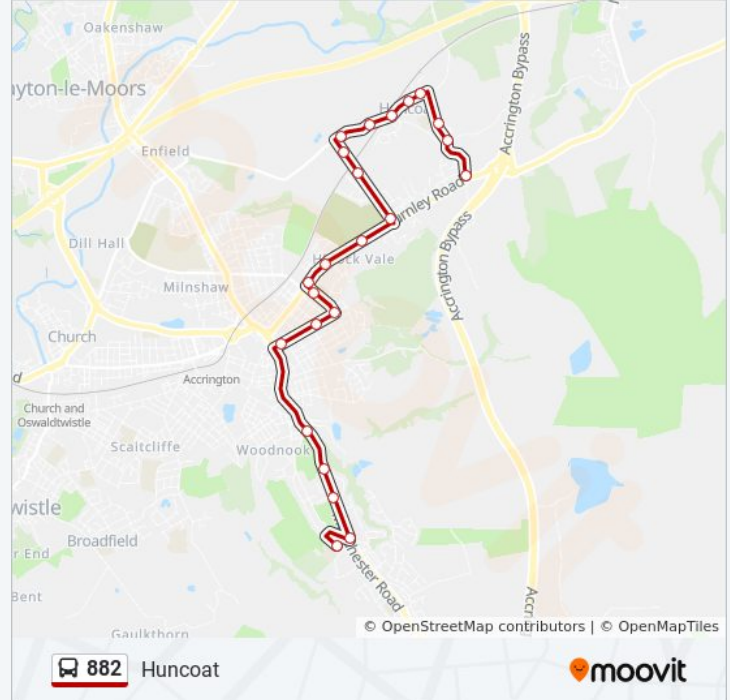

Rail Station

James Street

Marshall Avenue

Towneley Avenue

Burnley Lane

Griffin Close

882 bus time schedules and route maps are available in an offline PDF at moovitapp.com. Use the [Moovit App](#) to see live bus times, train schedule or subway schedule, and step-by-step directions for all public transit in North West.

[About Moovit](#) • [MaaS Solutions](#) • [Supported Countries](#) • [Mooviter Community](#)

© 2024 Moovit - All Rights Reserved

Check Live Arrival Times