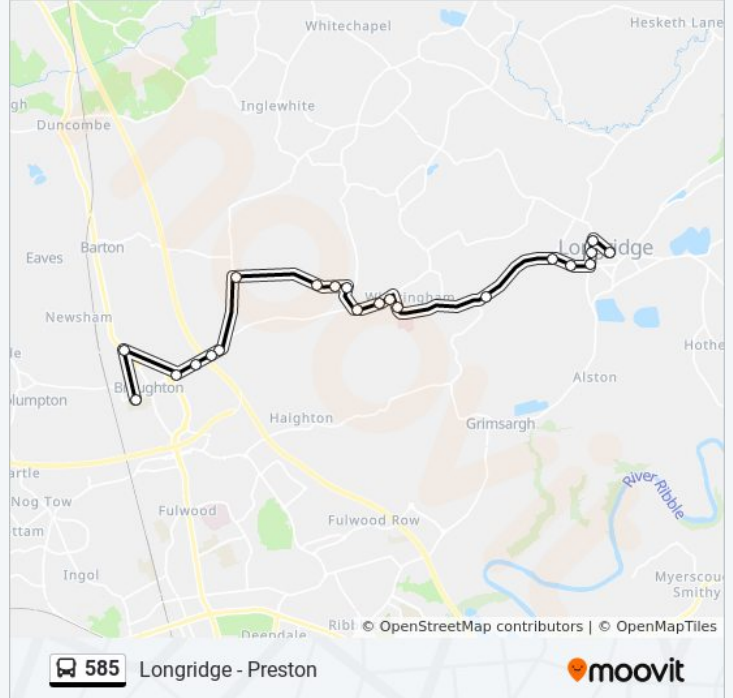

### Direction: Broughton

24 stops

[VIEW LINE SCHEDULE](#)

- Post Office
- Berry Lane
- St Wilfrids Church
- Stone Bridge
- Aldi
- Halfpenny Lane
- Brabiner Lane
- Tansy Road
- Whittingham House
- The Stables
- Stags Head
- The Grapes Inn
- Sports Pavilion
- Oakleaf Close
- Langley Lane
- Langley Lane
- Orchard Farm
- Italian Orchard
- Daniels Cross
- Willow Tree Avenue
- Sunningdale
- Normandy Road

### 585 bus Info

**Direction:** Broughton

**Stops:** 24

**Trip Duration:** 45 min

**Line Summary:**

Sunningdale

High School Grounds

**Direction: Longridge**

23 stops

[VIEW LINE SCHEDULE](#)

High School Grounds

Sunningdale

Normandy Road

Willow Tree Avenue

Daniels Cross

Motorway Bridge

**585 bus Info**

**Direction:** Longridge

**Stops:** 23

**Trip Duration:** 45 min

**Line Summary:**

Aldi

Stone Bridge

St Wilfrid's Church