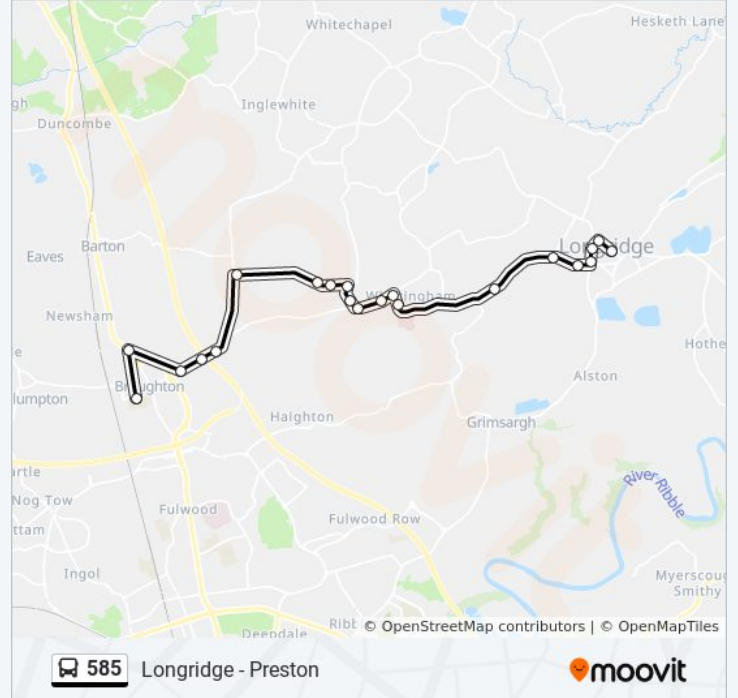

Aldi

Stone Bridge

St Wilfrid's Church

Booths

Post Office

585 bus time schedules and route maps are available in an offline PDF at moovitapp.com. Use the [Moovit App](#) to see live bus times, train schedule or subway schedule, and step-by-step directions for all public transit in North West.

[About Moovit](#) • [MaaS Solutions](#) • [Supported Countries](#) • [Mooviter Community](#)

© 2024 Moovit - All Rights Reserved

Check Live Arrival Times