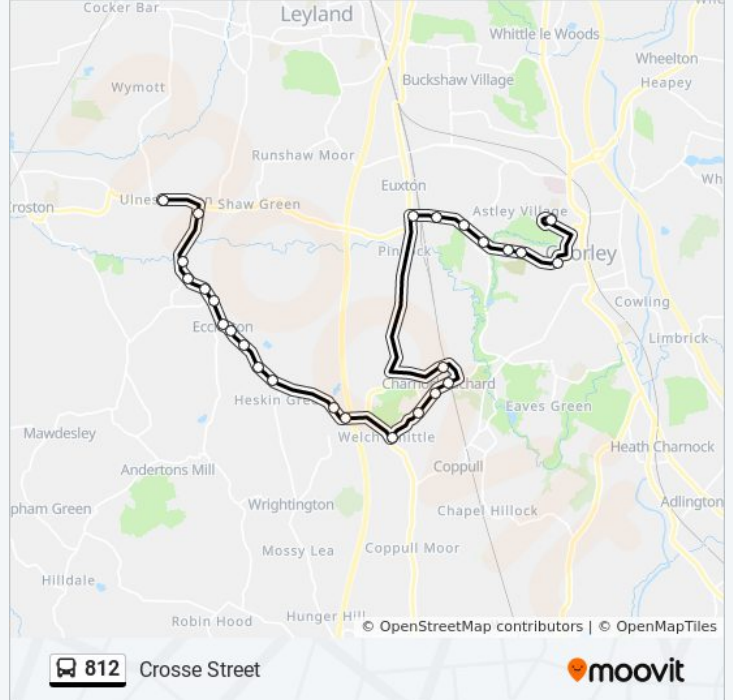

Direction: Crosse Street

26 stops

[VIEW LINE SCHEDULE](#)

New Lane
Lydiate Farm
St Marys Church
Tincklers Lane
Towngate
Lawrence Lane
Institute
Park Street
Church
Whalley Road
The Warings
Park Hall Entrance
Services West
Hinds Head
Charter Lane
Leeson Avenue
Dog And Partridge
Church Lane
Rail Station
The Talbot
Washington Lane
Southport Road

Stops: 26

Trip Duration: 40 min

Line Summary:

Lancashire College

Parklands Hs

Woodville Road

St Michaels Cehs

Direction: Ulnes Walton

26 stops

[VIEW LINE SCHEDULE](#)

St Michaels Cehs

Park Street

Woodville Road

Parklands Hs

Lancashire College

Ackhurst Public House

812 bus Info

Direction: Ulnes Walton

Stops: 26

Trip Duration: 38 min

Line Summary:

Enfield Close

Institute

Doctors Lane