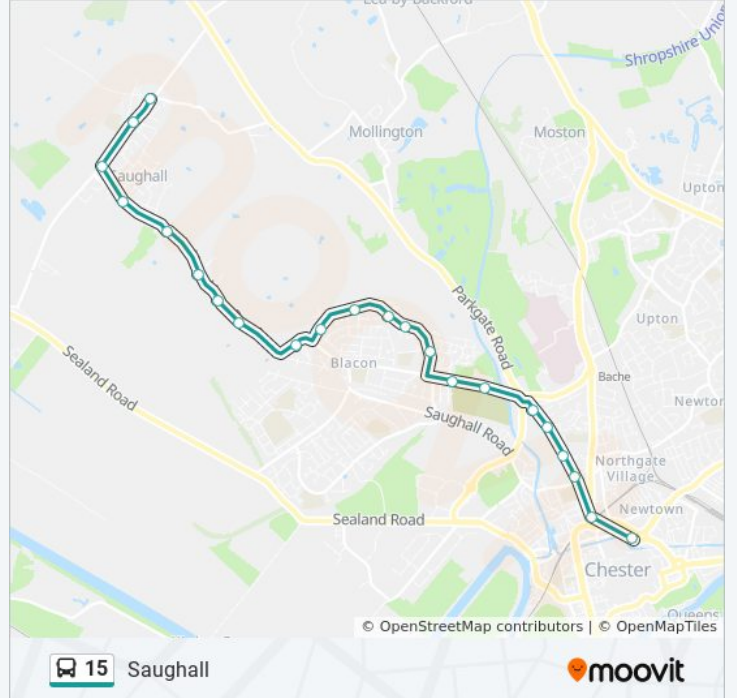

Direction: Chester

25 stops

[VIEW LINE SCHEDULE](#)

Lodge Lane Terminus

All Saints' Church

Saughall Hey

The Ridings

The Ridings

15 bus Info

Direction: Chester

Stops: 25

Trip Duration: 21 min

Line Summary:

Tudor Place

Delamere Street (Stop 3)

Bus Interchange

15 bus Info

Direction: Saughall

Stops: 24

Trip Duration: 20 min

Line Summary:

The Peg

Meadows Lane

Fox Lea

Aldersley Close

All Saints' Church

Lodge Lane Terminus

15 bus time schedules and route maps are available in an offline PDF at moovitapp.com. Use the [Moovit App](#) to see live bus times, train schedule or subway schedule, and step-by-step directions for all public transit in North West.