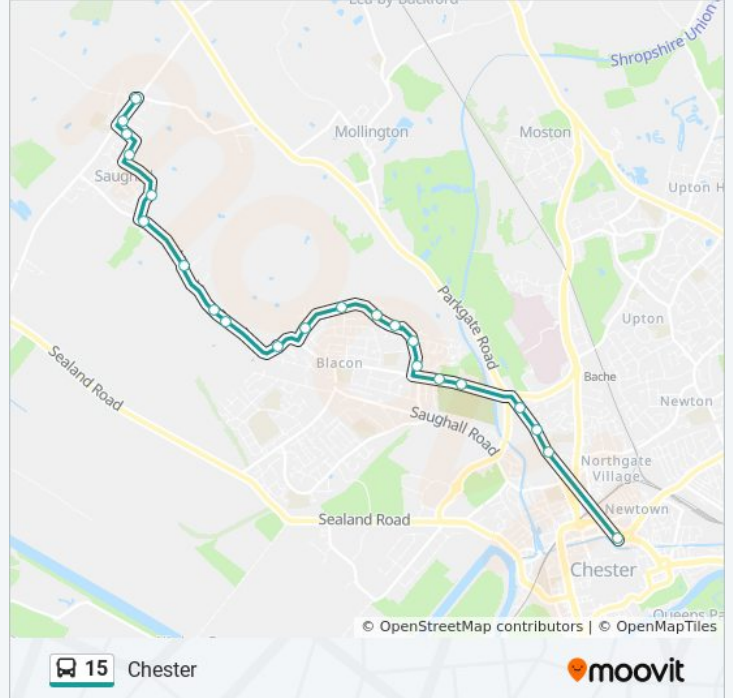

Direction: Chester

25 stops

[VIEW LINE SCHEDULE](#)

Lodge Lane Terminus

All Saints' Church

Saughall Hey

The Ridings

The Ridings

15 bus Info

Direction: Chester

Stops: 25

Trip Duration: 21 min

Line Summary:

Tudor Place

Delamere Street (Stop 3)

Bus Interchange

Direction: Saughall

24 stops

[VIEW LINE SCHEDULE](#)

Bus Interchange

Bull & Stirrup (Stop V)

Northgate Church

Chester University

Moss Bank

15 bus Info

Direction: Saughall

Stops: 24

Trip Duration: 20 min

Line Summary:

The Peg

Meadows Lane

Fox Lea