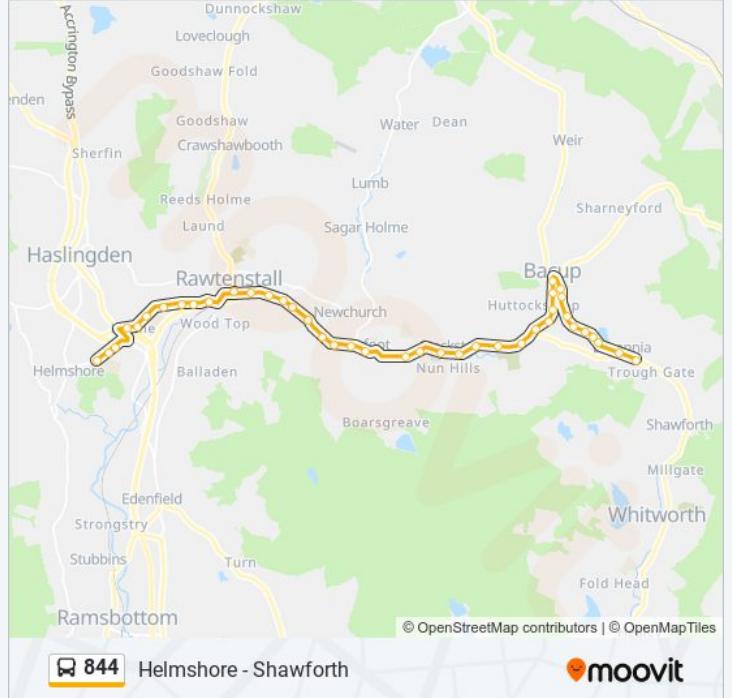

Lee Mill

Farholme Lane

Toll Bar

Station

School Street

Iron Bridge

Glen Service Station

Townsend Street

Late Shop

Warth Bridge

Lench Road

Hareholme Lane

North Road

Jacobsons

Lever Street

Cricket Ground

Rawtenstall

Magistrates Court

Whitaker Park

Mount Street

Union Road

All Saints Rchs

Langwood

Lock Gate

Grasmere Road

Knowsley Road

Haslingden High School

844 bus time schedules and route maps are available in an offline PDF at moovitapp.com. Use the [Moovit App](#) to see live bus times, train schedule or subway schedule, and step-by-step directions for all public transit in North West.

[About Moovit](#) • [MaaS Solutions](#) • [Supported Countries](#) • [Mooviter Community](#)

© 2024 Moovit - All Rights Reserved

Check Live Arrival Times