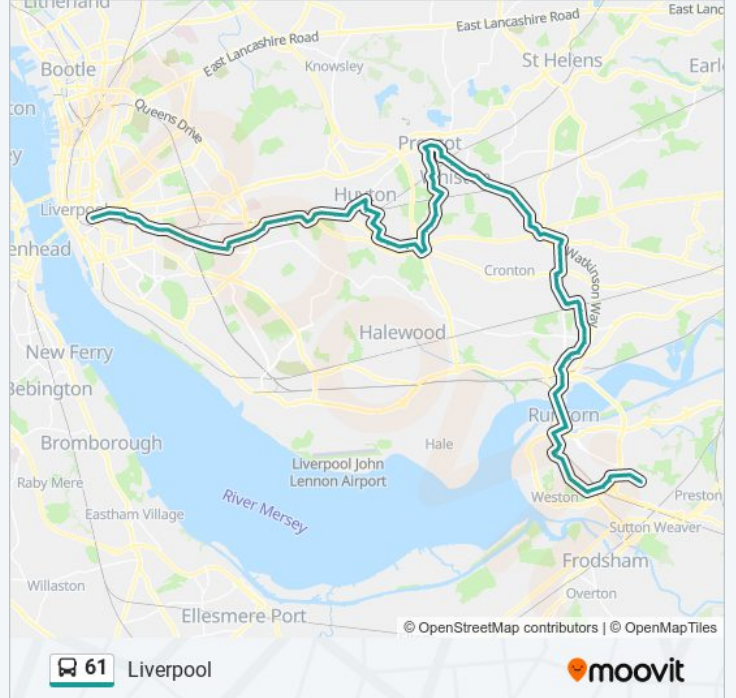

### Direction: Liverpool

102 stops

[VIEW LINE SCHEDULE](#)

Halton Hospital

Halton Lea South

Halton Lodge

St Chads School

Handforth Lane

### 61 Info

**Direction:** Liverpool

**Stops:** 102

**Trip Duration:** 132 min

**Line Summary:**

Bonton  
Runcorn Station  
Runcorn High Street Bus Station  
Irwell Street/The Bridge  
Pitt Street  
Waterloo Centre  
Ashley Way  
Doctors Pub  
Vicarage Road  
Widnes Town Hall  
Simms Cross  
Windmill Shopping Park  
Green Oaks  
Peelhouse Lane  
Barracks  
Lytham Road  
Fairfield High  
Peelhouse Lane  
Derby Road  
Sefton Avenue  
Pit Lane  
Buckingham Avenue  
Birchfield Gardens  
Valentine House  
Wilmere House  
Norlands Lane  
School Lane  
Coylton Avenue  
Lawton Road  
St James Road  
Rainhill Rail Station (Stop E)  
Old Lane  
Kendal Drive

Lickers Lane

Jubilee Drive

Dragon Lane (Stop B)

Old Colliery Road

Saunders Avenue

Thomas Drive

Manchester Road

Yates Court

Milton Road

Vicarage Road

Kingsway Hotel

Ashley Way

Waterloo Centre

West Bank Street

Irwell Street/The Bridge

Runcorn High Street Bus Station