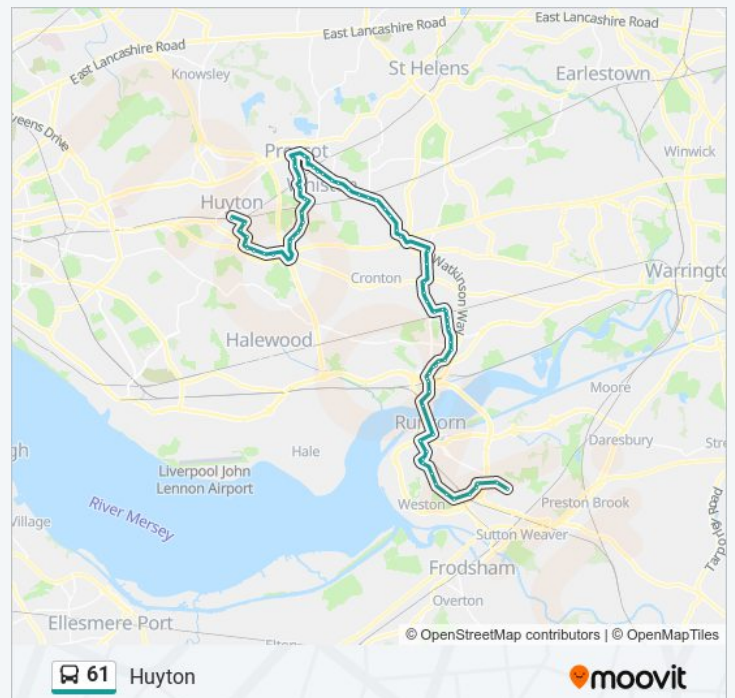

**Direction: Huyton**

73 stops

[VIEW LINE SCHEDULE](#)

- Halton Hospital
- Halton Lea South
- Halton Lodge
- St Chads School
- Handforth Lane
- Malpas Road
- Heath School
- Golf Course
- Heath Road
- Whitley Close
- Cenotaph
- Bonton
- Runcorn Station
- Runcorn High Street Bus Station
- Irwell Street/The Bridge
- Pitt Street
- Waterloo Centre
- Ashley Way
- Doctors Pub
- Vicarage Road
- Widnes Town Hall
- Simms Cross

**Direction:** Huyton

**Stops:** 73

**Trip Duration:** 89 min

**Line Summary:**

Windmill Shopping Park

Green Oaks

Peelhouse Lane

Barracks

Lytham Road

Fairfield High

Peelhouse Lane

Derby Road

Sefton Avenue

Pit Lane

Buckingham Avenue

Birchfield Gardens

Valentine House

Wilmere House

Norlands Lane

School Lane

Coylton Avenue

Lawton Road

St James Road

Rainhill Rail Station (Stop E)