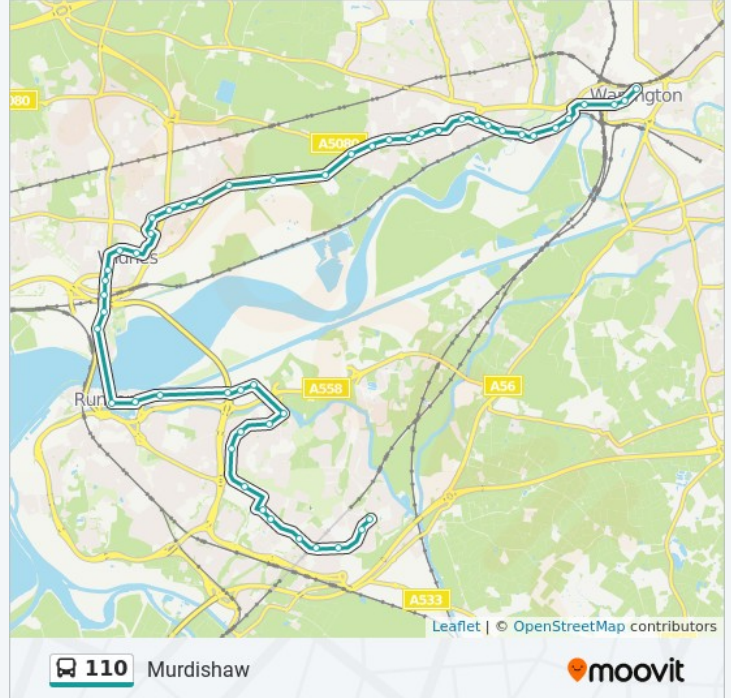

West Bank Street, Widnes

Runcorn High Street- Stand A

3 Alcock Street, Runcorn

Bridge Street

6 Bold Street, Runcorn

Mason Street

Mason Street, Runcorn

Chadwick Road

11 Dalton Court, Runcorn

Brindley Road

Arkwright Road

The Barge

15 Knott Mill Way, Runcorn

Castlefields Ctr.

50 Chester Close, Runcorn

Rolands Walk