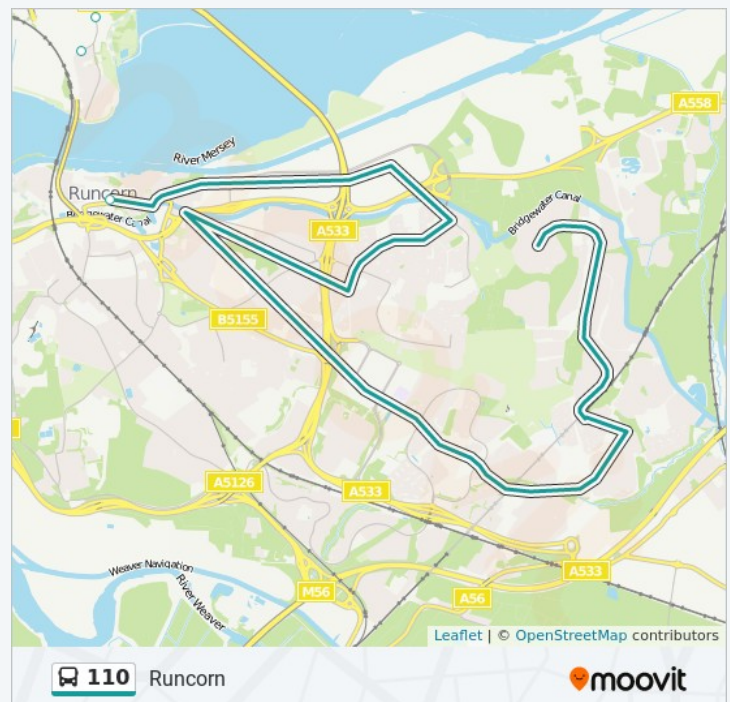

Crow Wood Cnr.

Sandon Place, Widnes

Halton View Road

110 bus Time Schedule

Runcorn Route Timetable:

Sunday	10:50 PM - 10:55 PM
Monday	10:50 PM - 10:55 PM
Tuesday	10:50 PM - 10:55 PM
Wednesday	10:50 PM - 10:55 PM
Thursday	10:50 PM - 10:55 PM
Friday	10:50 PM - 10:55 PM
Saturday	10:50 PM - 10:55 PM

110 bus Info

Direction: Runcorn

Stops: 34

Trip Duration: 25 min

Line Summary:

Sussex Street, Widnes

Page Lane

Plumpton Mews, Widnes