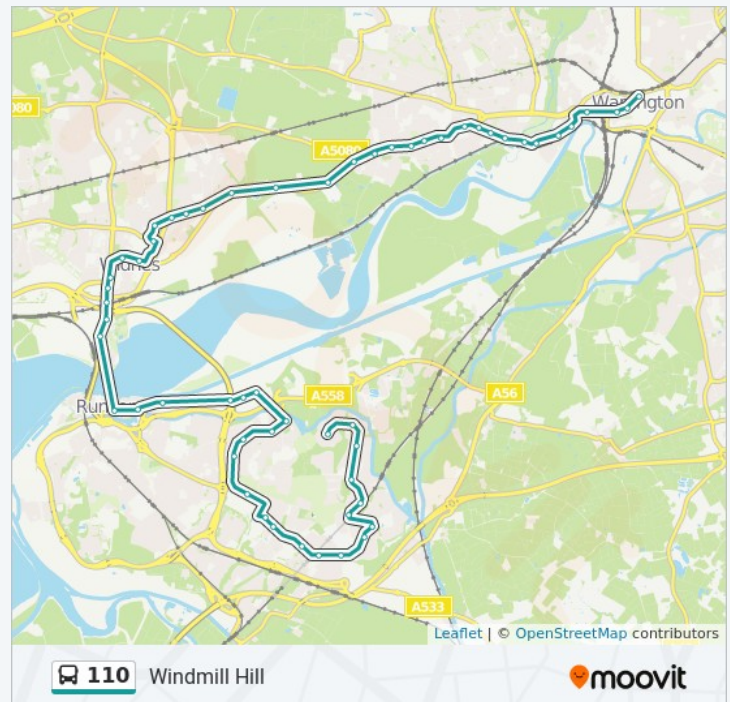

Direction: Windmill Hill

57 stops

[VIEW LINE SCHEDULE](#)

Warrington Bus Interchange

Legh Street (Stop Ae)

Regent Street, Warrington

Town Hall (Stop Ad)

Crosfields

Pickmere Street

Coach & Horses

Beaufort Street, Warrington

Gatewarth Street

Hepherd Street, Warrington

Sankey Bridges

Old Liverpool Road, Warrington

Kent Road

Chelsea Gardens, Warrington

Georges Road

Penketh Lane Ends

Brookside Avenue

Penketh Road, Warrington

Heath Road

Coronation Drive

Greystone Road

Red Lion

Bank Gardens

Tragan Drive, Warrington

Tannery Lane

Golf Centre

Cuerdley Cross PH

Dans Road

Crow Wood Cnr.

Sandon Place, Widnes

Halton View Road

110 bus Time Schedule

Windmill Hill Route Timetable:

Sunday	5:15 PM - 9:55 PM
Monday	6:00 AM - 9:55 PM
Tuesday	6:00 AM - 9:55 PM
Wednesday	6:00 AM - 9:55 PM
Thursday	6:00 AM - 9:55 PM
Friday	6:00 AM - 9:55 PM
Saturday	6:35 AM - 9:55 PM

110 bus Info

Direction: Windmill Hill

Stops: 57

Trip Duration: 57 min

Line Summary: