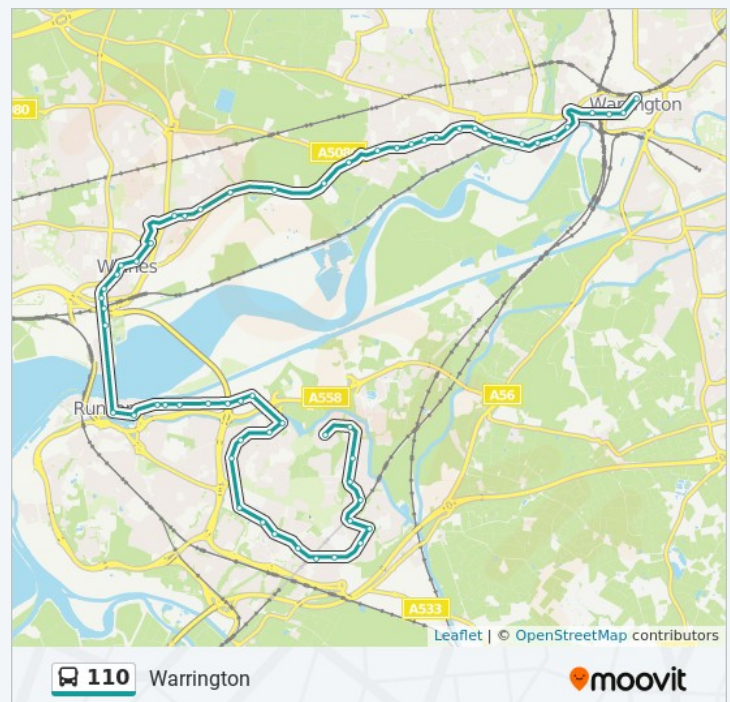

Calvers, Runcorn

Rolands Walk

39 Princes Close, Runcorn

Castlefields Ctr.

50 Chester Close, Runcorn

The Barge

15 Knott Mill Way, Runcorn

Arkwright Road

110 bus Info

Direction: Warrington

Stops: 59

Trip Duration: 62 min

Line Summary:

Brindley Road**Chadwick Road**

11 Dalton Court, Runcorn

Davy Road