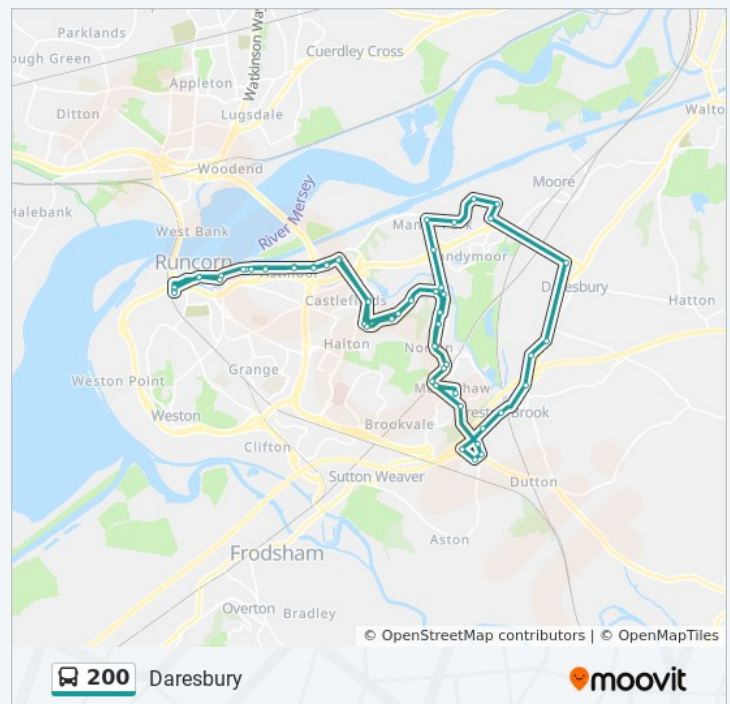

13 Sextant Close, Runcorn

Chester Road

200 bus Time Schedule

Widnes Route Timetable:

Sunday	Not Operational
Monday	8:07 AM - 6:28 PM
Tuesday	8:07 AM - 6:28 PM
Wednesday	8:07 AM - 6:28 PM
Thursday	8:07 AM - 6:28 PM
Friday	8:07 AM - 6:28 PM
Saturday	Not Operational

200 bus Info

Direction: Widnes

Stops: 66

Trip Duration: 79 min

Line Summary:

Busway, Preston Brook Civil Parish

Guinness

Busway, England