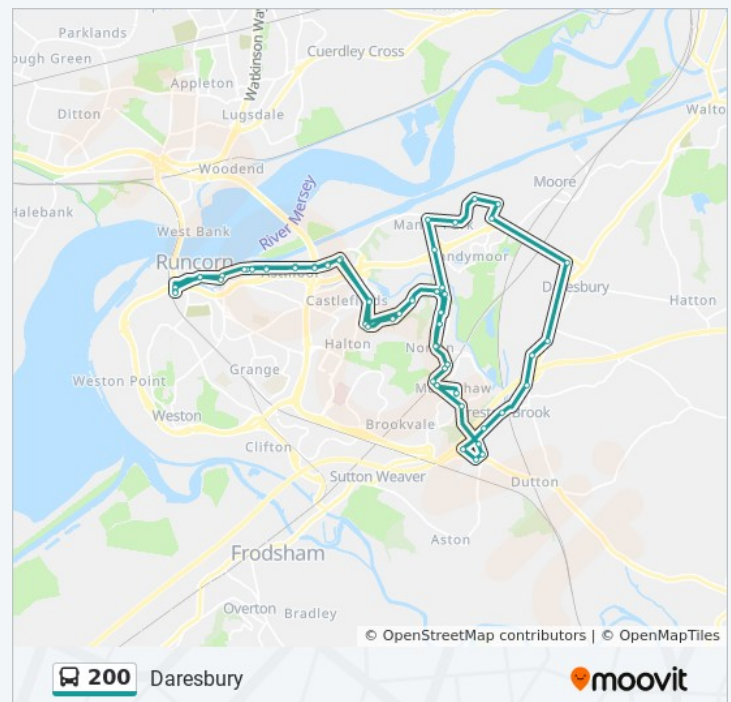

Rolands Walk

39 Princes Close, Runcorn

The Brow

63 Calvers, Runcorn

Halton Lea North

Second Avenue, Runcorn

200 bus Time Schedule

Runcorn Route Timetable:

Stops: 62

Trip Duration: 81 min

Line Summary:

Murdishaw Avenue

13 Sextant Close, Runcorn

Chester Road

Busway, Preston Brook Civil Parish

Guinness