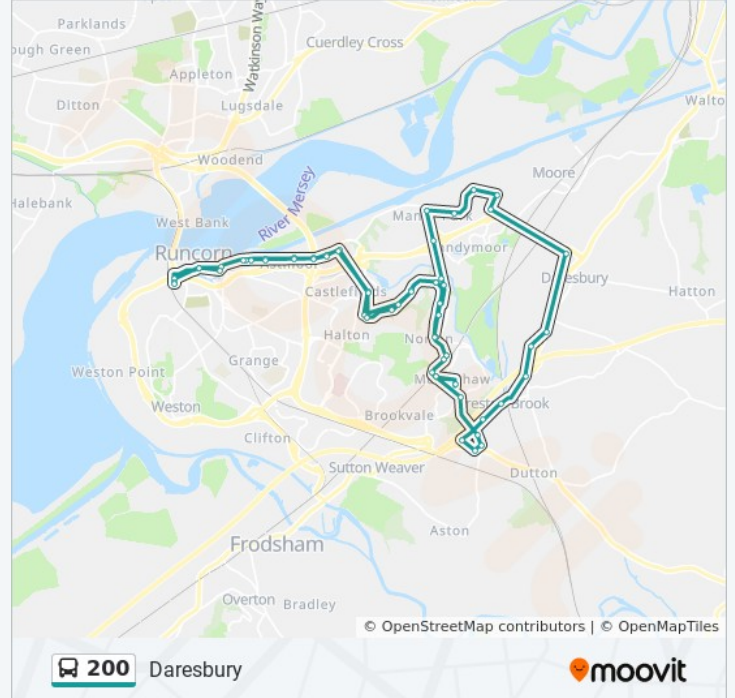

200 bus Info

Direction: Daresbury

Stops: 62

Trip Duration: 64 min

Line Summary:

Gooseberry Lane
11 Highgate Close, Runcorn

Norton Village
27 Hillfield, Runcorn

Runcorn East
28 Barncroft, England

Post Office
2 Gorseywell Lane, Preston Brook Civil Parish

Chester Road

Daresbury Park

D Park Hotel
6600 Cinnabar Court, Daresbury Civil Parish

Science & Technology Park

Manor Park

Manor Park

Manor Park
Eastgate Way, Moore Civil Parish

Manor Park

Manor Park Roundabout
Manor Park Court, Sandymoor Civil Parish

Manor Park

Windmill Hill East
17 Haywood Crescent, Runcorn

Adlington
2 Adlington Road, Runcorn

Gooseberry Lane

11 Highgate Close, Runcorn

Norton Village

27 Hillfield, Runcorn

Runcorn East

28 Barncroft, England

Parkgate Way

57 Parkgate Way, Runcorn

Murdishaw Cen.

Busway, Runcorn