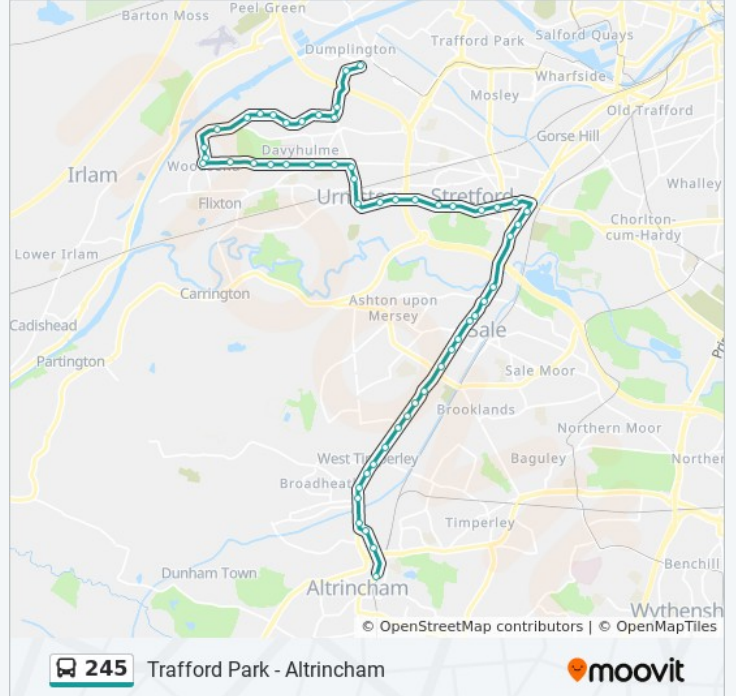

Sandy Lane

Robin Hood

Ryecroft Road, Salford

Stretford Arndale (Stop B)

Kingsway, Salford

Stretford Arndale (Stop G)

Chapel Lane

Chester Road, Salford

Poplar Road

Crossford Bridge

Dane Road

Cross Street, Altrincham

Chapel Road

Russell Place, Altrincham

Ashfield Road

Leicester Road, Altrincham

Marks And Spencer (Stop C)

Broadoaks Road

Vine Inn

Raglan Road

Homelands Road

Beechfield

Beechfield Close, Altrincham

Eastway

Ellesmere Road

Barrington Close, Altrincham

Hazel Road

23A Barrington Road, Altrincham

Altrincham Interchange

Direction: The Trafford Centre

56 stops

[VIEW LINE SCHEDULE](#)