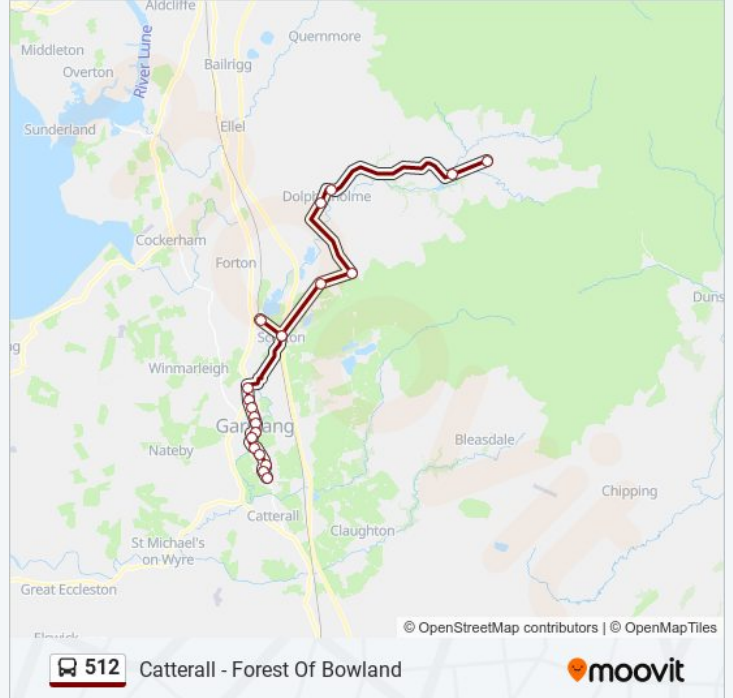

512 bus Info

Direction: Abbeystead

Stops: 21

Trip Duration: 42 min

Line Summary:

Direction: Bowgreave

14 stops

[VIEW LINE SCHEDULE](#)

512 bus Info

Direction: Bowgreave

Stops: 14

Trip Duration: 38 min

Line Summary:

512 bus time schedules and route maps are available in an offline PDF at moovitapp.com. Use the [Moovit App](#) to see live bus times, train schedule or subway schedule, and step-by-step directions for all public transit in North West.