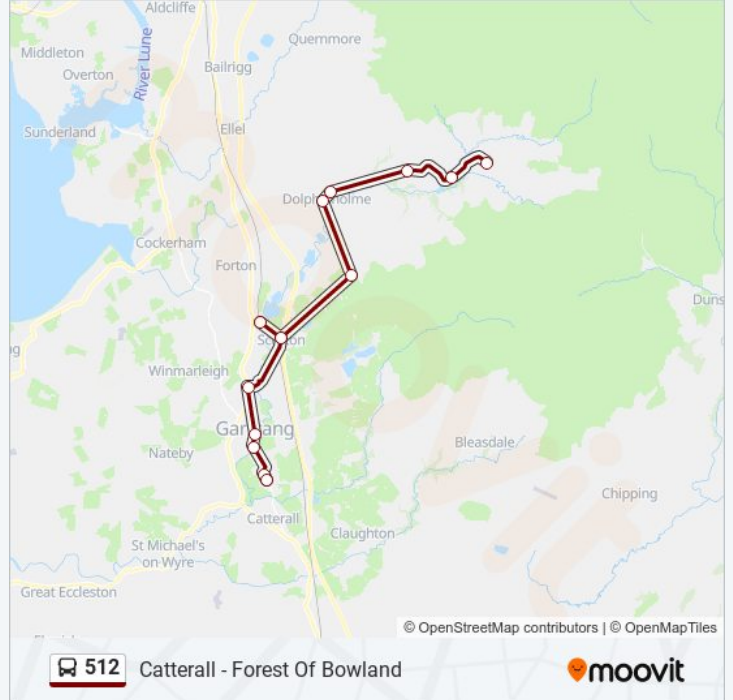

512 bus Info

Direction: Abbeystead

Stops: 21

Trip Duration: 42 min

Line Summary:

Direction: Bowgreave

14 stops

[VIEW LINE SCHEDULE](#)

512 bus Info

Direction: Bowgreave

Stops: 14

Trip Duration: 38 min

Line Summary:

512 bus time schedules and route maps are available in an offline PDF at moovitapp.com. Use the [Moovit App](#) to see live bus times, train schedule or subway schedule, and step-by-step directions for all public transit in North West.