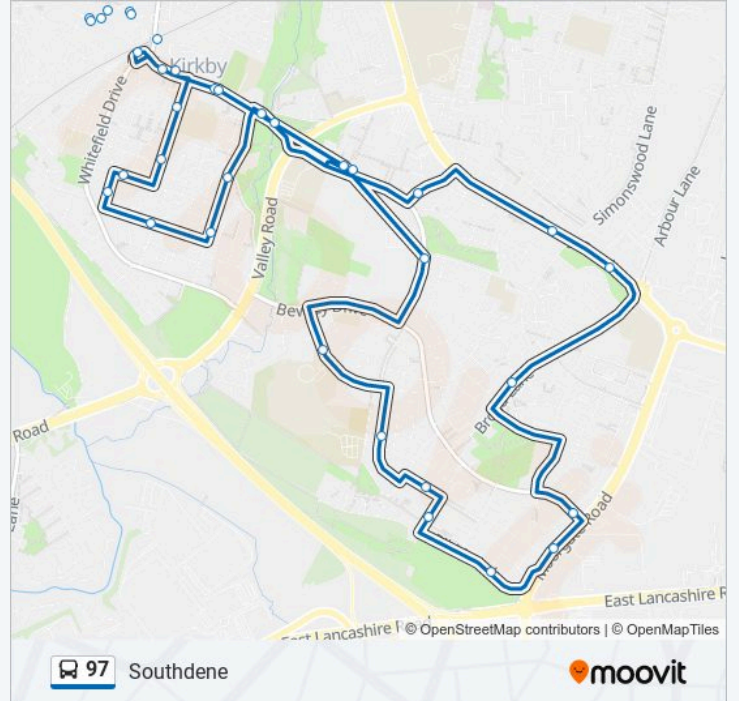

Direction: Southdene

29 stops

[VIEW LINE SCHEDULE](#)

- Whitefield Drive (Stop A)
- Kirkby Station (Stop B)
- Poplar Lane
- Old Hall Lane
- Kirkby Bus Station (Stand 3)
- Wellfield Avenue
- Kirkby Sports College
- Cawthorne Ave
- Heskin Road
- Heskin Walk
- Shirdley Avenue
- Old Farm Road
- Moorgate Road
- Kersey Road
- Broad Lane
- Park Brow Drive
- Cherryfield Drive
- Kirkby Bus Station (Stand 5)
- James Holt Avenue
- Poplar Lane
- Kirkby Station (Stop C)

97 bus Info

Direction: Southdene

Stops: 29

Trip Duration: 26 min

Line Summary:

Glovers Brow

Sefton Drive

Park Road

Park Road

South Park Road

Glovers Brow

Sefton Drive

Whitefield Drive (Stop A)

97 bus time schedules and route maps are available in an offline PDF at moovitapp.com. Use the Moovit App to see live bus times, train schedule or subway schedule, and step-by-step directions for all public transit in North West.

© 2024 Moovit - All Rights Reserved