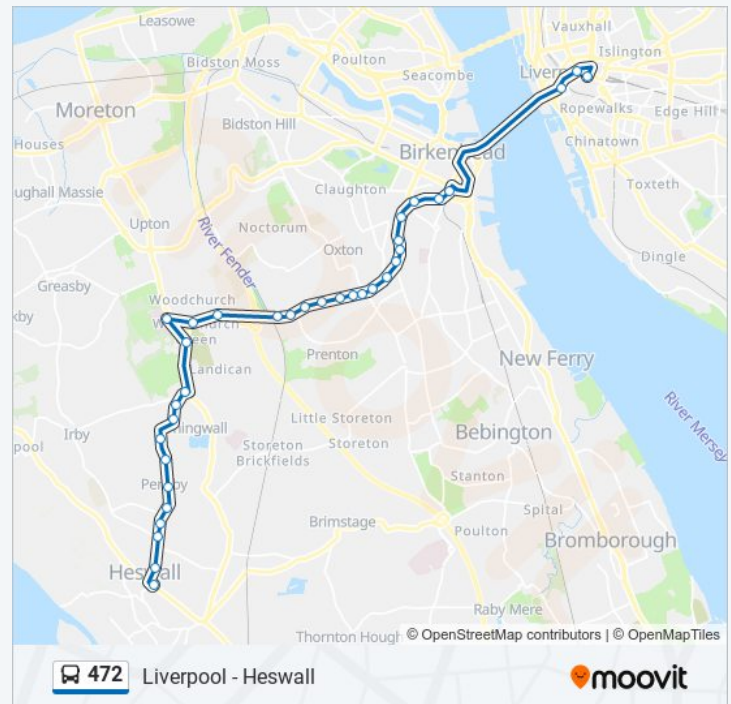

Use the Moovit App to find the closest 472 bus station near you and find out when is the next 472 bus arriving.

Direction: Barnston

45 stops

[VIEW LINE SCHEDULE](#)

- Union Court (Stop Ca)
- Whitechapel (Stop Sd)
- Hinson Street
- Birkenhead
- Catherine Street (Stop C)
- Shaw Street
- Victoria Road
- Victoria Fields
- Highgreen Road
- Highpark Road
- Elm Road North
- Cambridge Road
- Osmaston Road
- Dovedale Close
- Grainger Avenue
- Ennerdale Road
- Palmwood Close
- Ackers Road
- Arrowe Park Road
- Arrowe Park Hospital Internal Grounds (Stop C)
- Landican Cemetery
- Barnston Road

472 bus Info

Direction: Barnston

Stops: 45

Trip Duration: 60 min

Line Summary:

- Mill Road
- Sparks Lane
- Wimbourne Avenue
- Gills Lane
- Fender Way
- Belmont Drive
- Downham Road North
- Whitfield Lane
- Daryl Road
- Heswall
- Mount Avenue
- West Grove
- Tithebarn Close
- Victoria Avenue
- Baskervyle Road
- Moorland Park
- Dawstone Road
- Barnston Road
- Ryecroft Road
- Nigel Road
- Whitehouse Lane
- No. 83
- Storeton Lane

Stops: 32

Trip Duration: 51 min

Line Summary:

Direction: Liverpool

34 stops

[VIEW LINE SCHEDULE](#)

Heswall

Tower Road South

06:37 - 20:40

472 bus Info

Direction: Liverpool

Stops: 34

Trip Duration: 48 min

Line Summary:

472 bus time schedules and route maps are available in an offline PDF at moovitapp.com. Use the [Moovit App](#) to see live bus times, train schedule or subway schedule, and step-by-step directions for all public transit in North West.