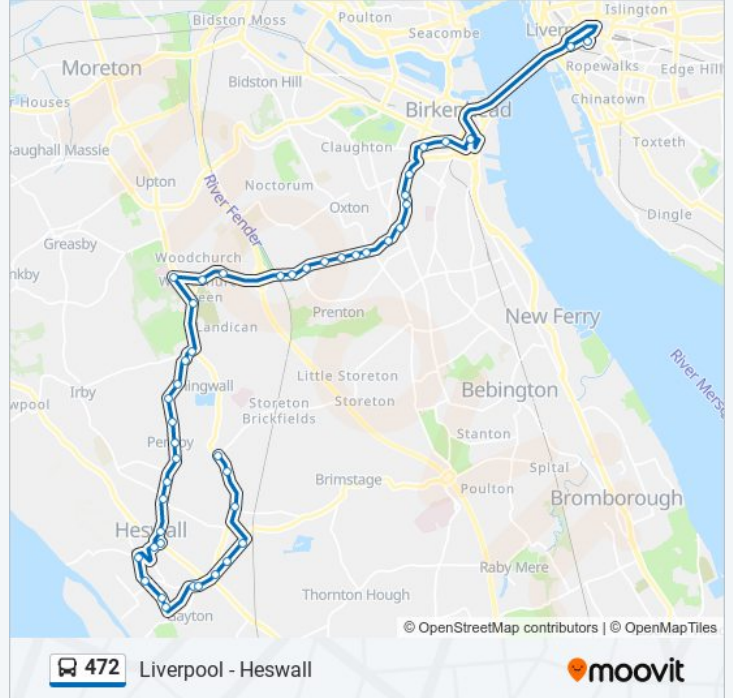

Use the Moovit App to find the closest 472 bus station near you and find out when is the next 472 bus arriving.

Direction: Barnston

45 stops

[VIEW LINE SCHEDULE](#)

- Union Court (Stop Ca)
- Whitechapel (Stop Sd)
- Hinson Street
- Birkenhead
- Catherine Street (Stop C)
- Shaw Street
- Victoria Road
- Victoria Fields
- Highgreen Road
- Highpark Road
- Elm Road North
- Cambridge Road
- Osmaston Road
- Dovedale Close
- Grainger Avenue
- Ennerdale Road
- Palmwood Close
- Ackers Road
- Arrowe Park Road
- Arrowe Park Hospital Internal Grounds (Stop C)
- Landican Cemetery
- Barnston Road

472 bus Info

Direction: Barnston

Stops: 45

Trip Duration: 60 min

Line Summary:

- Mill Road
- Sparks Lane
- Wimbourne Avenue
- Gills Lane
- Fender Way
- Belmont Drive
- Downham Road North
- Whitfield Lane
- Daryl Road
- Heswall
- Mount Avenue
- West Grove
- Tithebarn Close
- Victoria Avenue
- Baskervyle Road
- Moorland Park
- Dawstone Road
- Barnston Road
- Ryecroft Road
- Nigel Road
- Whitehouse Lane
- No. 83
- Storeton Lane

Stops: 32

Trip Duration: 51 min

Line Summary:

Direction: Liverpool

34 stops

[VIEW LINE SCHEDULE](#)

Heswall

Tower Road South

06:37 - 20:40

472 bus Info

Direction: Liverpool

Stops: 34

Trip Duration: 48 min

Line Summary:

472 bus time schedules and route maps are available in an offline PDF at moovitapp.com. Use the [Moovit App](#) to see live bus times, train schedule or subway schedule, and step-by-step directions for all public transit in North West.