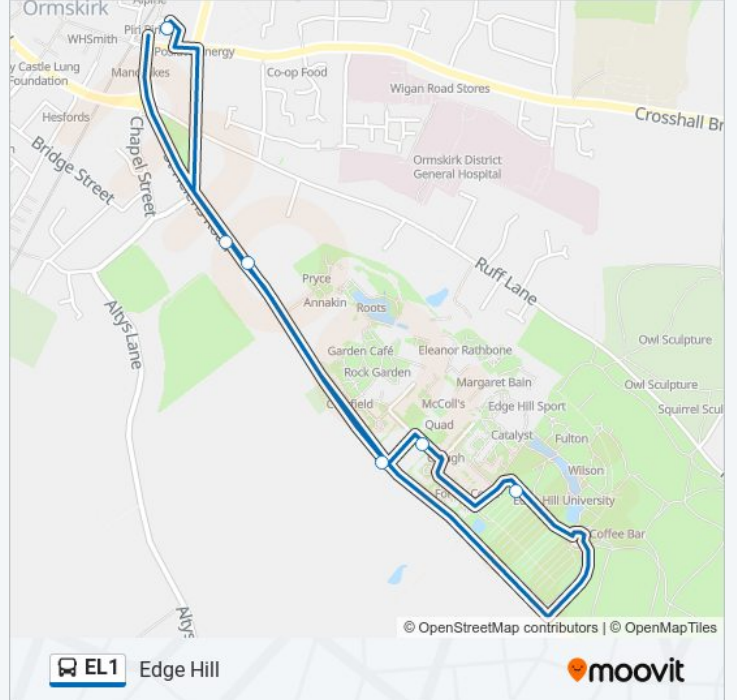

### Direction: Edge Hill

7 stops

[VIEW LINE SCHEDULE](#)

Ormskirk

Playing Field

Edge Hill University

Creative Edge

Edge Hill University

### EL1 bus Time Schedule

Edge Hill Route Timetable:

Sunday	Not Operational
Monday	Not Operational
Tuesday	Not Operational
Wednesday	Not Operational
Thursday	Not Operational
Friday	Not Operational
Saturday	08:05 - 17:25

### EL1 bus Info

**Direction:** Edge Hill

**Stops:** 7

**Trip Duration:** 14 min

**Line Summary:**

EL1 bus time schedules and route maps are available in an offline PDF at [moovitapp.com](https://moovitapp.com). Use the [Moovit App](#) to see live bus times, train schedule or subway schedule, and step-by-step directions for all public transit in North West.