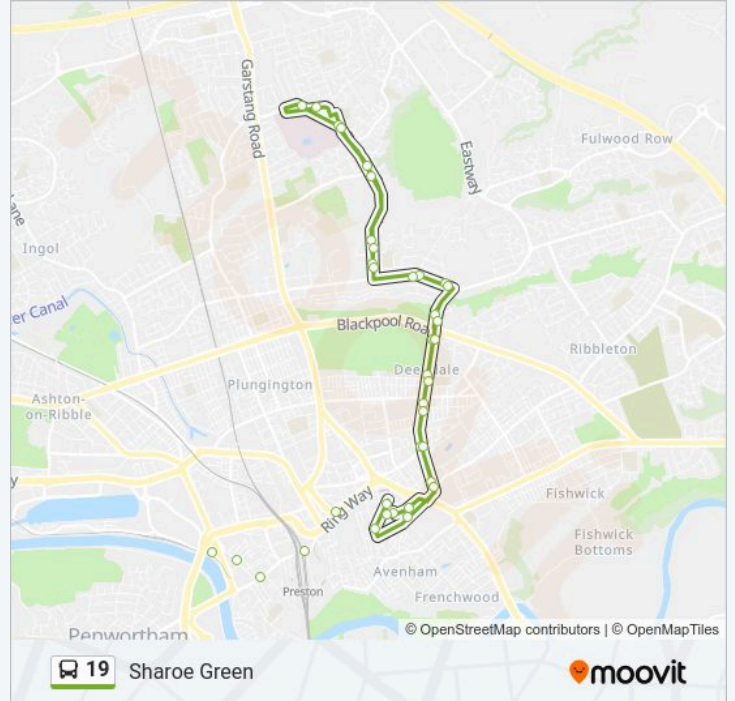

Riversway

[Get The App](#)

The 19 bus line (Riversway) has 2 routes. For regular weekdays, their operation hours are:

(1) Riversway: 15:49 - 18:33(2) Sharoe Green: 06:05 - 22:20

Use the Moovit App to find the closest 19 bus station near you and find out when is the next 19 bus arriving.

Direction: Riversway

19 stops

[VIEW LINE SCHEDULE](#)

Royal Preston Hospital Grounds (Stop 2)

St Clares Church

St Vincents Road

Lulworth Road

Sharoe Green Library

Line Summary:

Direction: Sharoe Green

31 stops

[VIEW LINE SCHEDULE](#)

- Preston
- Lancaster Road (Stand M)
- Pole Street (Stand I)
- Edmund Street
- Meadow Street
- Holmrook Road
- Moor Park Hs
- Football Ground
- Sainsburys
- Garrison Road
- Park Road
- Lindale Road
- Lulworth Road
- Preston College
- St Clare's Church
- Booths
- Royal Preston Hospital Grounds (Stop 2)
- St Clares Church

19 bus Info

Direction: Sharoe Green

Stops: 31

Trip Duration: 40 min

Line Summary:

St Vincents Road
Lulworth Road
Sharoe Green Library
Fulwood Hall Lane
Garrison Road
Sainsburys
Football Ground
Infants School
Holmrook Road
Meadow Street
Edmund Street
Percy Street
Arrival Stand (Stand 0)