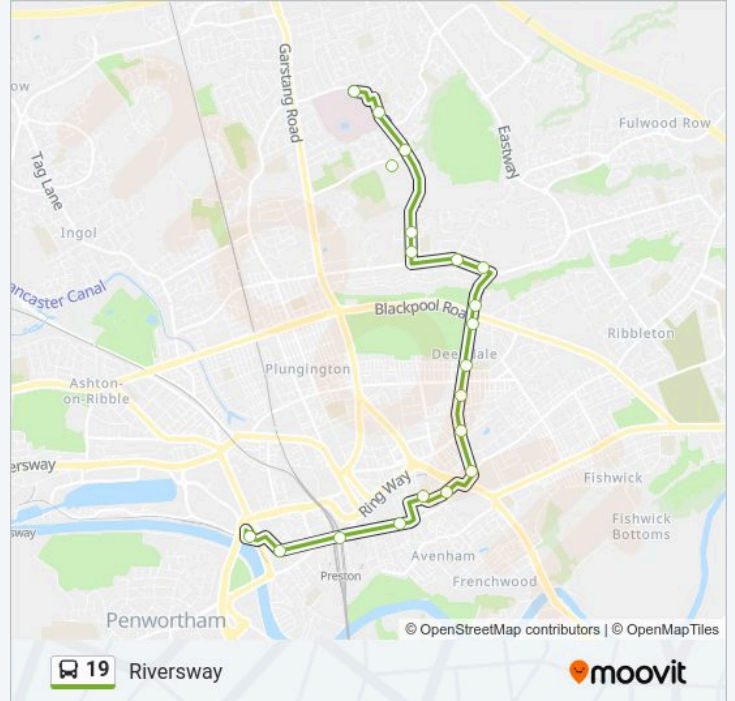

Direction: Riversway

19 stops

[VIEW LINE SCHEDULE](#)

Royal Preston Hospital Grounds (Stop 2)

St Clares Church

St Vincents Road

Lulworth Road

Sharoe Green Library

Sunday	Not Operational
Monday	15:49 - 18:33
Tuesday	15:49 - 18:33
Wednesday	15:49 - 18:33
Thursday	15:49 - 18:33
Friday	15:49 - 18:33
Saturday	Not Operational

19 bus Info

Direction: Riversway

Stops: 19

Trip Duration: 33 min

Line Summary:

Direction: Sharoe Green

31 stops

[VIEW LINE SCHEDULE](#)

- Preston
- Lancaster Road (Stand M)
- Pole Street (Stand I)
- Edmund Street
- Meadow Street
- Holmrook Road
- Moor Park Hs
- Football Ground
- Sainsburys
- Garrison Road
- Park Road
- Lindale Road
- Lulworth Road
- Preston College
- St Clare's Church
- Booths
- Royal Preston Hospital Grounds (Stop 2)
- St Clares Church

19 bus Info

Direction: Sharoe Green

Stops: 31

Trip Duration: 40 min

Line Summary:

St Vincents Road
Lulworth Road
Sharoe Green Library
Fulwood Hall Lane
Garrison Road
Sainsburys
Football Ground
Infants School
Holmrook Road
Meadow Street
Edmund Street
Percy Street
Arrival Stand (Stand 0)