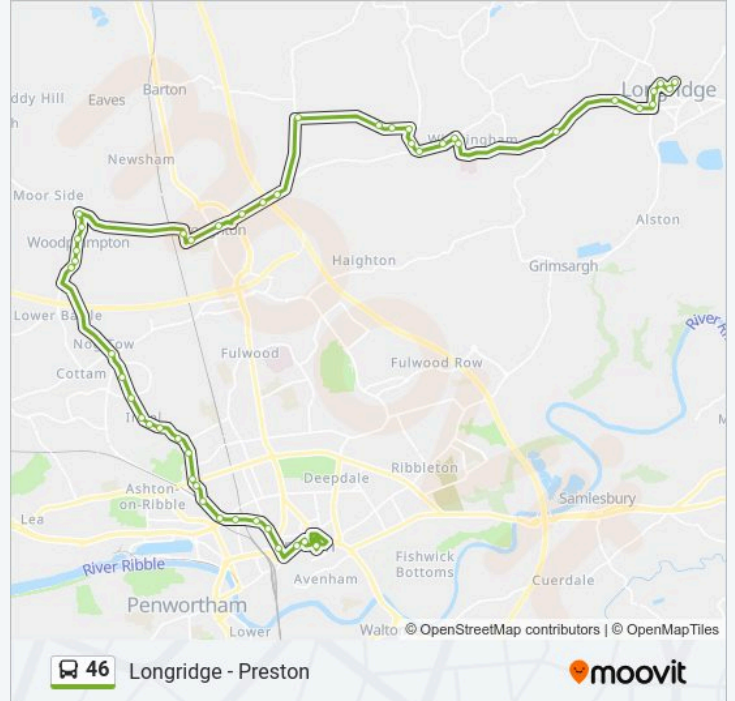

White Cross Farm

Sunningdale

High School

Willow Tree Avenue

Daniels Cross

Motorway Bridge

Orchard Farm

Moore's Corner

Direction: Preston City Centre

52 stops

[VIEW LINE SCHEDULE](#)

Civic Hall

Mill Court

46 bus Time Schedule

Preston City Centre Route Timetable:

Sunday	09:47 - 17:47
Monday	06:37 - 18:02
Tuesday	06:37 - 18:02

Wheatley Drive
Caravan Park
The Cabin
White Bull
Brewery Street
Post Office
Berry Lane
St Wilfrids Church
Stone Bridge
Aldi
Halfpenny Lane
Brabiner Lane
Tansy Road
Whittingham House
The Stables
Stags Head
The Grapes Inn
Sports Pavilion
Oakleaf Close
Langley Lane
Langley Lane
Orchard Farm
Italian Orchard
Daniels Cross
Willow Tree Avenue
Sunningdale
Normandy Road
White Cross Farm
Whittle Green
South View
The Hawthorns
Wheatsheaf

Wednesday	06:37 - 18:02
Thursday	06:37 - 18:02
Friday	06:37 - 18:02
Saturday	06:47 - 17:52

46 bus Info

Direction: Preston City Centre

Stops: 52

Trip Duration: 58 min

Line Summary:

Lightfoot Lane

Kidsgrove