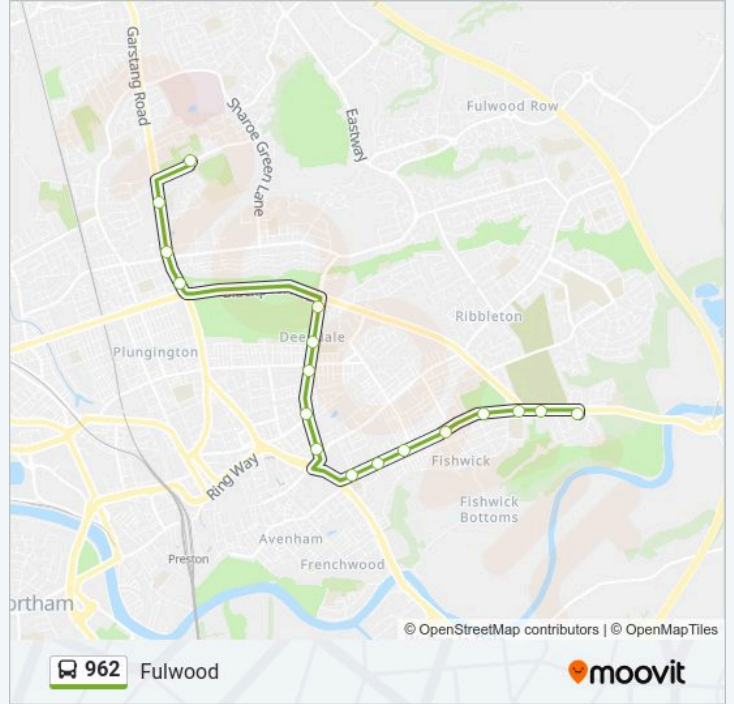

### Direction: Farringdon Park

19 stops

[VIEW LINE SCHEDULE](#)

Corpus Christi High School

Lulworth Road

Sharoe Green Library

Fulwood Hall Lane

Garrison Road

### 962 bus Info

**Direction:** Farringdon Park

**Stops:** 19

**Trip Duration:** 30 min

**Line Summary:**

**Direction: Fulwood**

17 stops

[VIEW LINE SCHEDULE](#)

**962 bus Time Schedule**

Fulwood Route Timetable:

Sunday	Not Operational
Monday	Not Operational
Tuesday	07:45
Wednesday	07:45
Thursday	07:45
Friday	07:45
Saturday	Not Operational

**962 bus Info**

**Direction:** Fulwood

**Stops:** 17

**Trip Duration:** 35 min

**Line Summary:**

962 bus time schedules and route maps are available in an offline PDF at [moovitapp.com](https://moovitapp.com). Use the Moovit App to see live bus times, train schedule or subway schedule, and step-by-step directions for all public transit in North West.