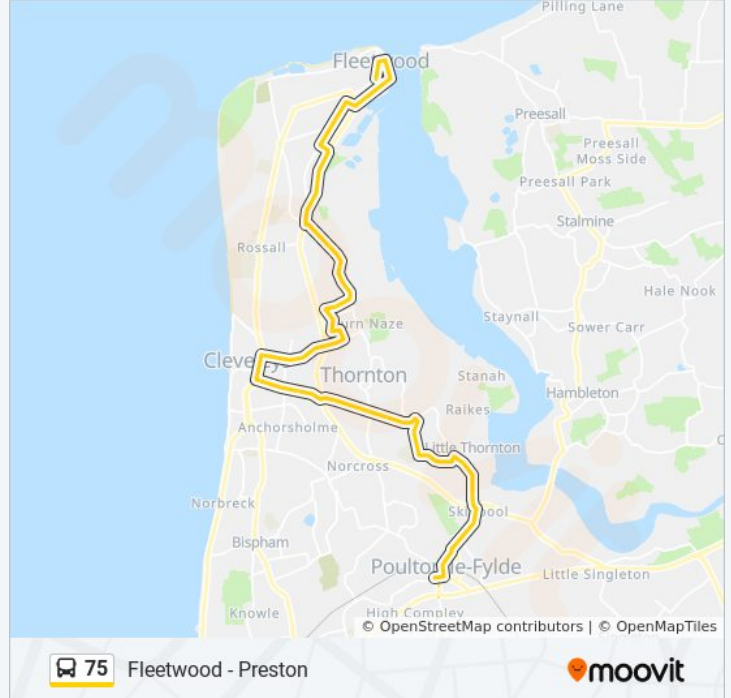

Carr Lane

Beech Drive

Garstang Road

Poulton Road Primary School

Booths (Stand 4)

Rail Station

Moorland Road End

Skippool Avenue

Thornton Lodge

Thornton Hall

Hornbys Corner

Tarn Road

Daleford Close

Wentworth Drive

Centre (Stop 2)

Lime Grove

Four Lane Ends (Stop 2)

Sports Centre

Meadows Ave

Morrisons

Merlyn Road

Victoria Hotel

Victoria Square (Stop C)

Victoria Square (Stop A)