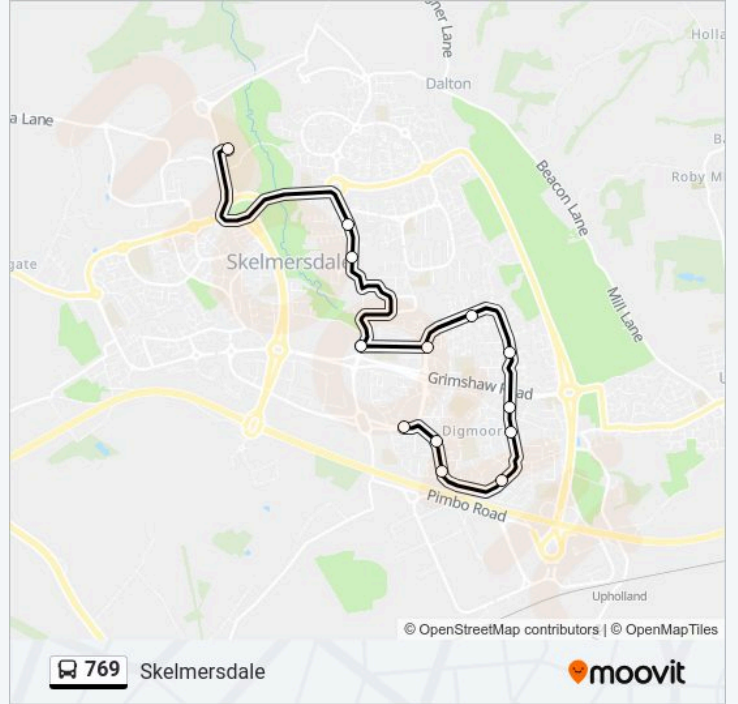

Direction: Digmoor

16 stops

[VIEW LINE SCHEDULE](#)

Our Ladys Rchs
Ivybridge
Northway Asda
Grimshaw Road
Footbridge
Gilibrands Road
Beechtrees
Bearncroft
Shopping Parade
Digmoor Road
Up Holland Labour Club
Egerton
Enstone
Elmridge
Tawd Road
Bankfield

Stops: 16

Trip Duration: 22 min

Line Summary:

Direction: Skelmersdale

13 stops

[VIEW LINE SCHEDULE](#)

- Gilibrands Road
- Beechtrees
- Bearncroft
- Shopping Parade
- Digmaor Road
- Up Holland Labour Club
- Egerton
- Elmridge
- Tawd Road
- Grimshaw Road
- Northway Asda
- Inglewhite
- Our Ladys Rchs

769 bus Time Schedule

Skelmersdale Route Timetable:

Sunday	Not Operational
Monday	08:20
Tuesday	08:20
Wednesday	08:20
Thursday	08:20
Friday	Not Operational
Saturday	Not Operational

769 bus Info

Direction: Skelmersdale

Stops: 13

Trip Duration: 20 min

Line Summary:

769 bus time schedules and route maps are available in an offline PDF at moovitapp.com. Use the Moovit App to see live bus times, train schedule or subway schedule, and step-by-step directions for all public transit in North West.