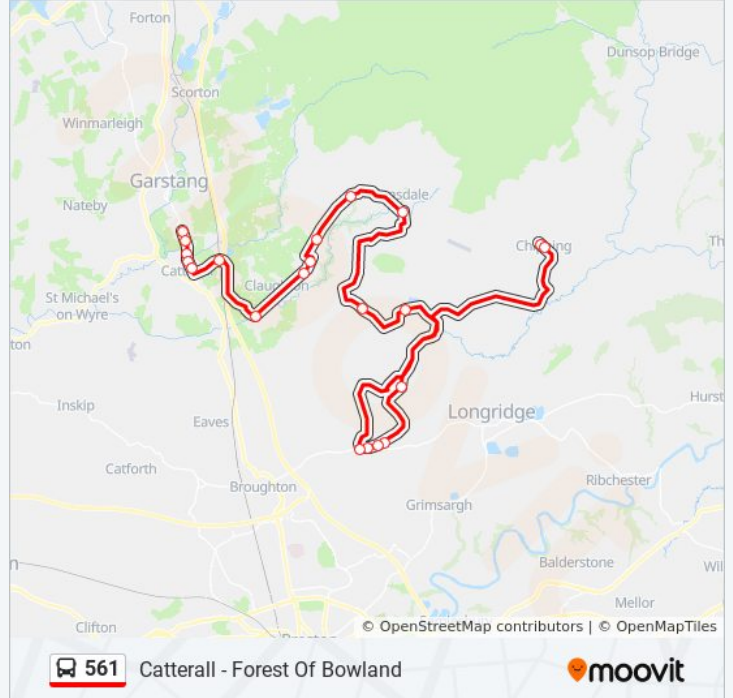

561

Catterall - Forest Of Bowland

Get The App

The 561 bus line (Catterall - Forest Of Bowland) has 2 routes. For regular weekdays, their operation hours are:
(1) Bowgreave: 7:05 AM(2) Chipping: 3:10 PM

Use the Moovit App to find the closest 561 bus station near you and find out when is the next 561 bus arriving.

Direction: Bowgreave

21 stops

[VIEW LINE SCHEDULE](#)

Kirklands Estate
Sun Inn
St Francis Rcps
Whittingham House
The Stables
Stags Head
Methodist Church
Stoney Lane
St James Church
Post Office
Tootle Hall
Parkers Farm
Lane Head Farm
Bannister Hey Farm
Matshead
The Whim
Joe Lane
Cock Robin Lane
Catterall Gates Lane
Calder House Lane
Garstang Academy Grounds

561 bus Time Schedule

Bowgreave Route Timetable:

Sunday	Not Operational
Monday	7:05 AM
Tuesday	7:05 AM
Wednesday	7:05 AM
Thursday	7:05 AM
Friday	Not Operational
Saturday	Not Operational

561 bus Info

Direction: Bowgreave

Stops: 21

Trip Duration: 80 min

Line Summary:

Direction: Chipping

21 stops

[VIEW LINE SCHEDULE](#)

- Garstang Academy Grounds
- Calder House Lane
- Catterall Gates Lane
- Pickering Gardens
- Joe Lane
- Stubbins Farm
- Matshead
- House Farm
- Bowman House Farm
- Hobbs Lane
- Huds Brook Farm
- Jack Anderton Bridge
- Higher Brock Mill
- St James Church
- Stoney Lane
- Stags Head
- The Stables
- Camforth Hall Lane