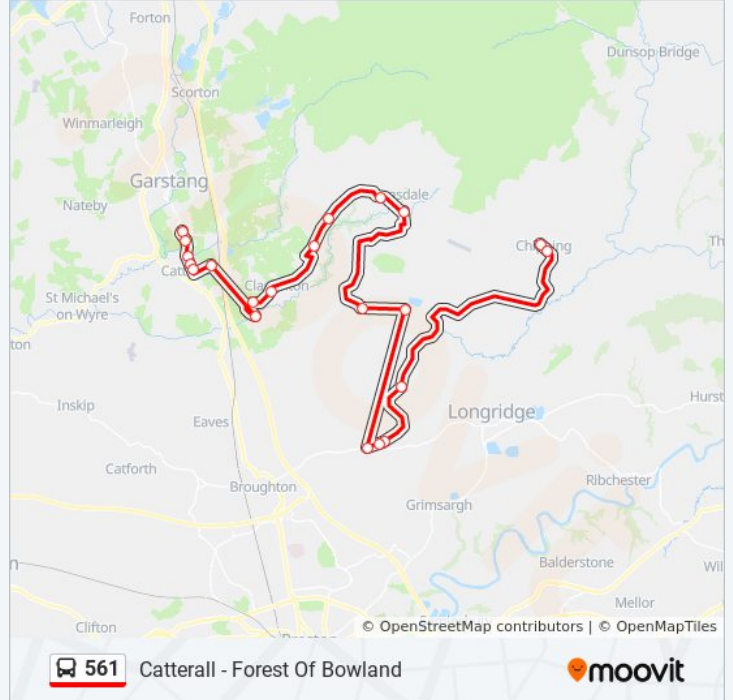

Direction: Bowgreave

21 stops

[VIEW LINE SCHEDULE](#)

Kirklands Estate
Sun Inn
St Francis Rcps
Whittingham House
The Stables
Stags Head
Methodist Church
Stoney Lane
St James Church
Post Office
Tootle Hall
Parkers Farm
Lane Head Farm
Bannister Hey Farm
Matshead
The Whim
Joe Lane
Cock Robin Lane
Catterall Gates Lane
Calder House Lane
Garstang Academy Grounds

Stops: 21

Trip Duration: 80 min

Line Summary:

Direction: Chipping

21 stops

[VIEW LINE SCHEDULE](#)

- Garstang Academy Grounds
- Calder House Lane
- Catterall Gates Lane
- Pickering Gardens
- Joe Lane
- Stubbins Farm
- Matshead
- House Farm
- Bowman House Farm
- Hobbs Lane
- Huds Brook Farm
- Jack Anderton Bridge
- Higher Brock Mill
- St James Church
- Stoney Lane
- Stags Head
- The Stables
- Camforth Hall Lane

561 bus Time Schedule

Chipping Route Timetable:

Sunday	Not Operational
Monday	3:10 PM
Tuesday	3:10 PM
Wednesday	3:10 PM
Thursday	3:10 PM
Friday	Not Operational
Saturday	Not Operational

561 bus Info

Direction: Chipping

Stops: 21

Trip Duration: 70 min

Line Summary:

St Francis Rcps

Brabins School

Kirklands Estate

561 bus time schedules and route maps are available in an offline PDF at moovitapp.com. Use the [Moovit App](#) to see live bus times, train schedule or subway schedule, and step-by-step directions for all public transit in North West.