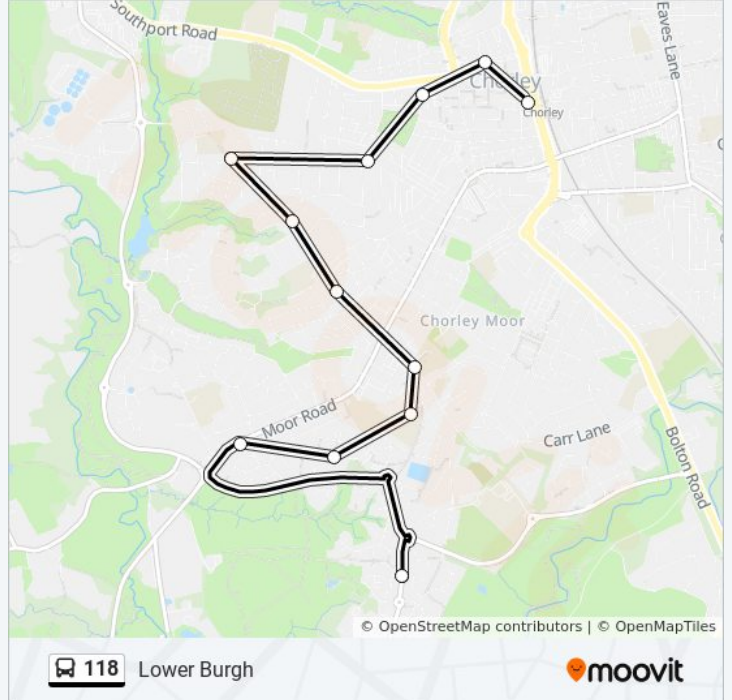

118 bus Info

Direction: Chorley Town Centre

Stops: 12

Trip Duration: 18 min

Line Summary:

Direction: Lower Burgh

12 stops

[VIEW LINE SCHEDULE](#)

- Chorley
- Booths
- Peter Street
- Carrington Road
- Heathrow Place
- Whitworth Drive
- Coniston House
- Firemans Lane
- St Gregorys School
- Eaves Green Square
- Liptrott Road
- Lower Burgh Way

118 bus Time Schedule

Lower Burgh Route Timetable:

Sunday	Not Operational
Monday	7:35 AM - 7:00 PM
Tuesday	7:35 AM - 7:00 PM
Wednesday	7:35 AM - 7:00 PM
Thursday	7:35 AM - 7:00 PM
Friday	Not Operational
Saturday	7:45 AM - 6:45 PM

118 bus Info

Direction: Lower Burgh

Stops: 12

Trip Duration: 18 min

Line Summary:

118 bus time schedules and route maps are available in an offline PDF at moovitapp.com. Use the [Moovit App](#) to see live bus times, train schedule or subway schedule, and step-by-step directions for all public transit in North West.