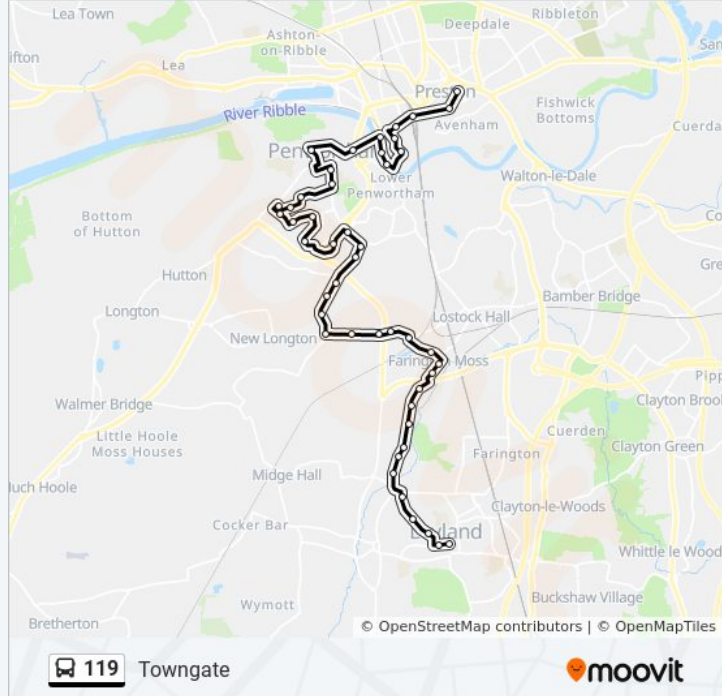

Direction: Chorley Hospital

64 stops

[VIEW LINE SCHEDULE](#)

- Preston
- Lava Ignite (Stand G)
- Railway Station (Stand B)
- West Cliff
- Terminus
- Ardee Road
- Taylor Street
- Flyover
- St Teresa's Church
- St Marys Health Centre
- Cop Lane School Stop Only
- Manor Lane
- Parklands Avenue
- Moor Avenue
- Central Drive
- Sainsburys
- Birch Avenue
- Blackthorn Drive
- Millbrook Way
- Hill Rd South
- Plough Inn
- Kingsfold Drive

[VIEW LINE SCHEDULE](#)

Preston

Lava Ignite (Stand G)

Railway Station (Stand B)

West Cliff

Terminus

Ardee Road

Taylor Street

Hillside Avenue

Croston Road

Lower Field

Fidler Lane

Moss Lane

Fylde Avenue

Bannister Lane

Manor House

Wheatsheaf Inn

Earnshaw Drive

Westfield Drive

Fire Station

Leisure Centre

Tesco (Stand C)

119 bus time schedules and route maps are available in an offline PDF at moovitapp.com. Use the [Moovit App](#) to see live bus times, train schedule or subway schedule, and step-by-step directions for all public transit in North West.